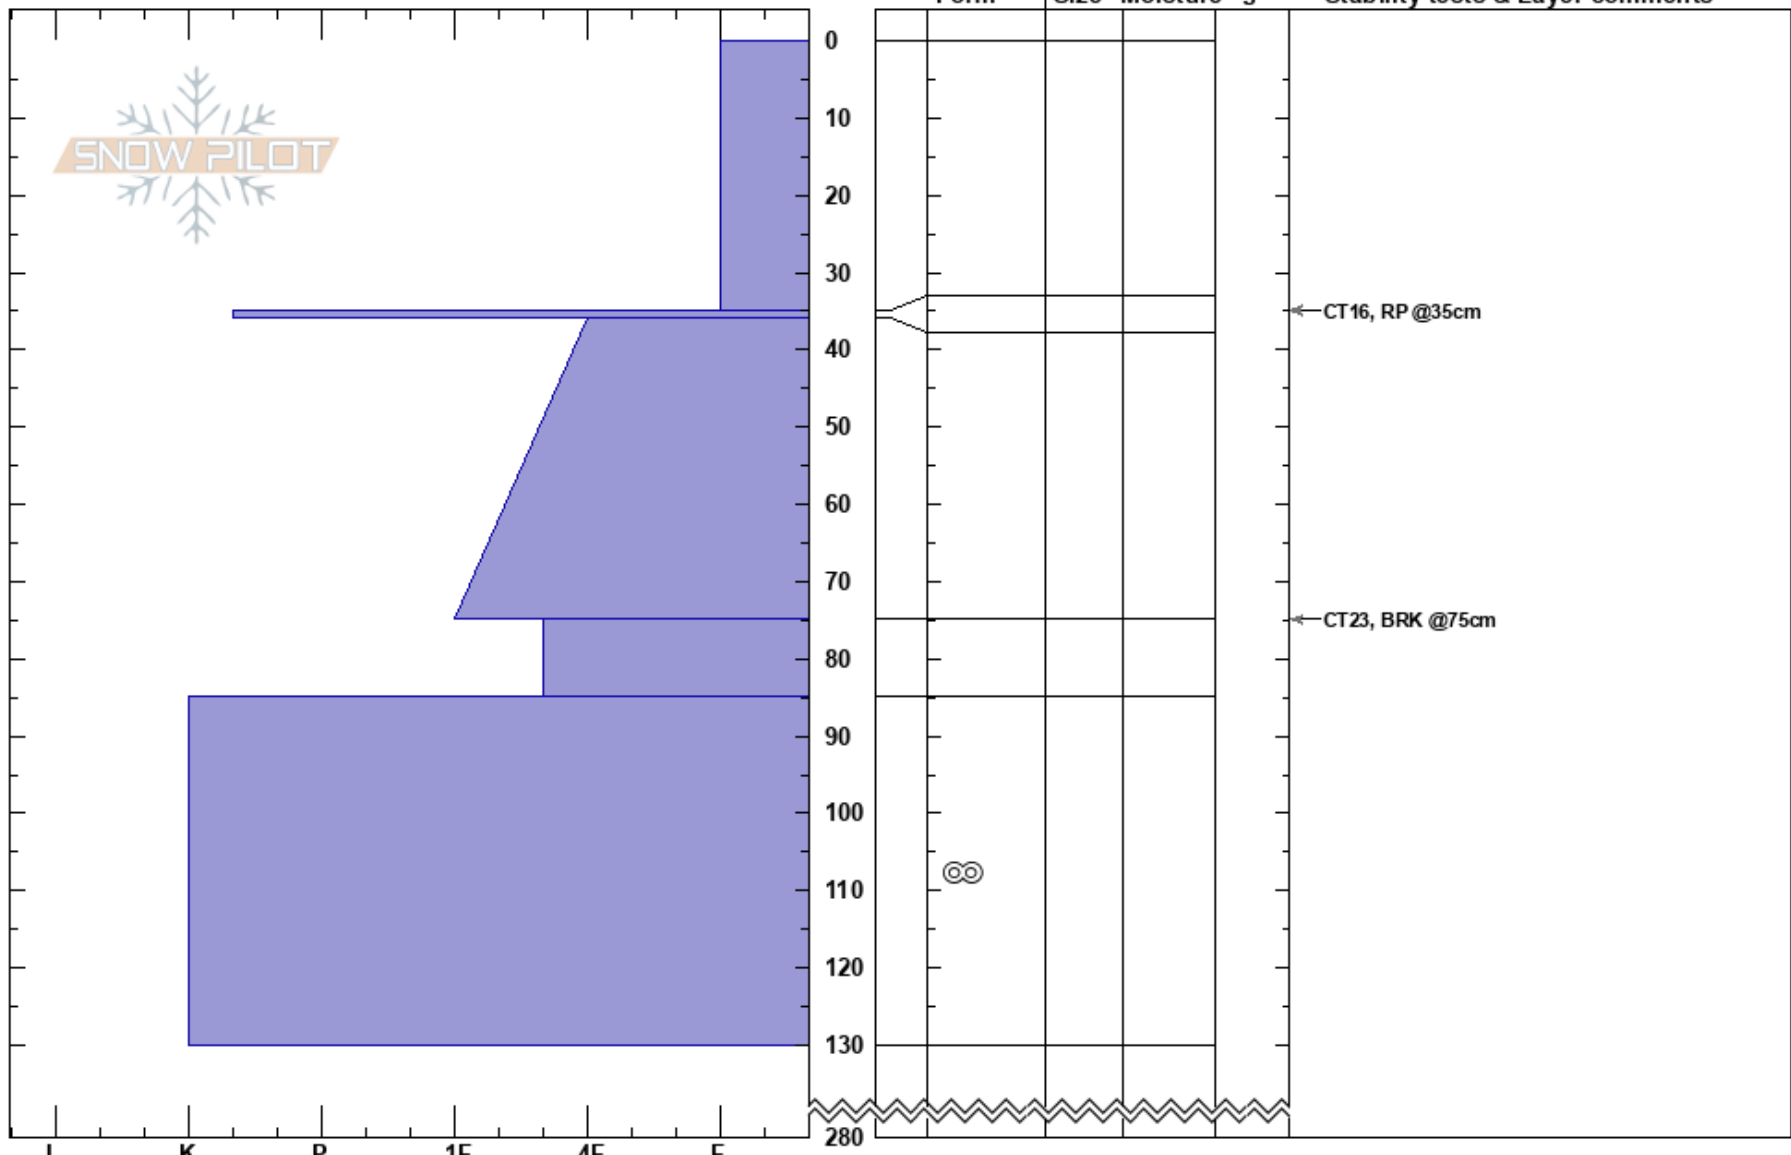

short skirt quick pit
Monashee
BC
Elevation: 1950 m
Aspect: N
Specifics:

Anthony Cassell
07/03/2024 - 11:30
Co-ord: 51.06310N, -118.79422W
Slope Angle: 40°
Wind Loading:

Stability: **HS:280** **Layer Notes:**
Air Temperature:
Sky Cover: SCT
Precipitation: S-1
Wind: Calm

Notes: fast pit in open trees, potential tree bomb or ski activity