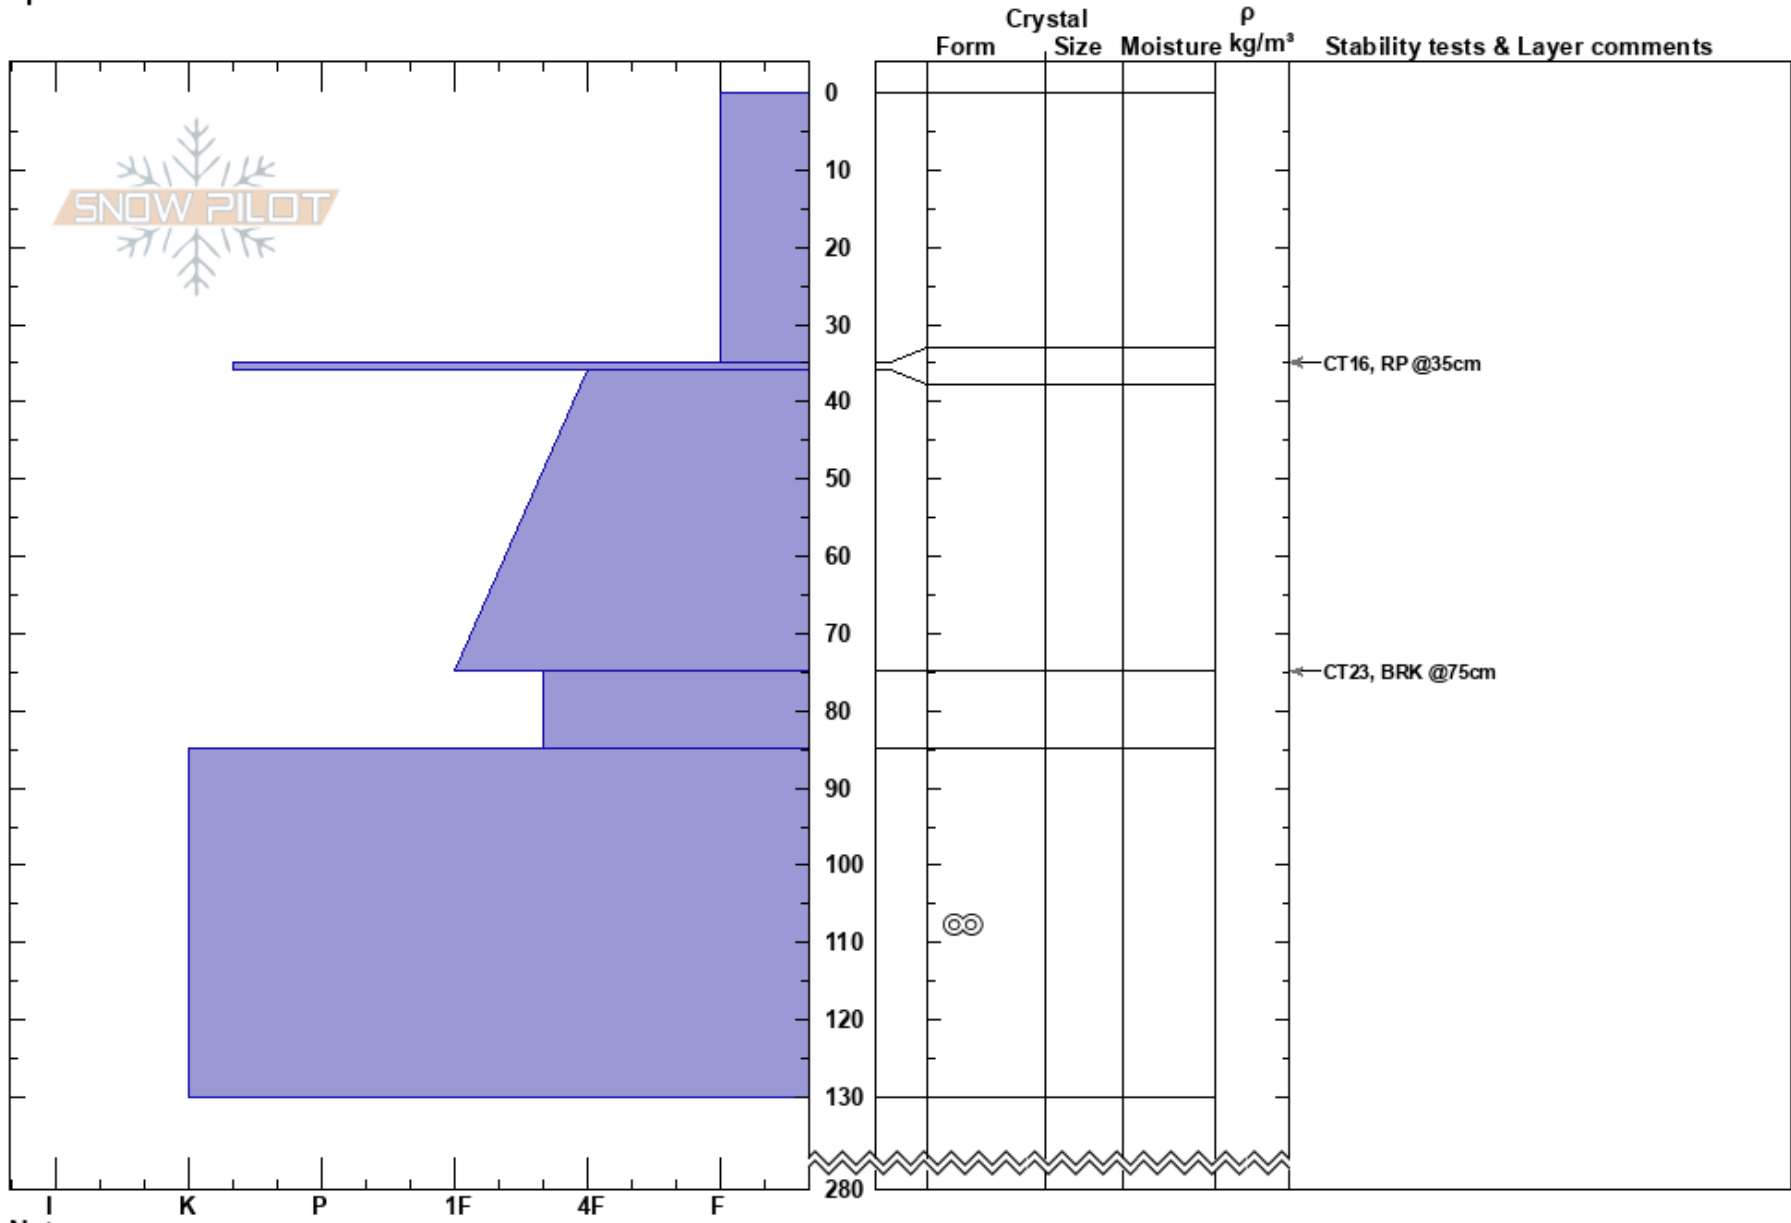

short skirt quick pit
 Monashee
 BC
 Elevation: 1950 m
 Aspect: N
 Specifics:

Anthony Cassell
 07/03/2024 - 11:30
 Co-ord: 51.06310N, -118.79422W
 Slope Angle: 40°
 Wind Loading:

Stability: **HS:280** **Layer Notes:**
 Air Temperature:
 Sky Cover: SCT
 Precipitation: S-1
 Wind: Calm

Notes: fast pit in open trees, potential tree bomb or ski activity