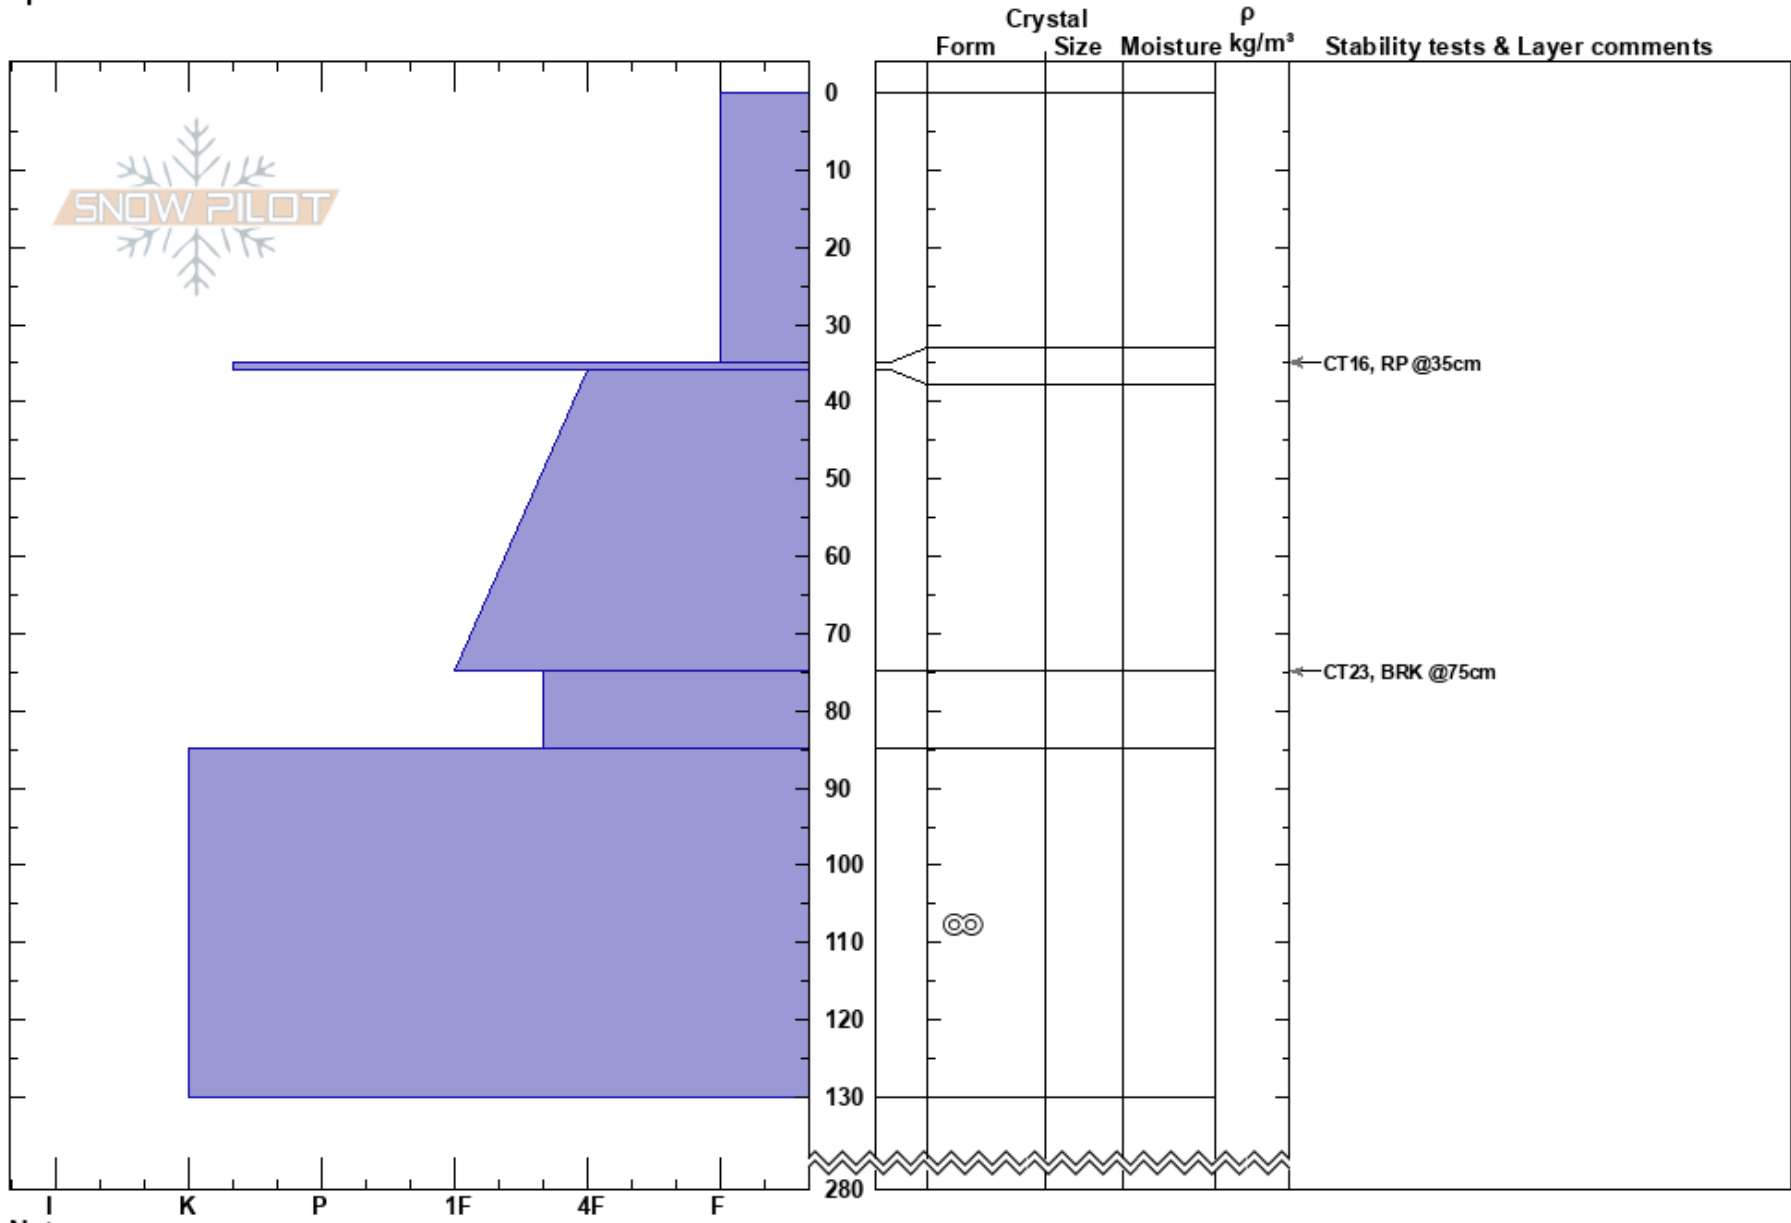

short skirt quick pit  
Monashee  
BC  
Elevation: 1950 m  
Aspect: N  
Specifics:

Anthony Cassell  
07/03/2024 - 11:30  
Co-ord: 51.06310N, -118.79422W  
Slope Angle: 40°  
Wind Loading:

Stability: **HS:280**    Layer Notes:  
Air Temperature:  
Sky Cover: SCT  
Precipitation: S-1  
Wind: Calm

Notes: fast pit in open trees, potential tree bomb or ski activity