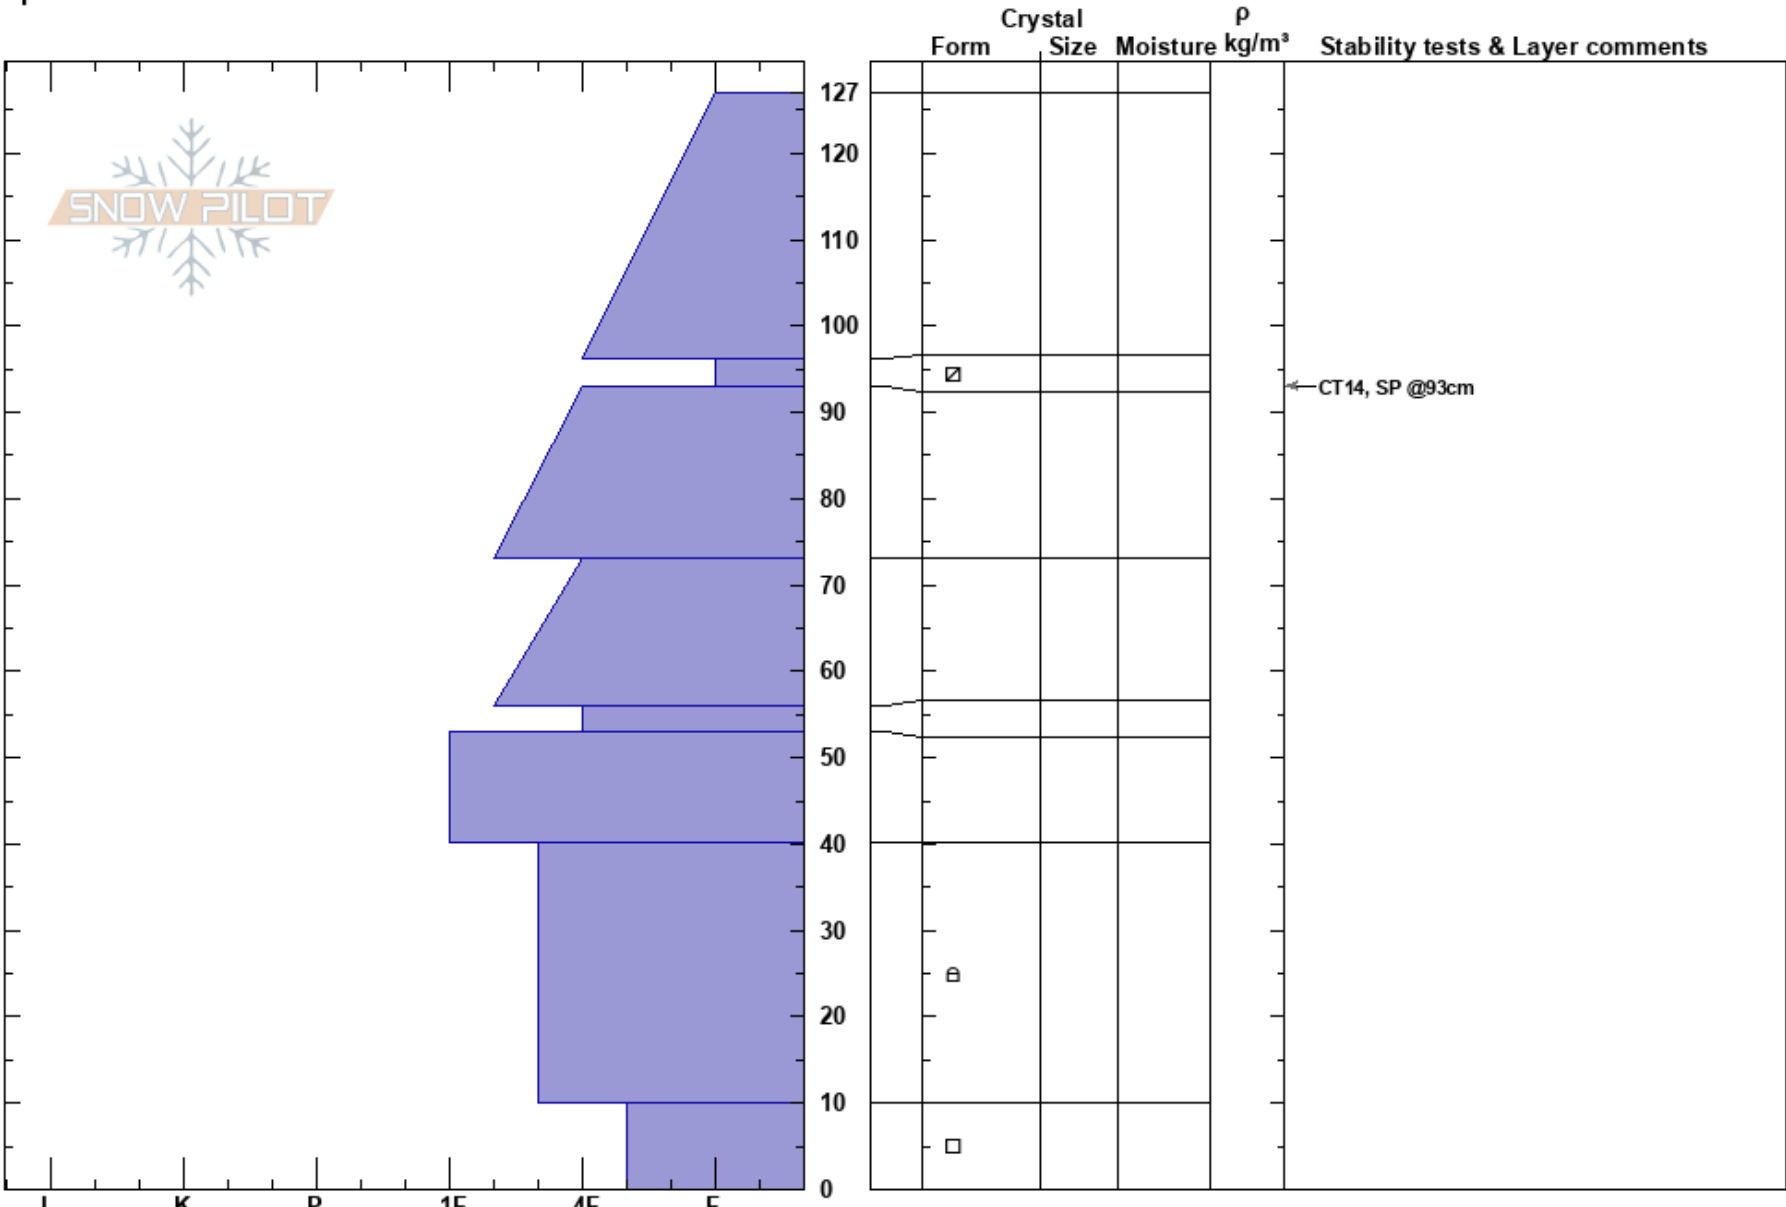

CO Bowl Lower Left
 La Sal Mountains
 UT
 Elevation: 10830 ft
 Aspect: 55°
 Specifics:

Eric Trenbeath
 03/06/2024 - 2:00pm
 Co-ord: 38.46783N, -109.22195W
 Slope Angle: 37°
 Wind Loading: yes

Stability:
 Air Temperature: 0°C
 Sky Cover: BKN
 Precipitation: NO
 Wind: SW Light Breeze

HS:127
 Layer Notes:
 96-93cm: Problematic layer

Notes: Profile was made at the crown face of a moto-triggered avalanche. Avalanche occurred at 93cm.