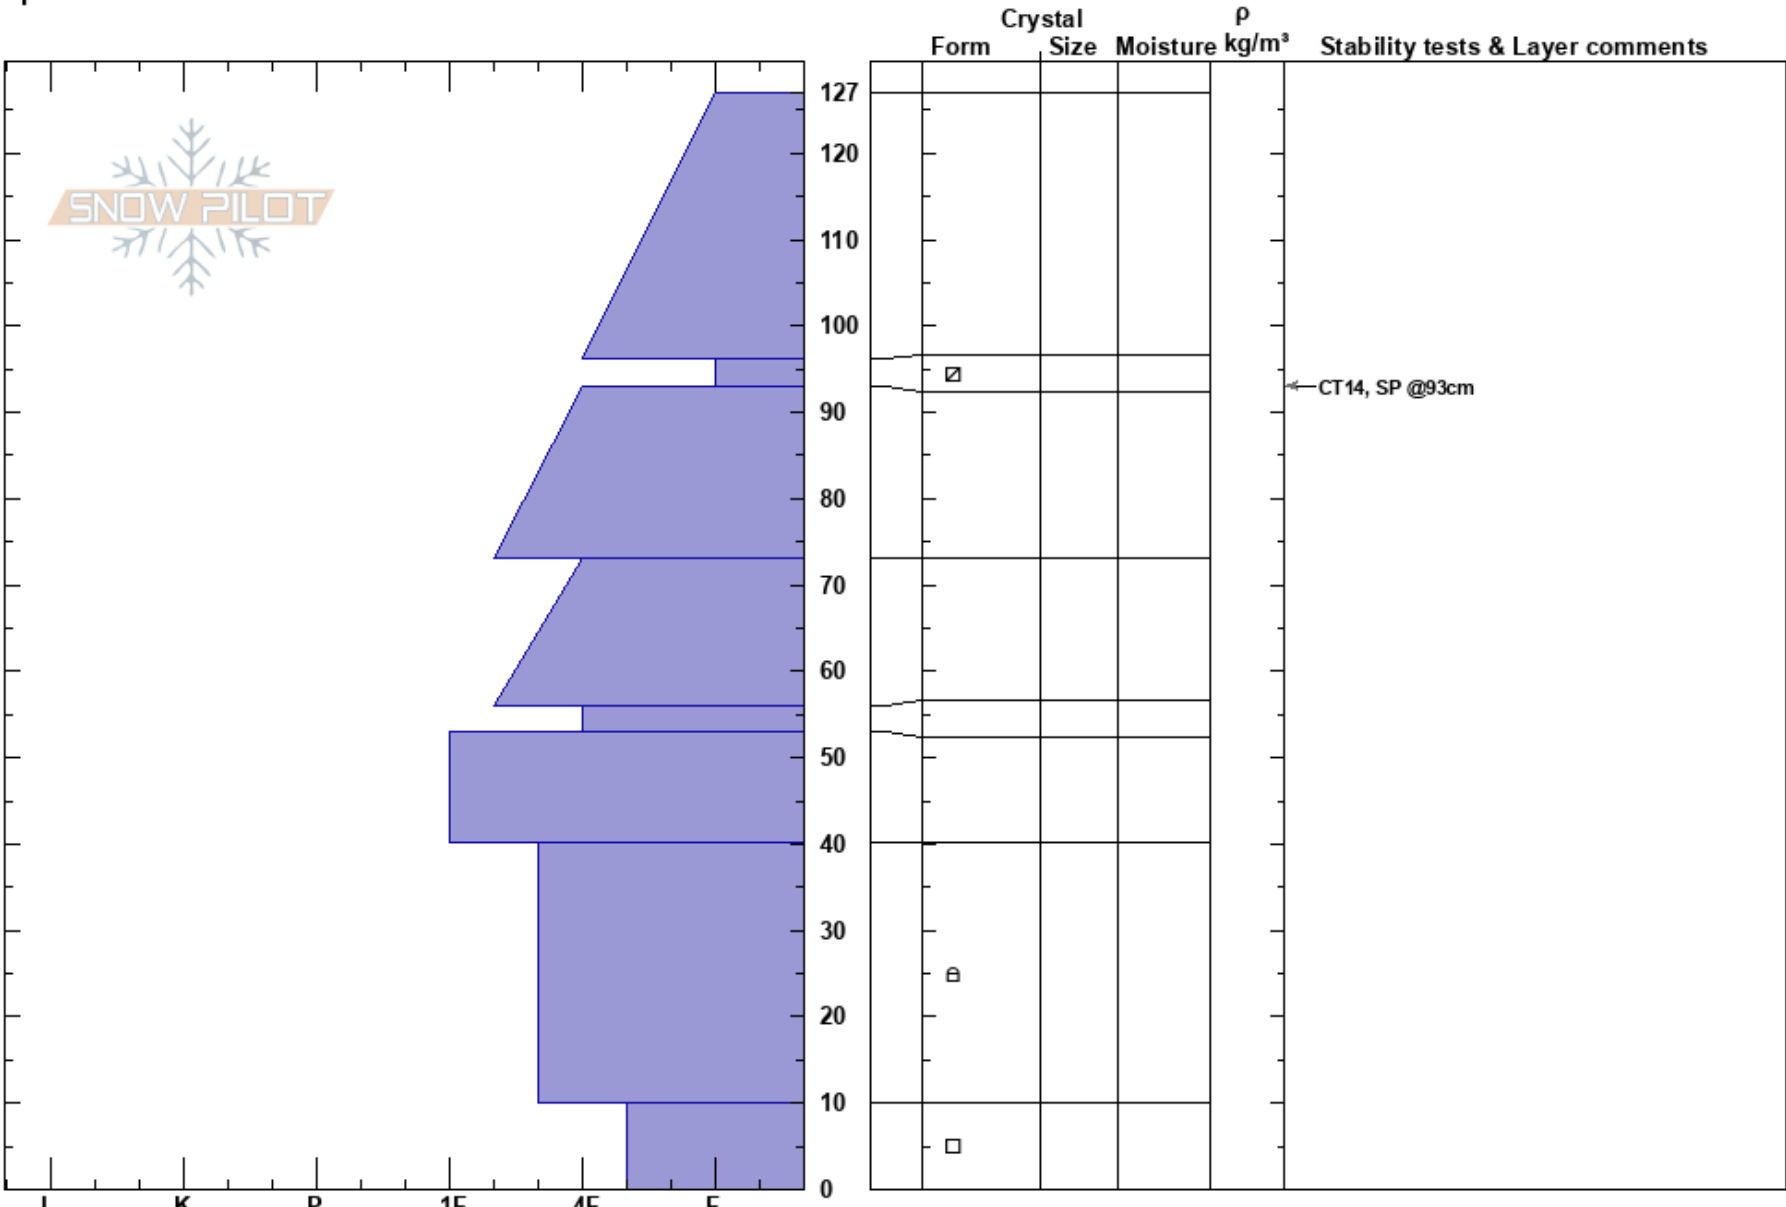

CO Bowl Lower Left  
 La Sal Mountains  
 UT  
 Elevation: 10830 ft  
 Aspect: 55°  
 Specifics:

Eric Trenbeath  
 03/06/2024 - 2:00pm  
 Co-ord: 38.46783N, -109.22195W  
 Slope Angle: 37°  
 Wind Loading: yes

Stability:  
 Air Temperature: 0°C  
 Sky Cover: BKN  
 Precipitation: NO  
 Wind: SW Light Breeze

HS:127  
 Layer Notes:  
 96-93cm: Problematic layer

Notes: Profile was made at the crown face of a moto-triggered avalanche. Avalanche occurred at 93cm.