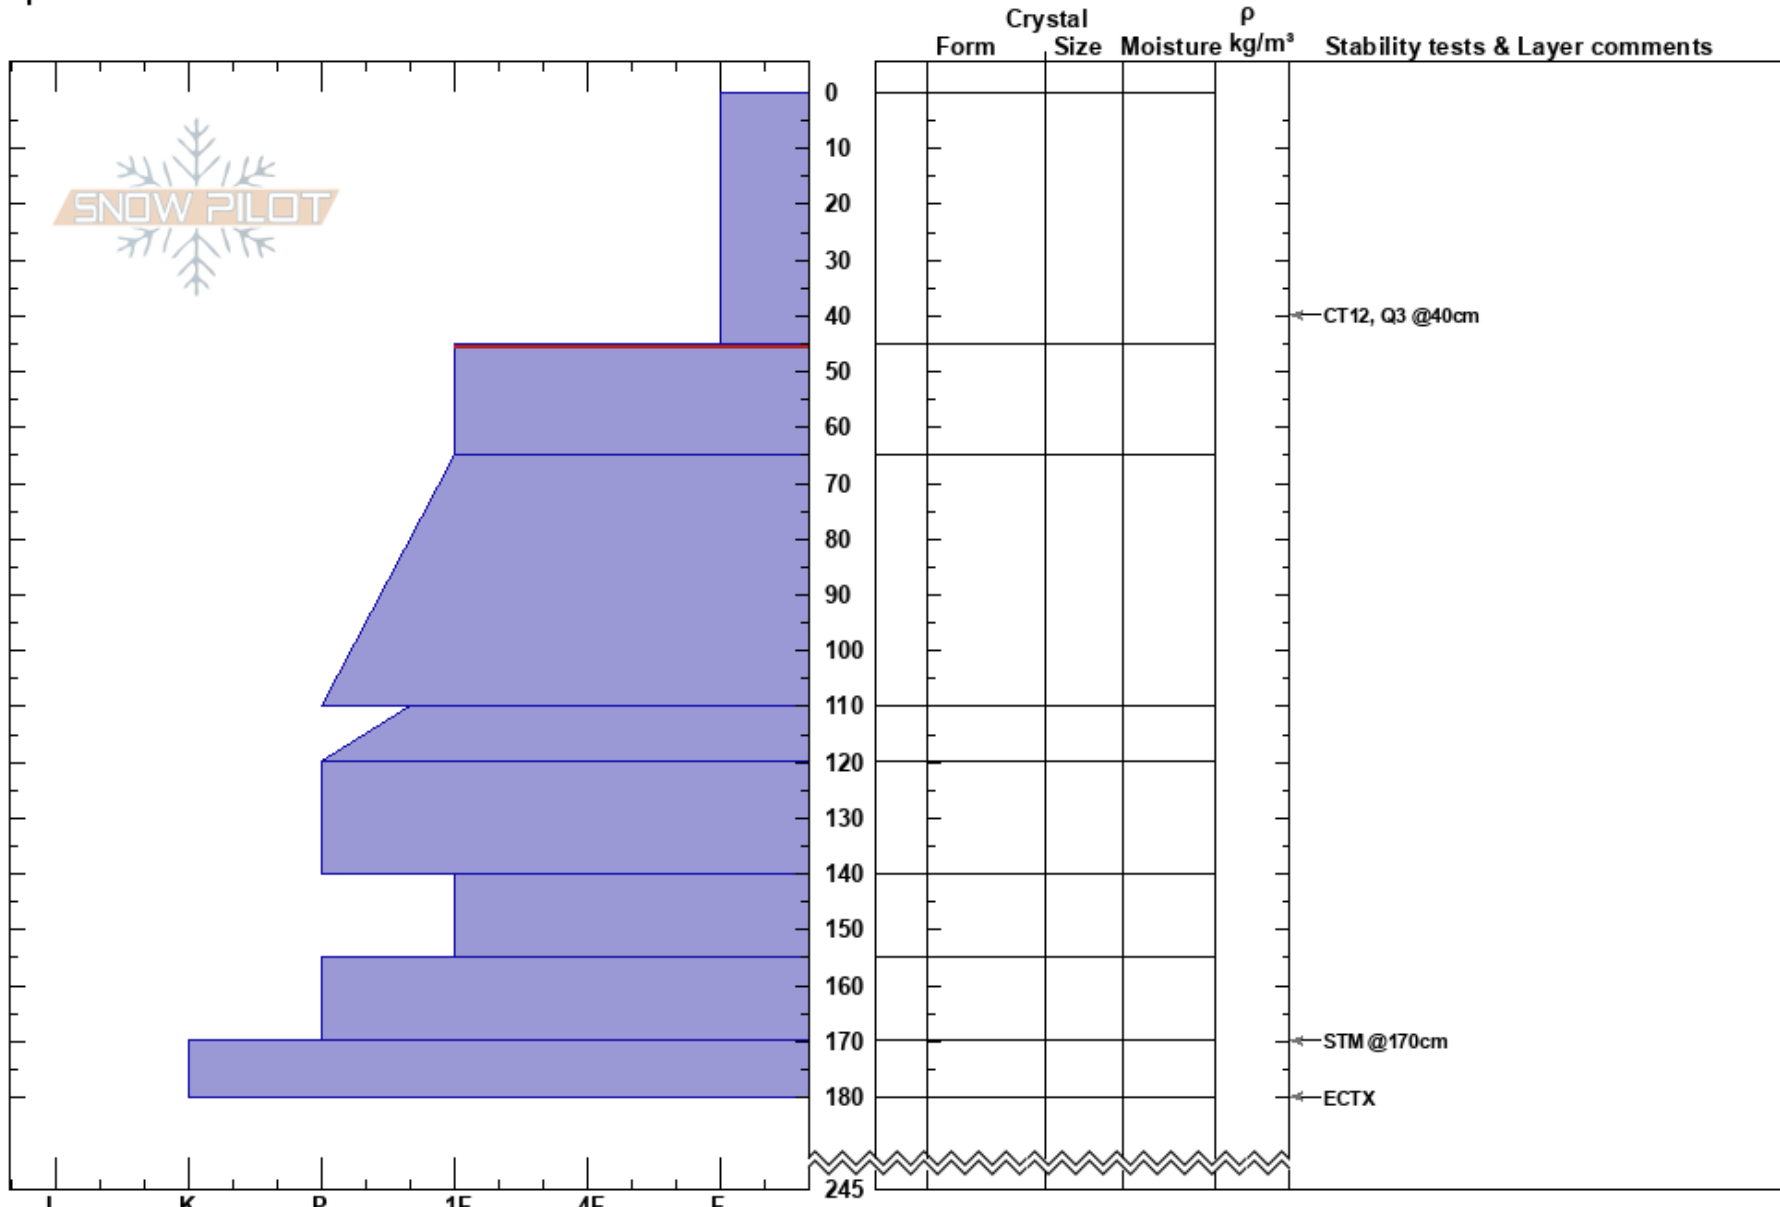

MiddleForkNW  
 Selkirk Mtns  
 ID  
 Elevation: 6200 ft  
 Aspect: NW  
 Specifics:

Triston Schwab  
 03/06/2024 - 12:30pm  
 Co-ord: 48.37018N, -116.64451W  
 Slope Angle: 20°  
 Wind Loading:

Stability: **HS:245**  
 Air Temperature: -7°C **PF:35** 45-65cm:Problematic layer  
 Sky Cover: CLR  
 Precipitation: NO  
 Wind: SW Light Breeze

Notes: Did not have rutschblock cord for ECT. Cut with a saw on both sides so, the test may be inaccurate due to not being entirely cut.