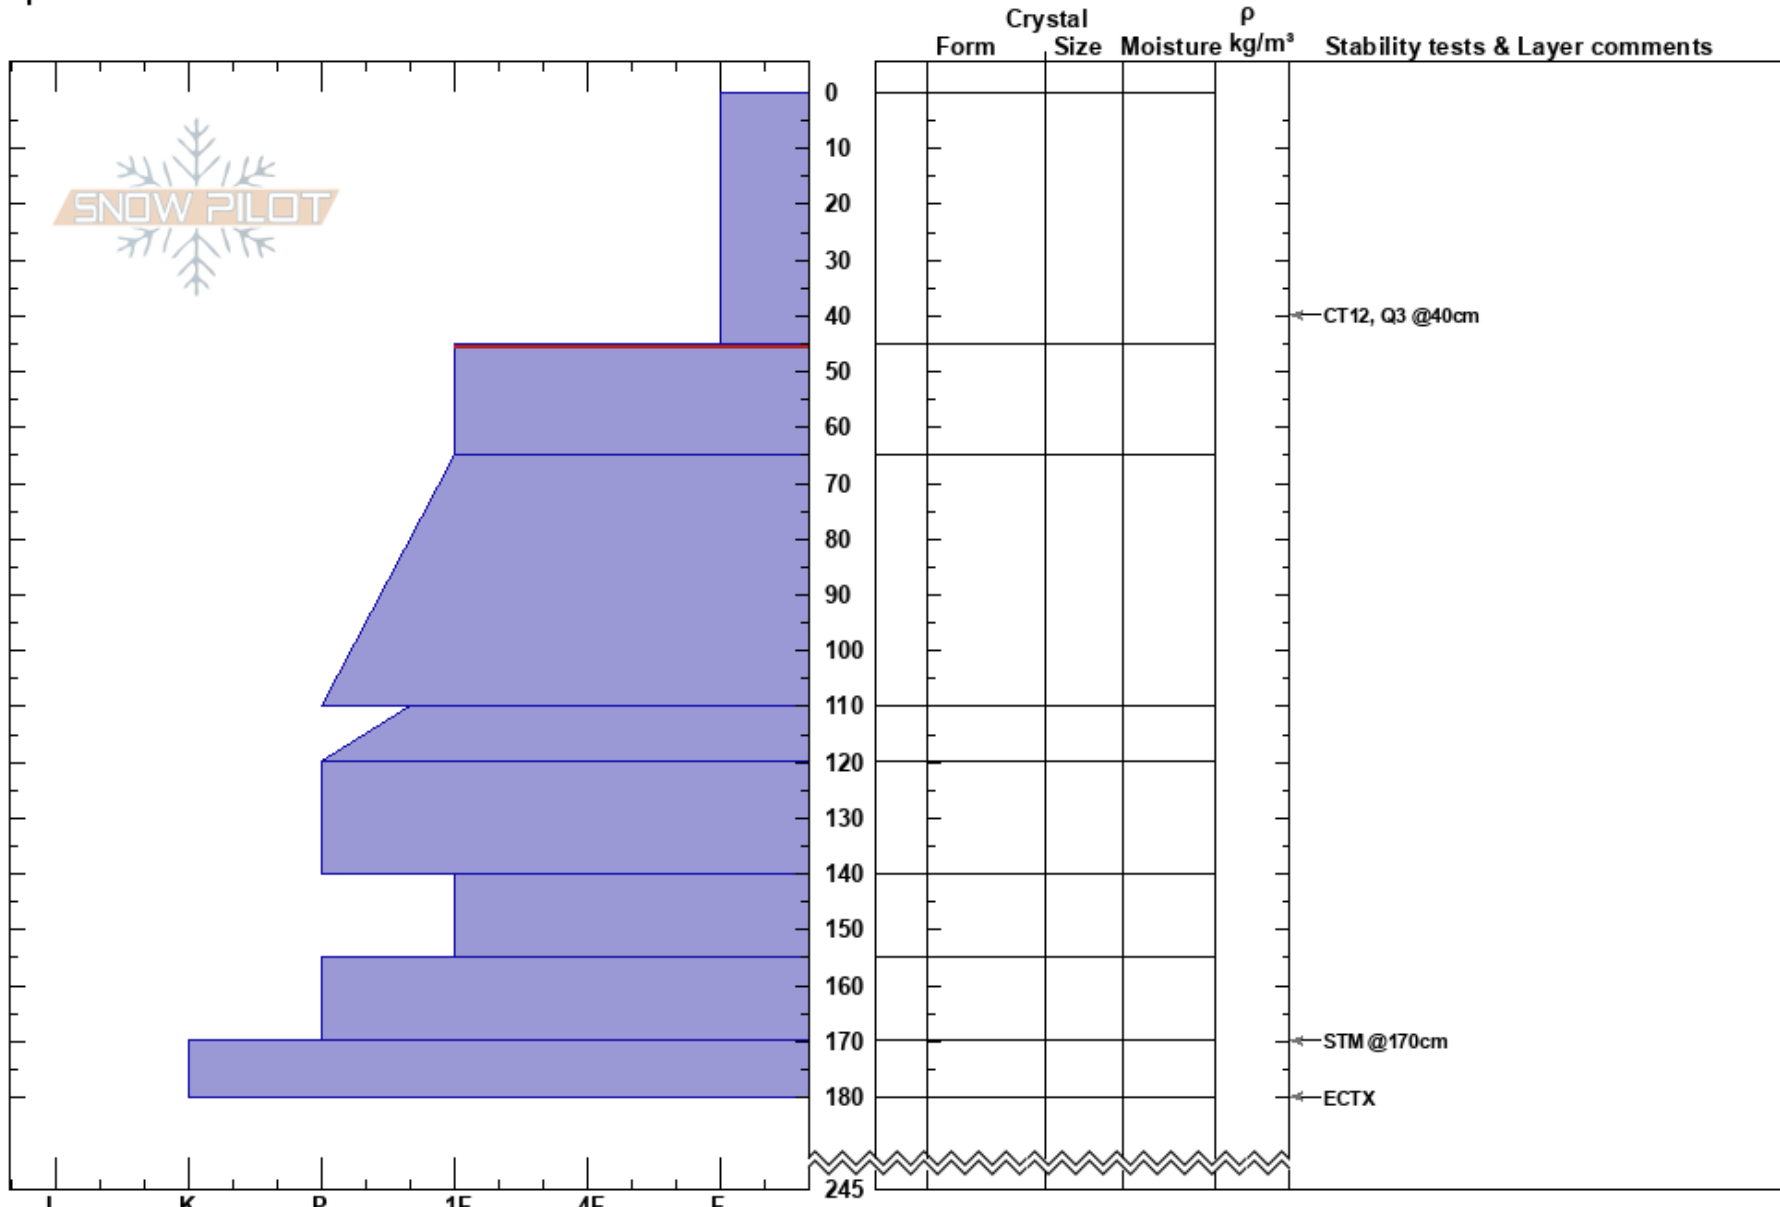

MiddleForkNW
 Selkirk Mtns
 ID
 Elevation: 6200 ft
 Aspect: NW
 Specifics:

Triston Schwab
 03/06/2024 - 12:30pm
 Co-ord: 48.37018N, -116.64451W
 Slope Angle: 20°
 Wind Loading:

Stability: **HS:245**
 Air Temperature: -7°C **PF:35** 45-65cm: Problematic layer
 Sky Cover: CLR
 Precipitation: NO
 Wind: SW Light Breeze

Notes: Did not have rutschblock cord for ECT. Cut with a saw on both sides so, the test may be inaccurate due to not being entirely cut.