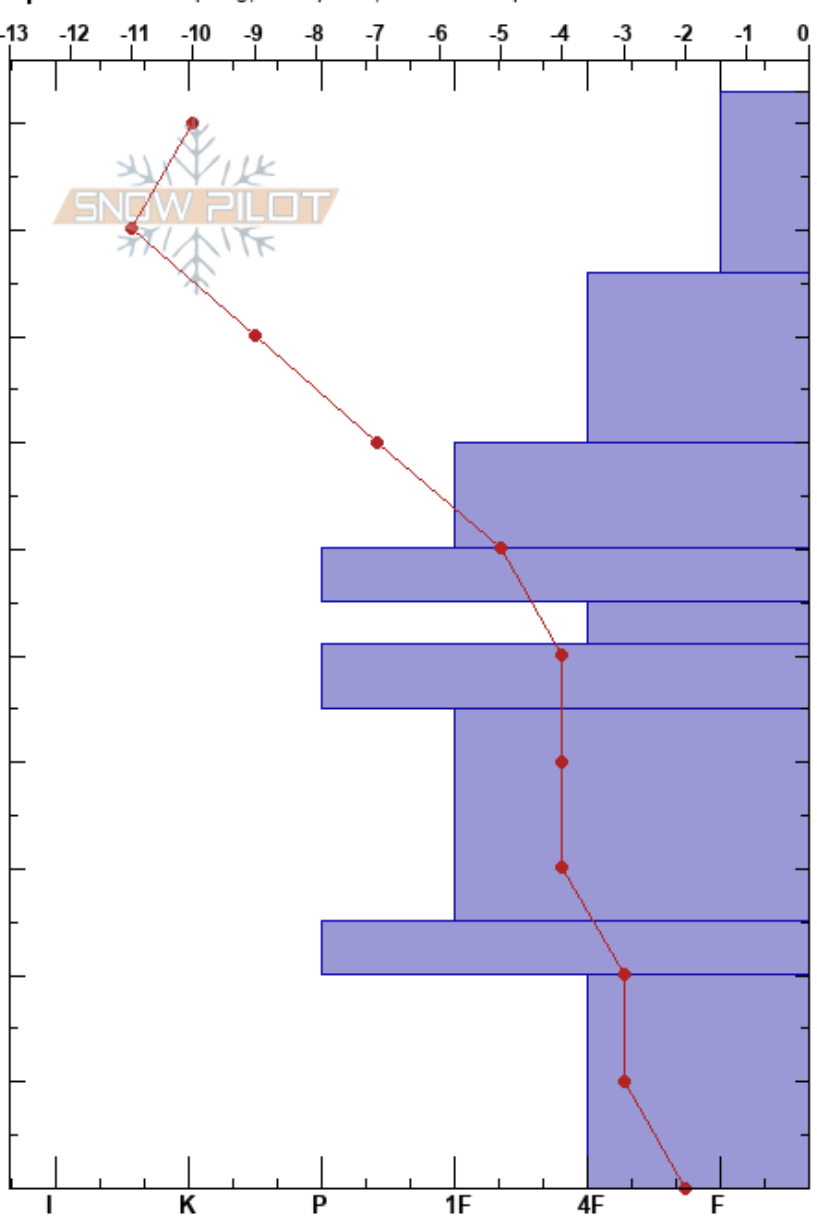

Helena Ridge
Banff, Yoho and Kootenay AB

Peter Ewanchyna
06/03/2024 - 13:00
Co-ord: 11U 577383W 5684016N

Stability:
Air Temperature: -11°C
Sky Cover: CLR
Precipitation: NO
Wind: S Light Breeze

HS:103
Layer Notes:
55-51cm: Problematic layer
51-45cm: Feb 3

Elevation: 2400 m
Slope Angle: 30°
Aspect: 225°
Wind Loading: previous
Specifics: Collapsing, widespread; We skied slope

Height (cm)	Crystal		Moisture (kg/m ³)	Stability tests & Layer comments
	Form	Size		
103				
100				
90				
80				
70				
60				
50				← CT15, SP @55cm ← ECTN25 @53cm Partial prop 51-45cm: Feb 3
40				
30				
20				
10				
0				

Notes: Exposed location at TL.