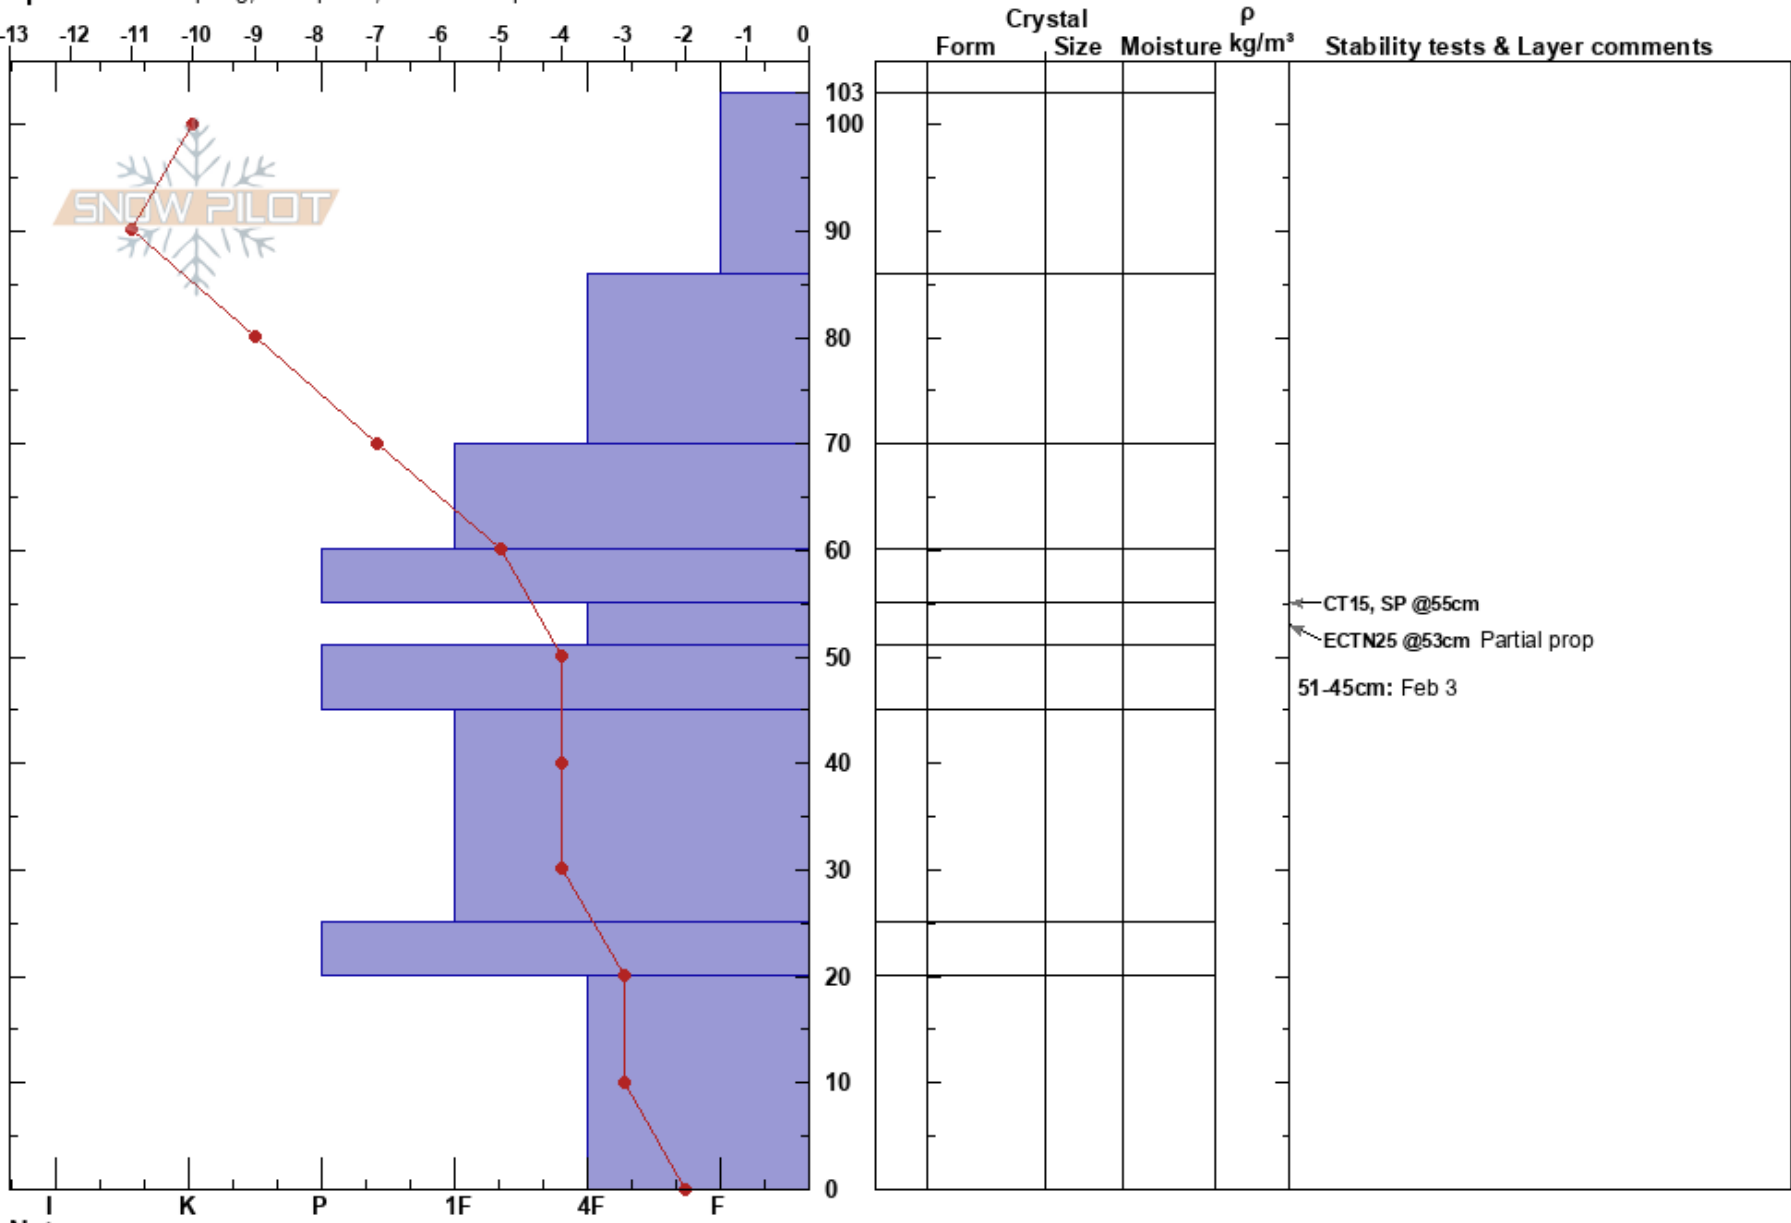

Helena Ridge
 Banff, Yoho and Kootenay AB
 Elevation: 2400 m
 Aspect: 225°
 Specifics: Collapsing, widespread; We skied slope

Peter Ewanchyna
 06/03/2024 - 13:00
 Co-ord: 11U 577383W 5684016N
 Slope Angle: 30°
 Wind Loading: previous

Stability: **HS:103**
 Air Temperature: -11°C
 Sky Cover: CLR
 Precipitation: NO
 Wind: S Light Breeze

Layer Notes:
 55-51cm: Problematic layer
 51-45cm: Feb 3

Notes: Exposed location at TL.