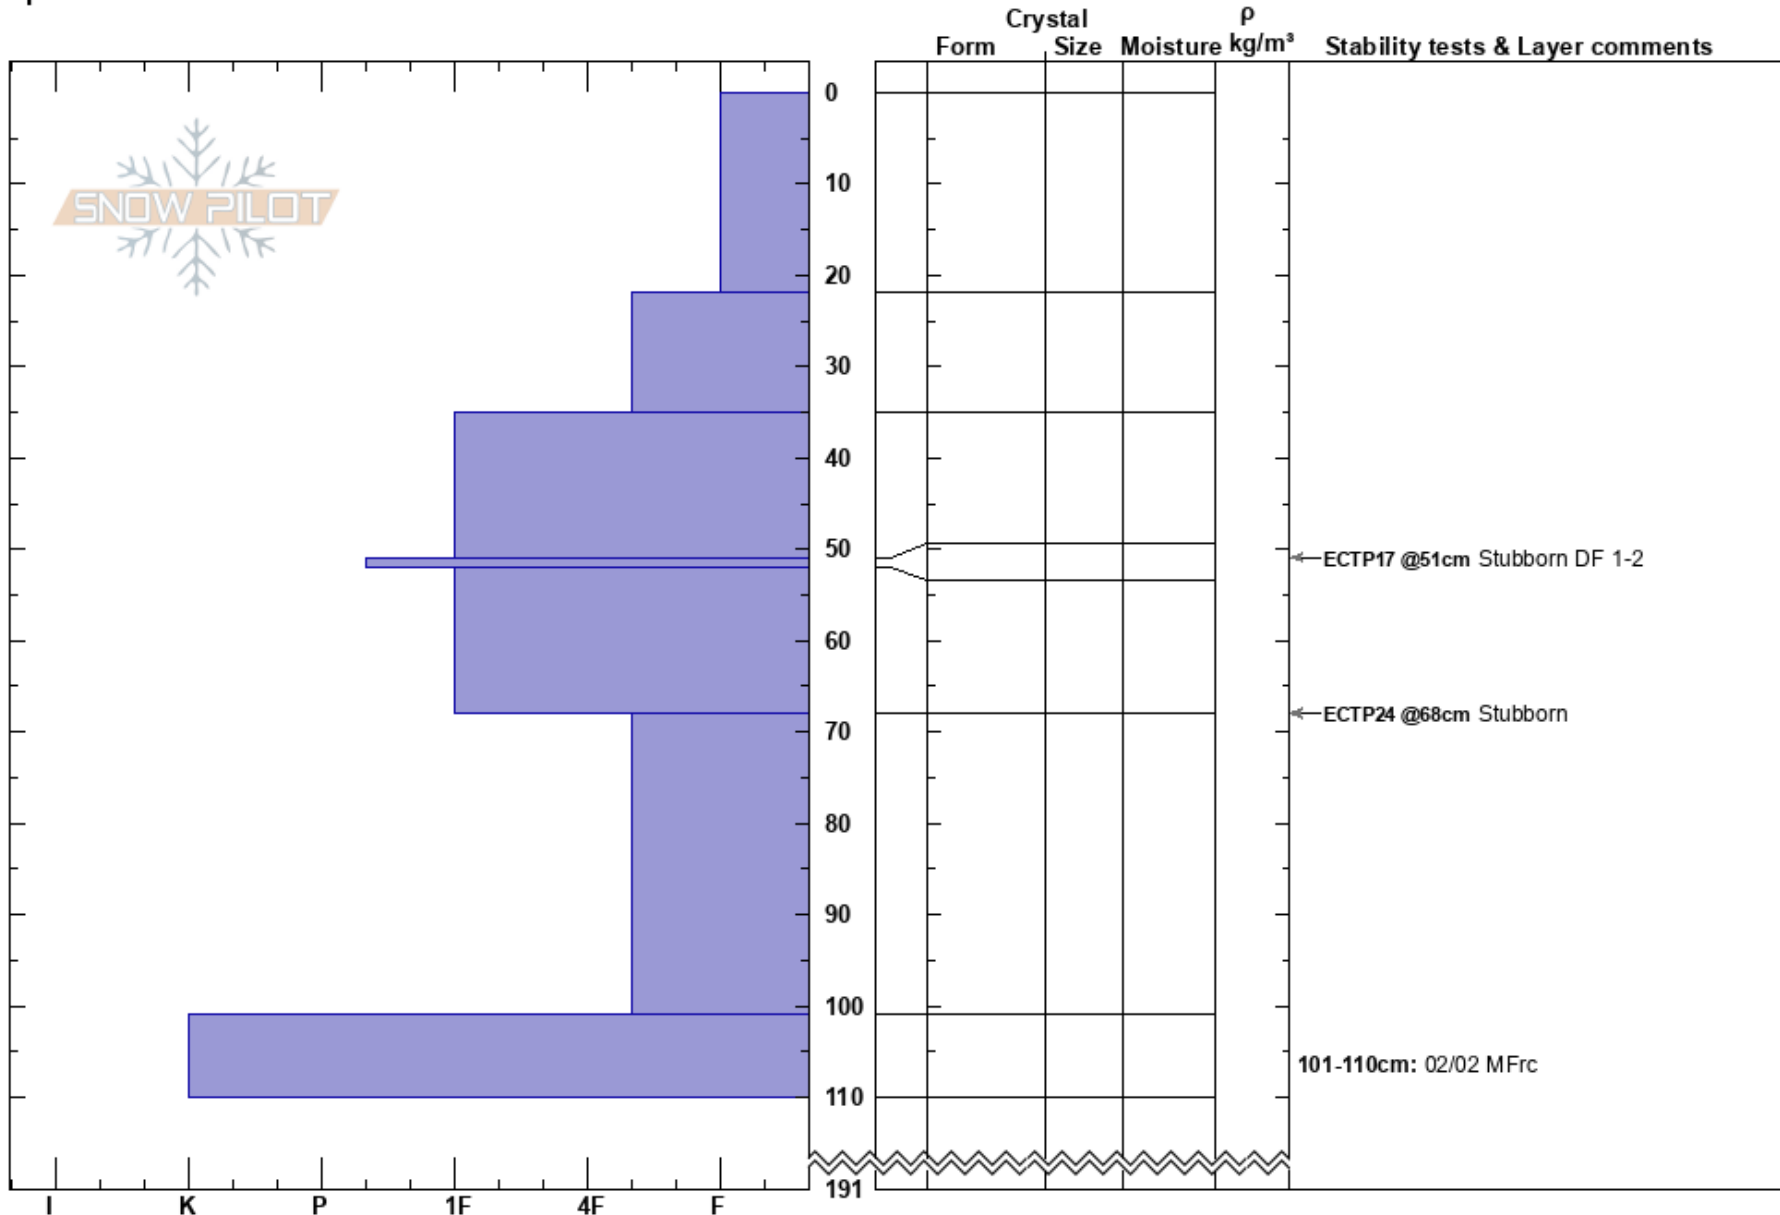

PE6
 Rossland
 BC
 Elevation: 2000 m
 Aspect: E
 Specifics:

Big Red Cats
 06/03/2024 - 14:14
 Co-ord: 49.23638N, -117.84077W
 Slope Angle: 33°
 Wind Loading:

Stability: Good HS:191
 Air Temperature: -12°C
 Sky Cover: FEW
 Precipitation: NO
 Wind: NE Light Breeze

Layer Notes:
 101-110cm: 02/02 MFrc

Notes: