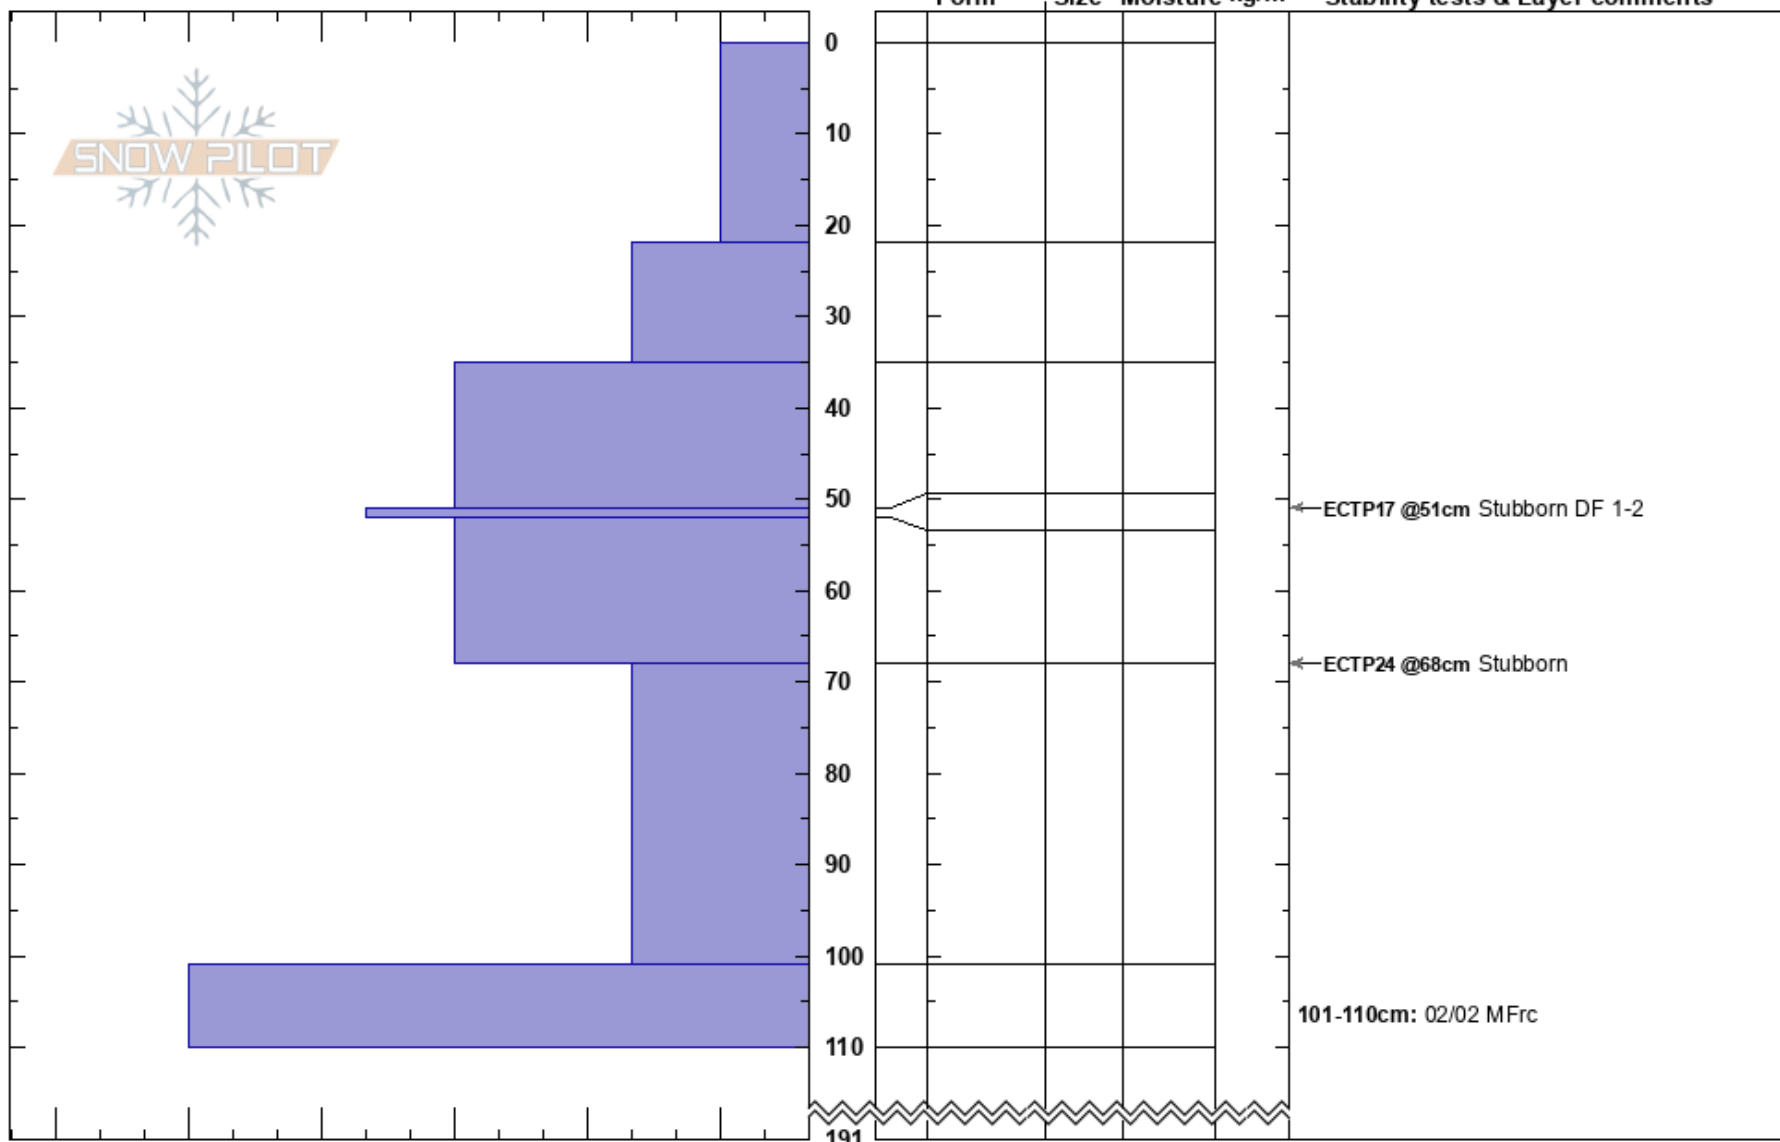

PE6
Rossland
BC
Elevation: 2000 m
Aspect: E
Specifics:

Big Red Cats
06/03/2024 - 14:14
Co-ord: 49.23638N, -117.84077W
Slope Angle: 33°
Wind Loading:

Stability: Good
Air Temperature: -12°C
Sky Cover: FEW
Precipitation: NO
Wind: NE Light Breeze

HS:191

Layer Notes:

Notes: