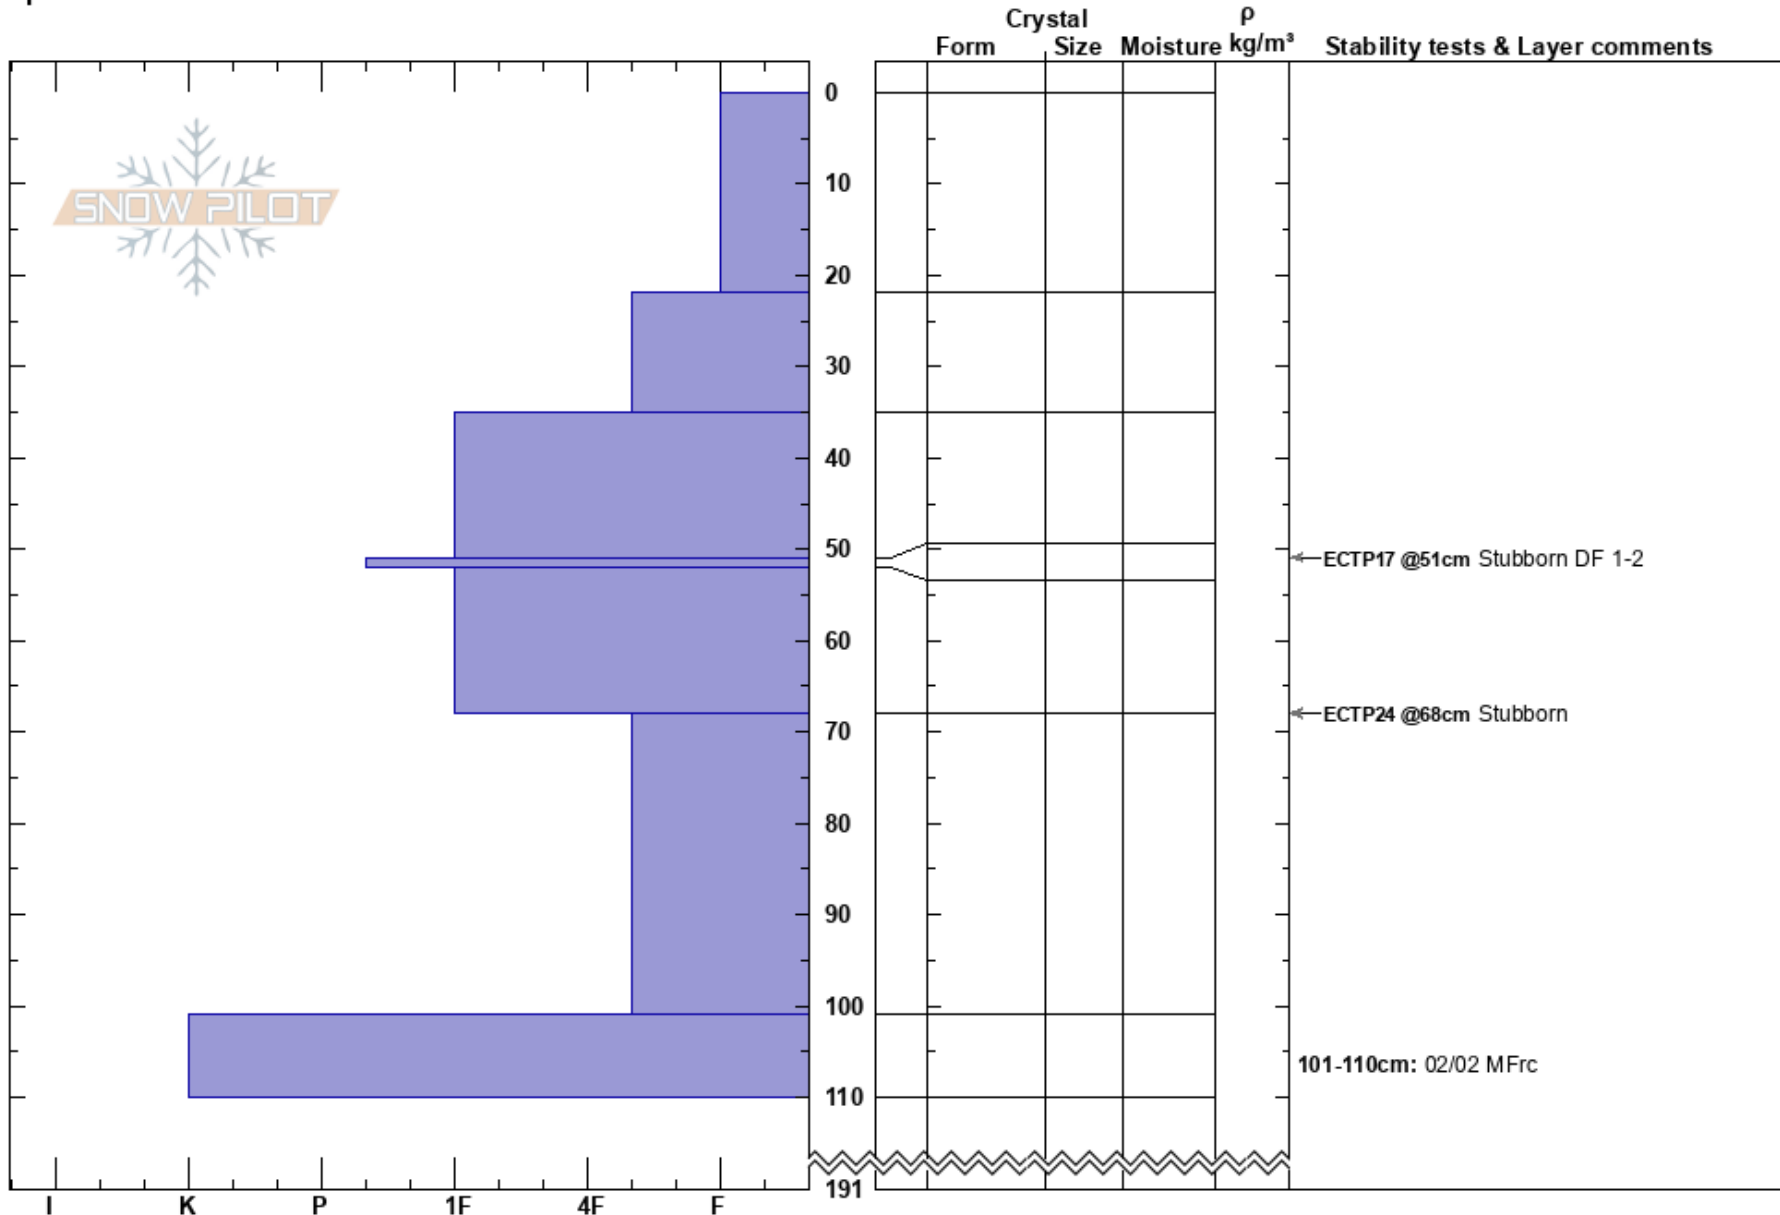

PE6
Rossland
BC
Elevation: 2000 m
Aspect: E
Specifics:

Big Red Cats
06/03/2024 - 14:14
Co-ord: 49.23638N, -117.84077W
Slope Angle: 33°
Wind Loading:

Stability: Good
Air Temperature: -12°C
Sky Cover: FEW
Precipitation: NO
Wind: NE Light Breeze

HS:191
Layer Notes:
101-110cm: 02/02 MFrc

Notes: