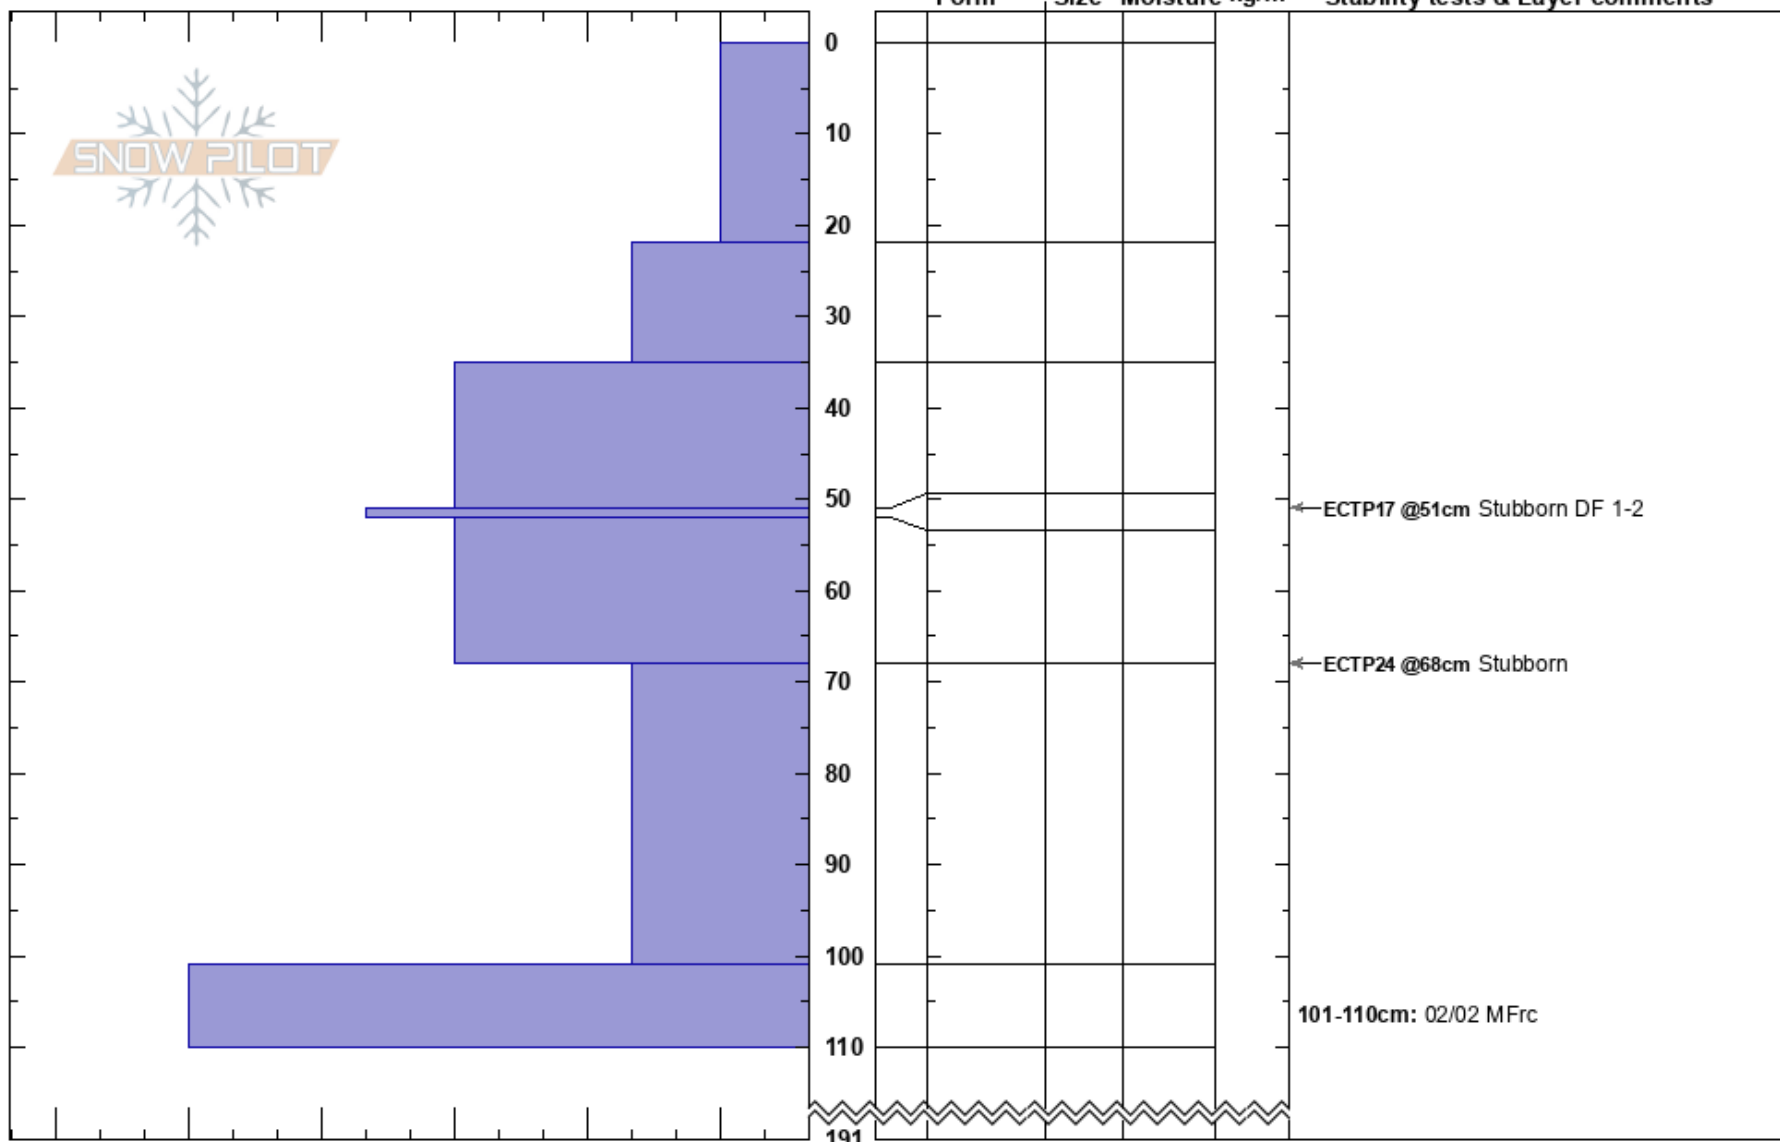

PE6
Rossland
BC
Elevation: 2000 m
Aspect: E
Specifics:

Big Red Cats
06/03/2024 - 14:14
Co-ord: 49.23638N, -117.84077W
Slope Angle: 33°
Wind Loading:

Stability: Good
Air Temperature: -12°C
Sky Cover: FEW
Precipitation: NO
Wind: NE Light Breeze

HS:191
Layer Notes:
101-110cm: 02/02 MFrc

Notes: