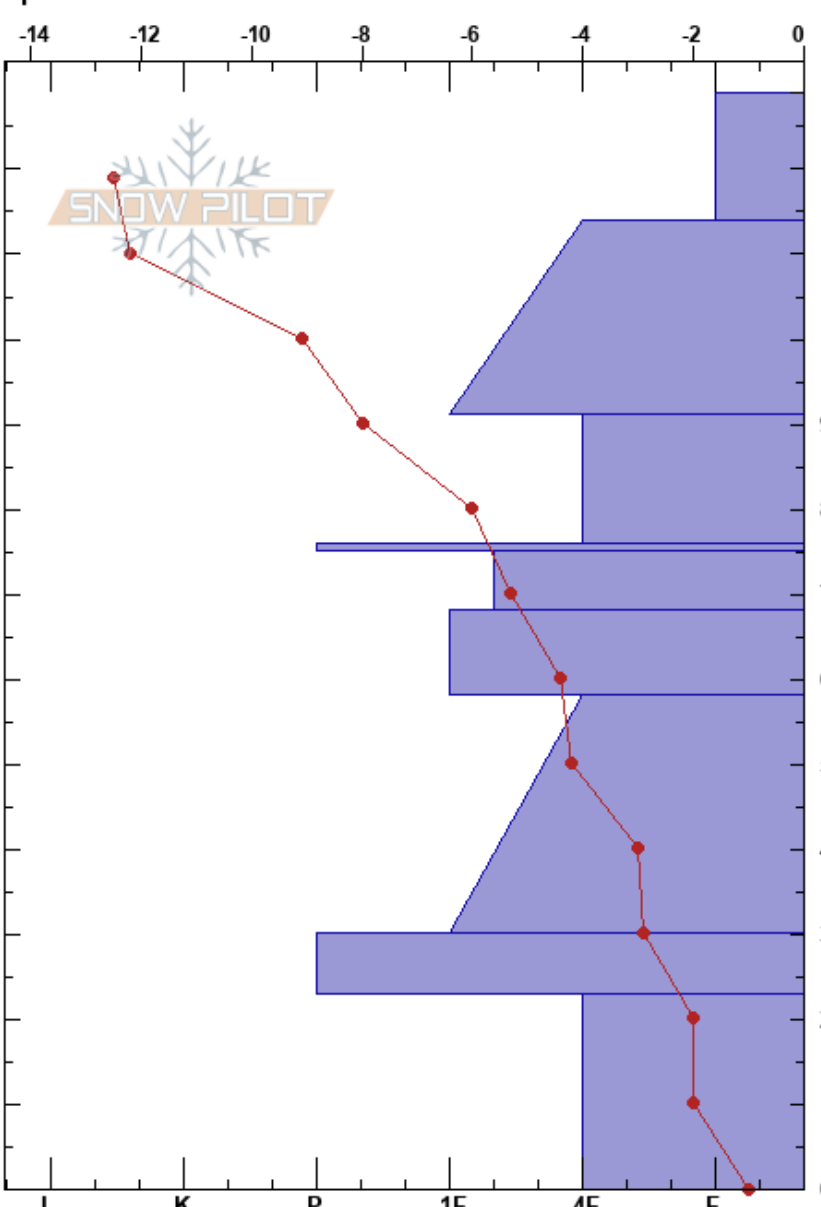

2024 March Monthly
 Purcell
 BC
 Elevation: 2370 m
 Aspect: NE
 Specifics:

Panorama Avalanche Office
 06/03/2024 - 13:30
 Co-ord:
 Slope Angle: 0°
 Wind Loading: no

Stability: HS:129
 Air Temperature: -13.5°C PF:80
 Sky Cover: CLR
 Precipitation: NO
 Wind: Calm
 30-23cm: MFcr/FC complex Breaking dn

Elevation (m)	Crystal		Moisture	ρ kg/m ³	Stability tests & Layer comments
	Form	Size			
129	∇	8		130	
120	/	2	D		
110				210	
100	• (/)	1(1)	D		
90				220	← 2x CT25, SP @90cm ← ECTN24 @90cm
80	□	2	D		
70	⊙		D	280	
70	□	2	D	280	
60	□	2	D	280	
50				265	
40	□	4	D		
30	⊙		D		30-23cm: MFcr/FC complex Breaking dn
20				290	
10	^	4	D		
0					

Notes: BK,CS. Pit dug in summit weather plot in open BTL on smooth grass covered bench.