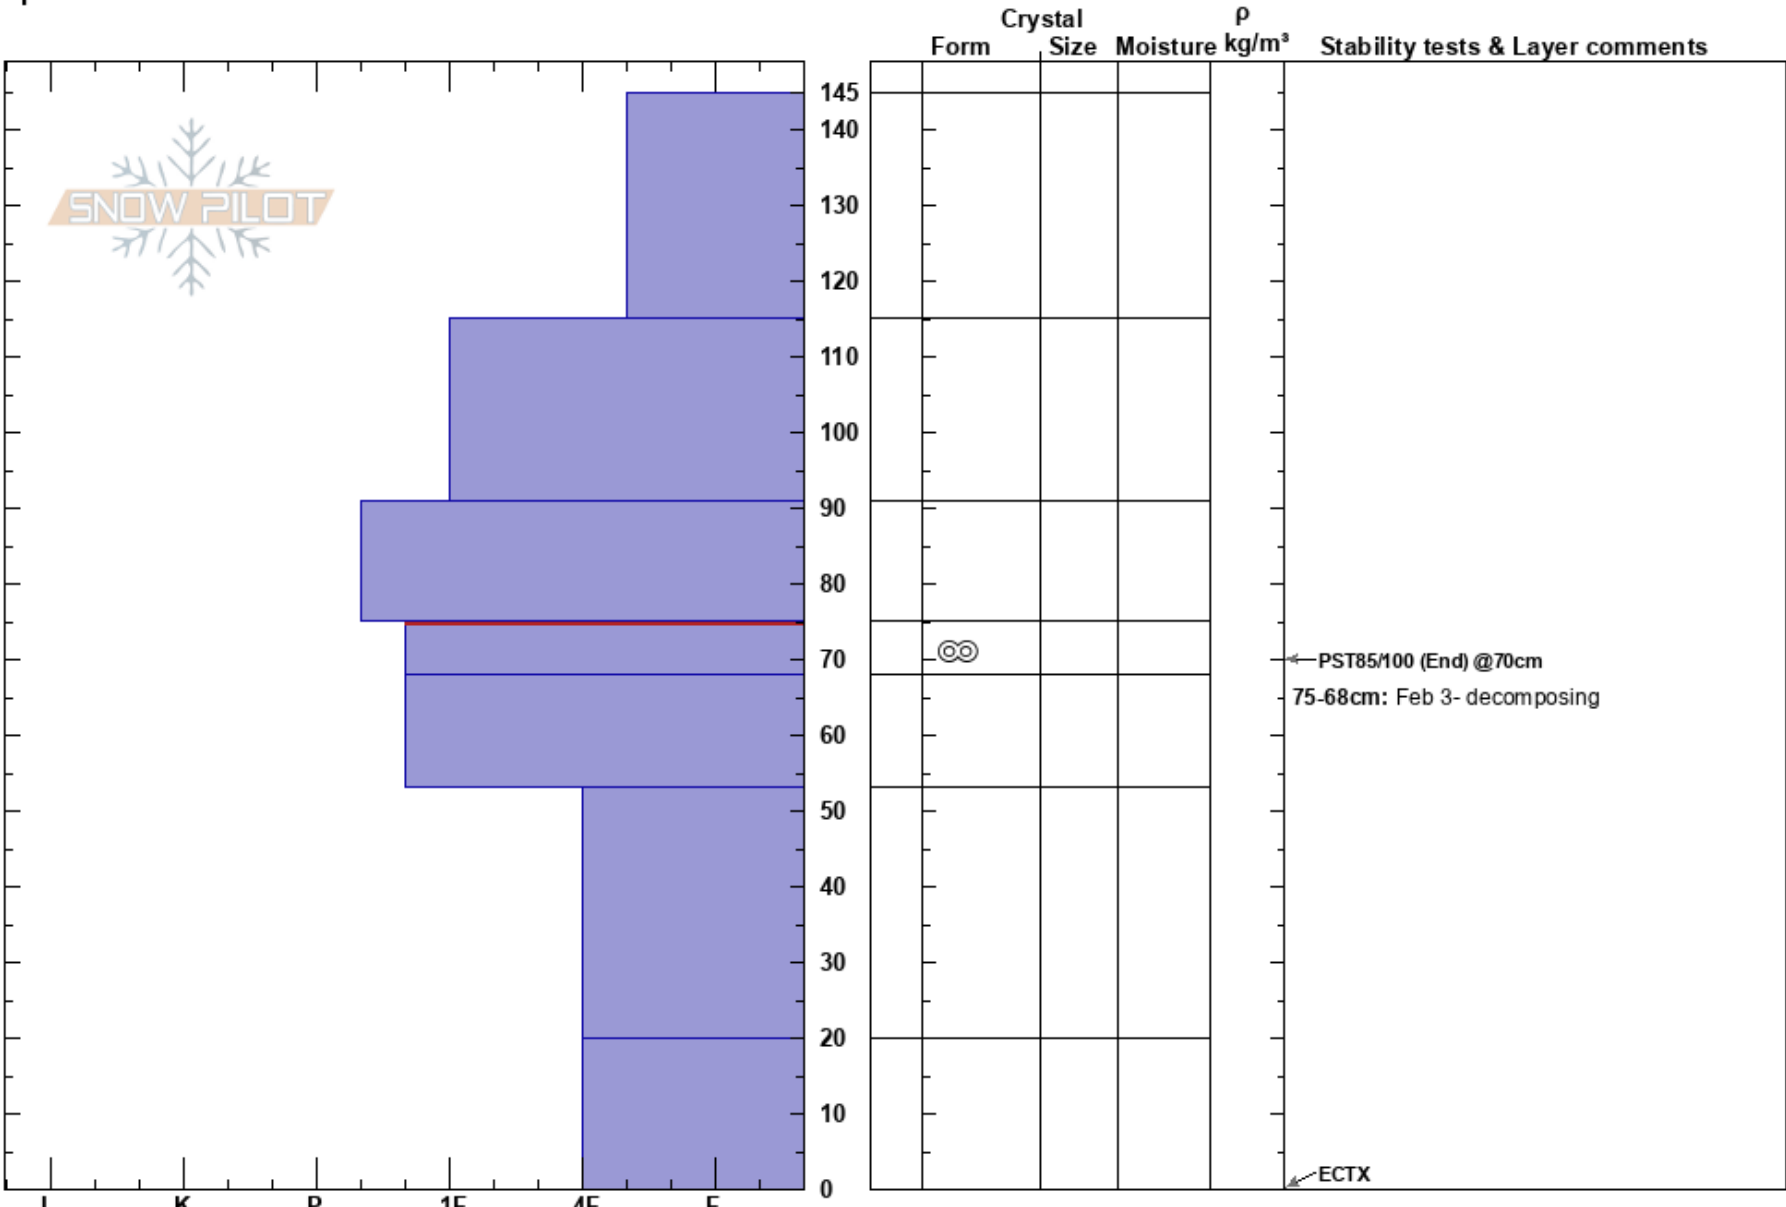

West Nile
Banff, Yoho and Kootenay
AB
Elevation: 2051 m
Aspect: E
Specifics:

Banff Visitor Safety
06/03/2024 - 11:43
Co-ord: 51.62000N, -116.35000W
Slope Angle:
Wind Loading:

Stability:
Air Temperature:
Sky Cover: CLR
Precipitation:
Wind: Calm

HS:145
Layer Notes:
75-68cm: Feb 3- decomposing
75-68cm: Problematic layer

Notes: PST cut along the top of the Feb 3 crust. It would be interesting to test within or below the crust to see if the sensitivity to propagations is greater, but ran out of time.