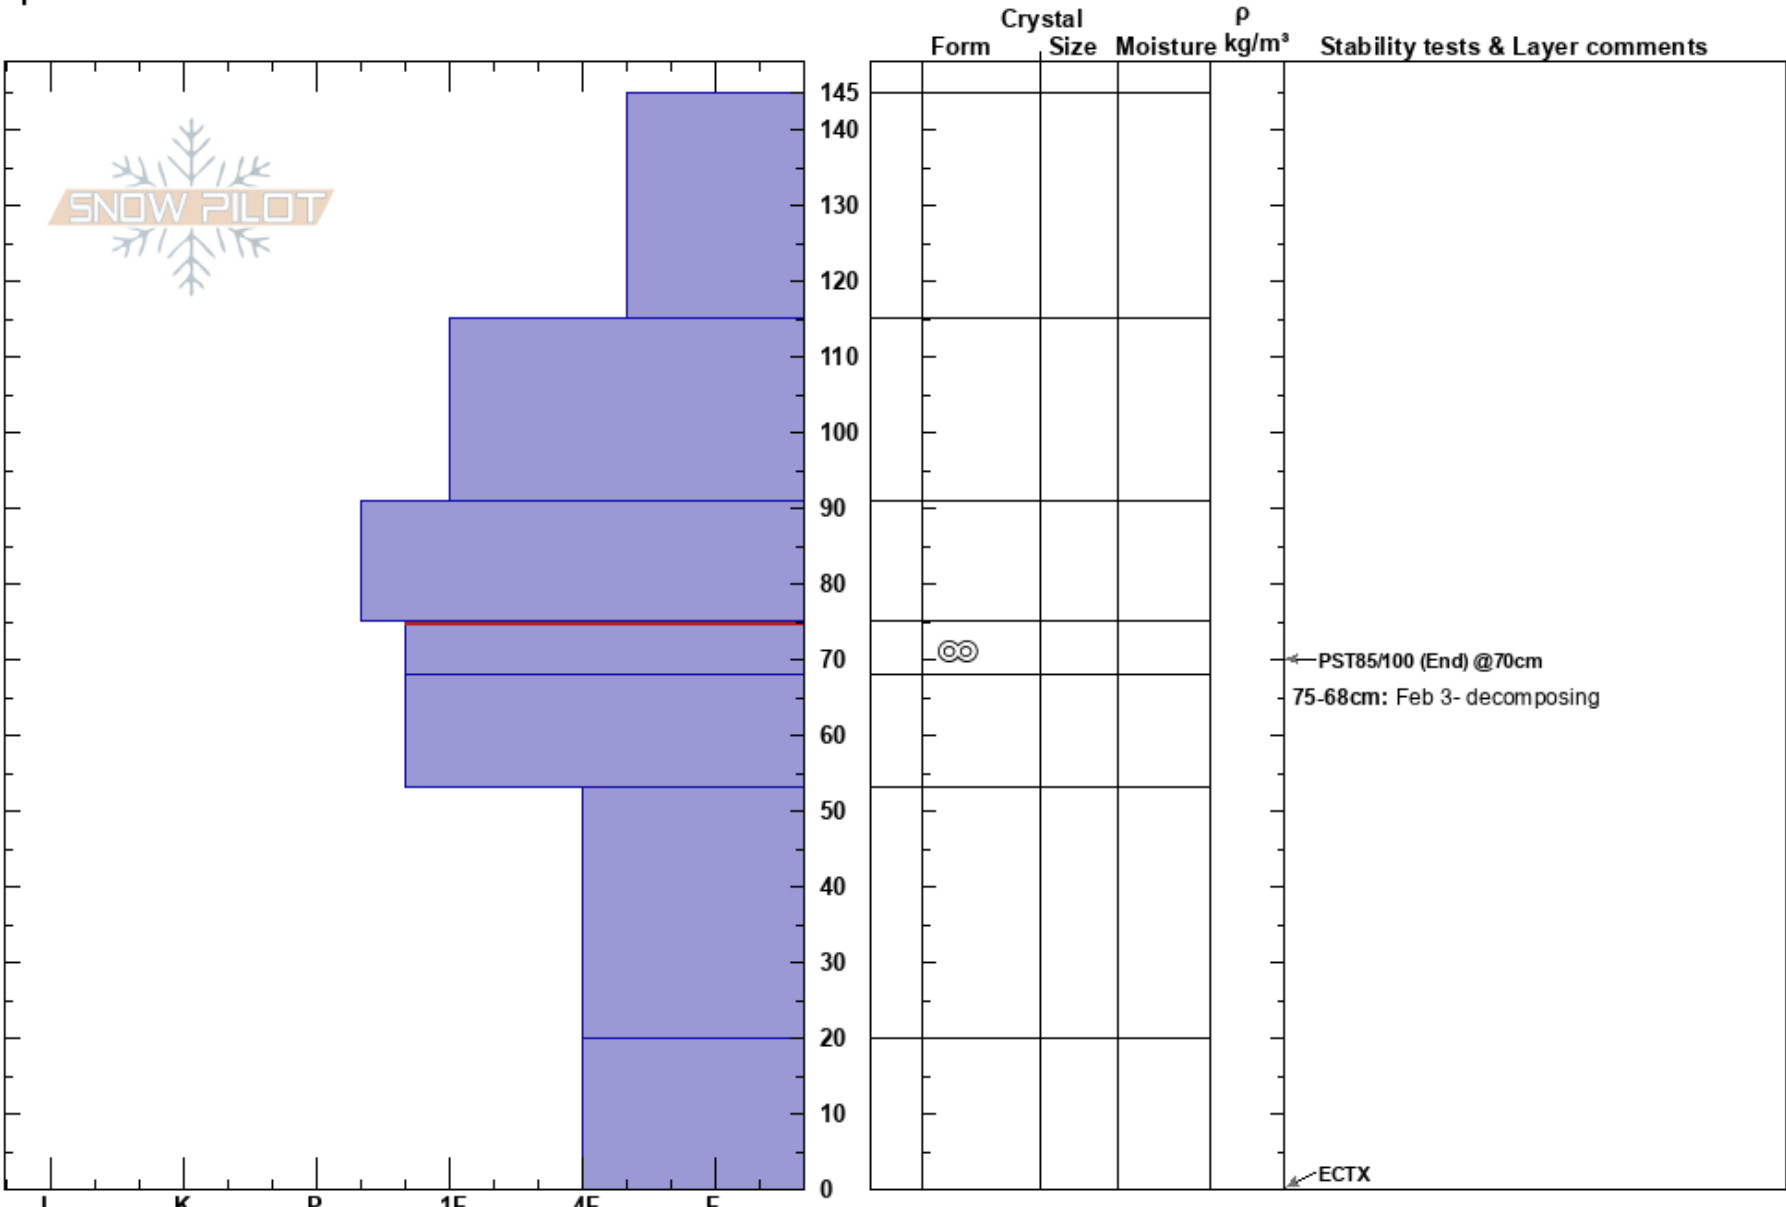

West Nile  
 Banff, Yoho and Kootenay  
 AB  
 Elevation: 2051 m  
 Aspect: E  
 Specifics:

Banff Visitor Safety  
 06/03/2024 - 11:43  
 Co-ord: 51.62000N, -116.35000W  
 Slope Angle:  
 Wind Loading:

Stability:  
 Air Temperature:  
 Sky Cover: CLR  
 Precipitation:  
 Wind: Calm

HS:145  
 Layer Notes:  
 75-68cm: Feb 3- decomposing  
 75-68cm: Problematic layer

**Notes:** PST cut along the top of the Feb 3 crust. It would be interesting to test within or below the crust to see if the sensitivity to propagations is greater, but ran out of time.