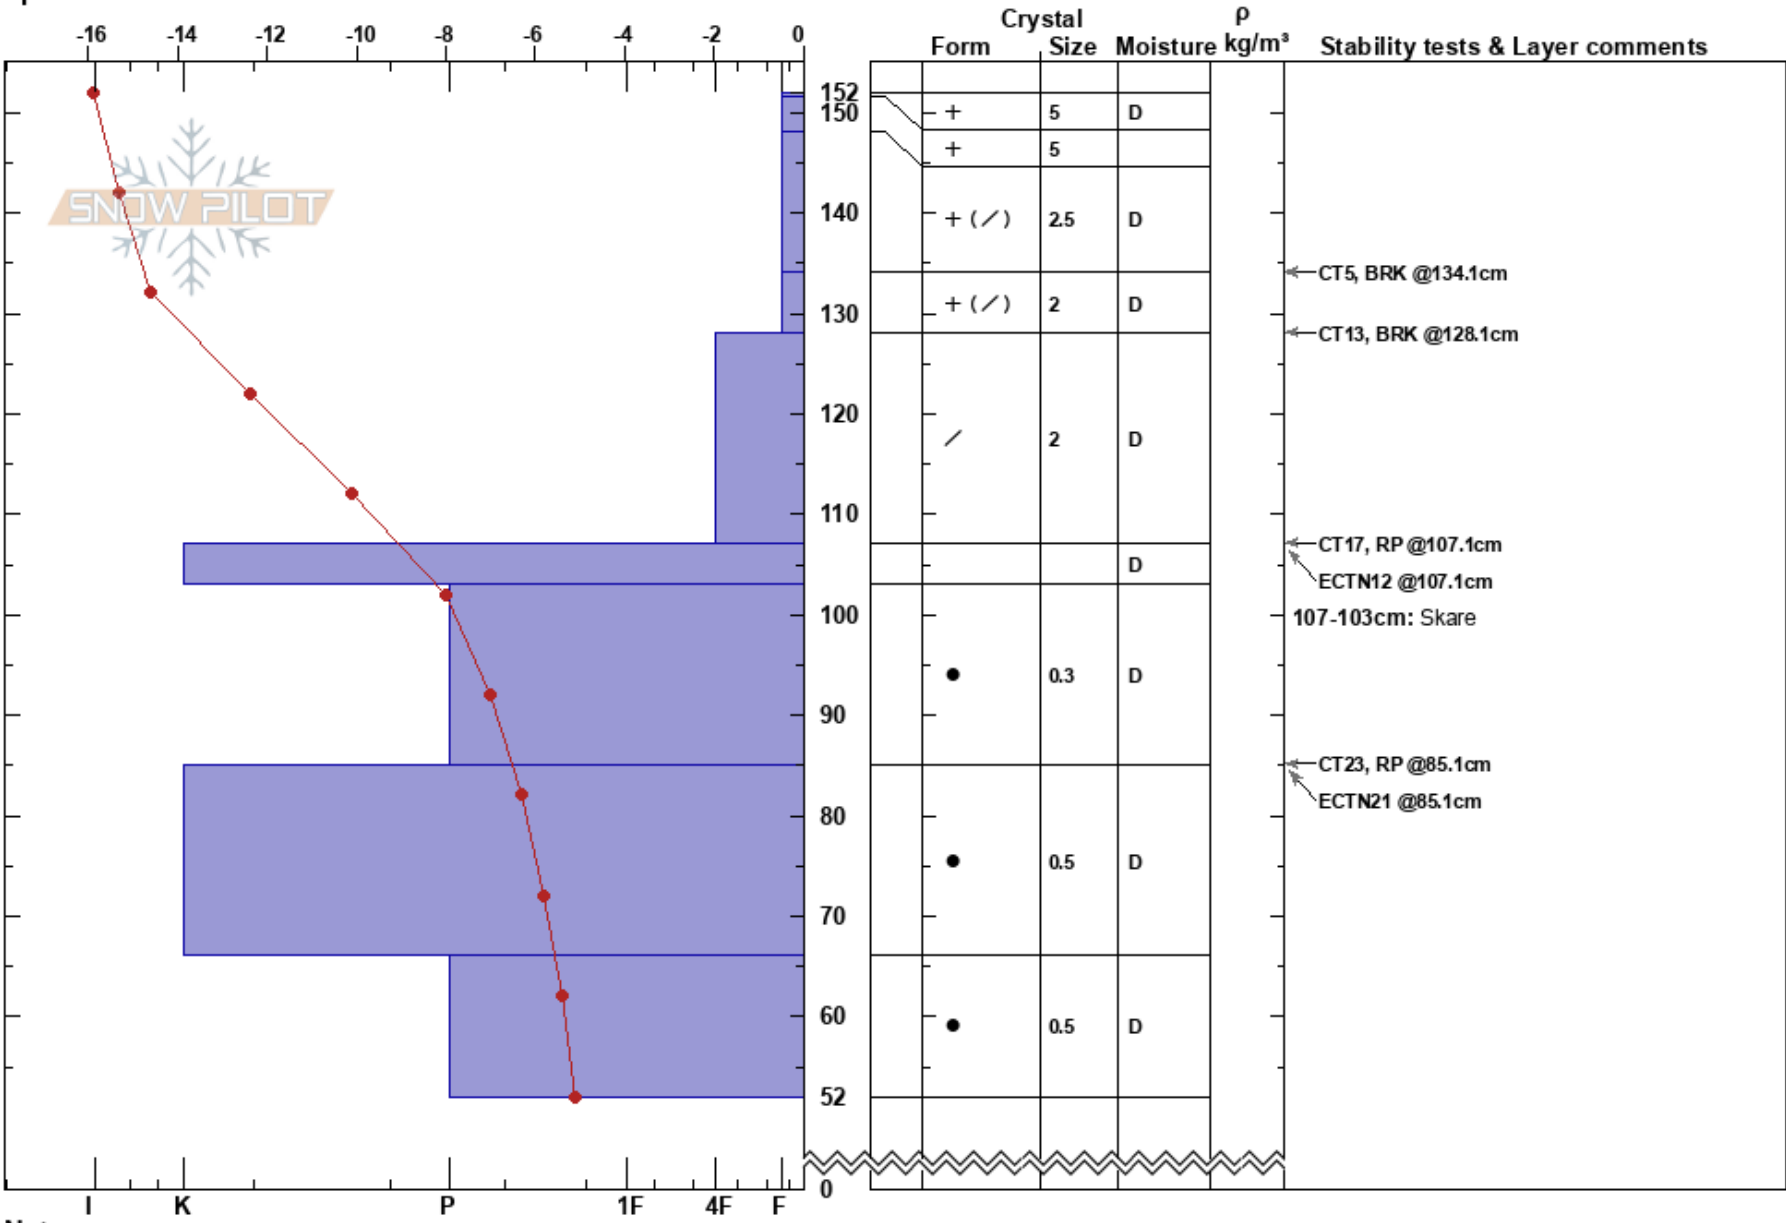

Tieknippen
 Bydalen
 Sweden
 Elevation: 750 m
 Aspect: NW
 Specifics:

Johan Arnemo
 03/02/2018 - 10:25
 Co-ord: 33V 437261E 6994116N
 Slope Angle: 26°
 Wind Loading: no

Stability: **HS:152**
 Air Temperature: -15.1°C PF:40 107-103cm: Skare
 Sky Cover: BKN
 Precipitation: S-1
 Wind: NW Calm

Notes: Bägare närmast marken.