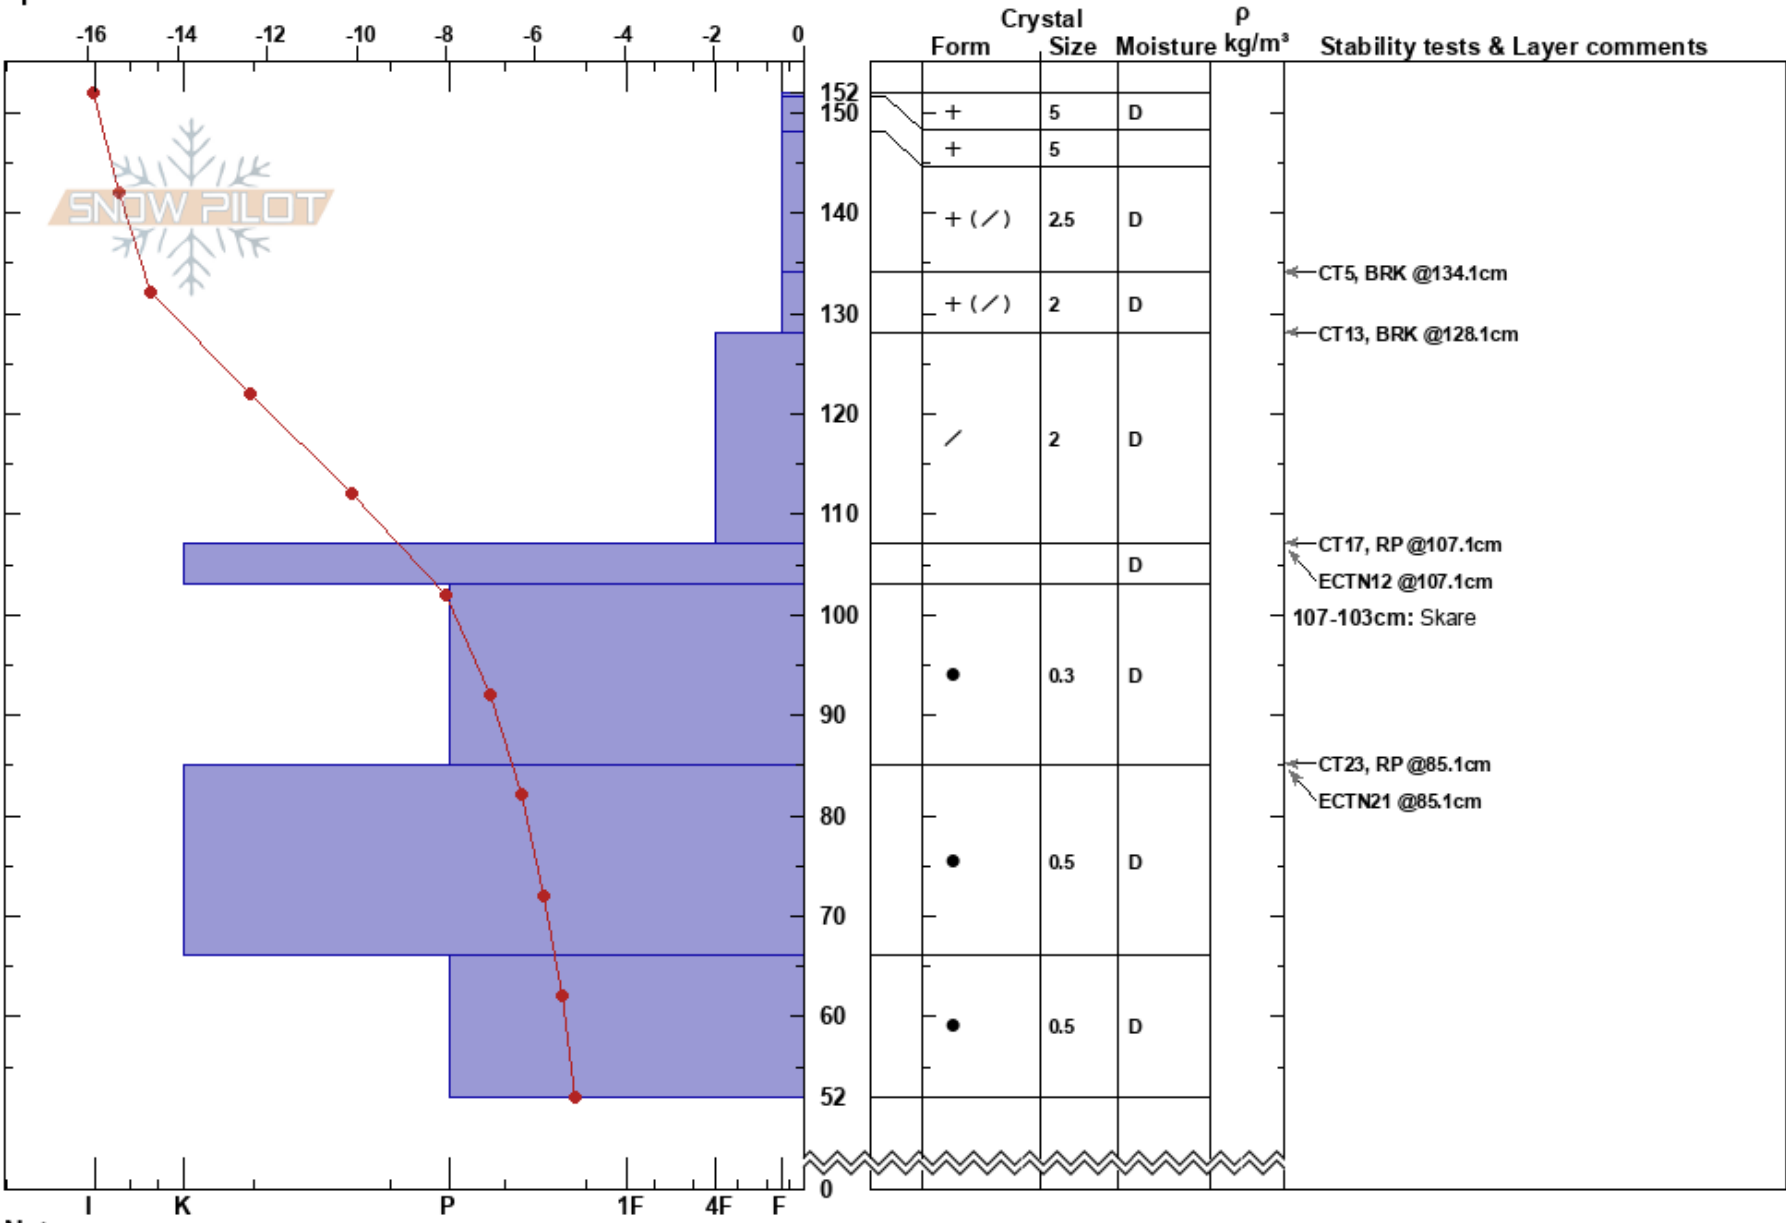

Tieknippen  
 Bydalen  
 Sweden  
 Elevation: 750 m  
 Aspect: NW  
 Specifics:

Johan Arnemo  
 03/02/2018 - 10:25  
 Co-ord: 33V 437261E 6994116N  
 Slope Angle: 26°  
 Wind Loading: no

Stability: **HS:152**  
 Air Temperature: -15.1°C PF:40 107-103cm: Skare  
 Sky Cover: BKN  
 Precipitation: S-1  
 Wind: NW Calm

Notes: Bägare närmast marken.