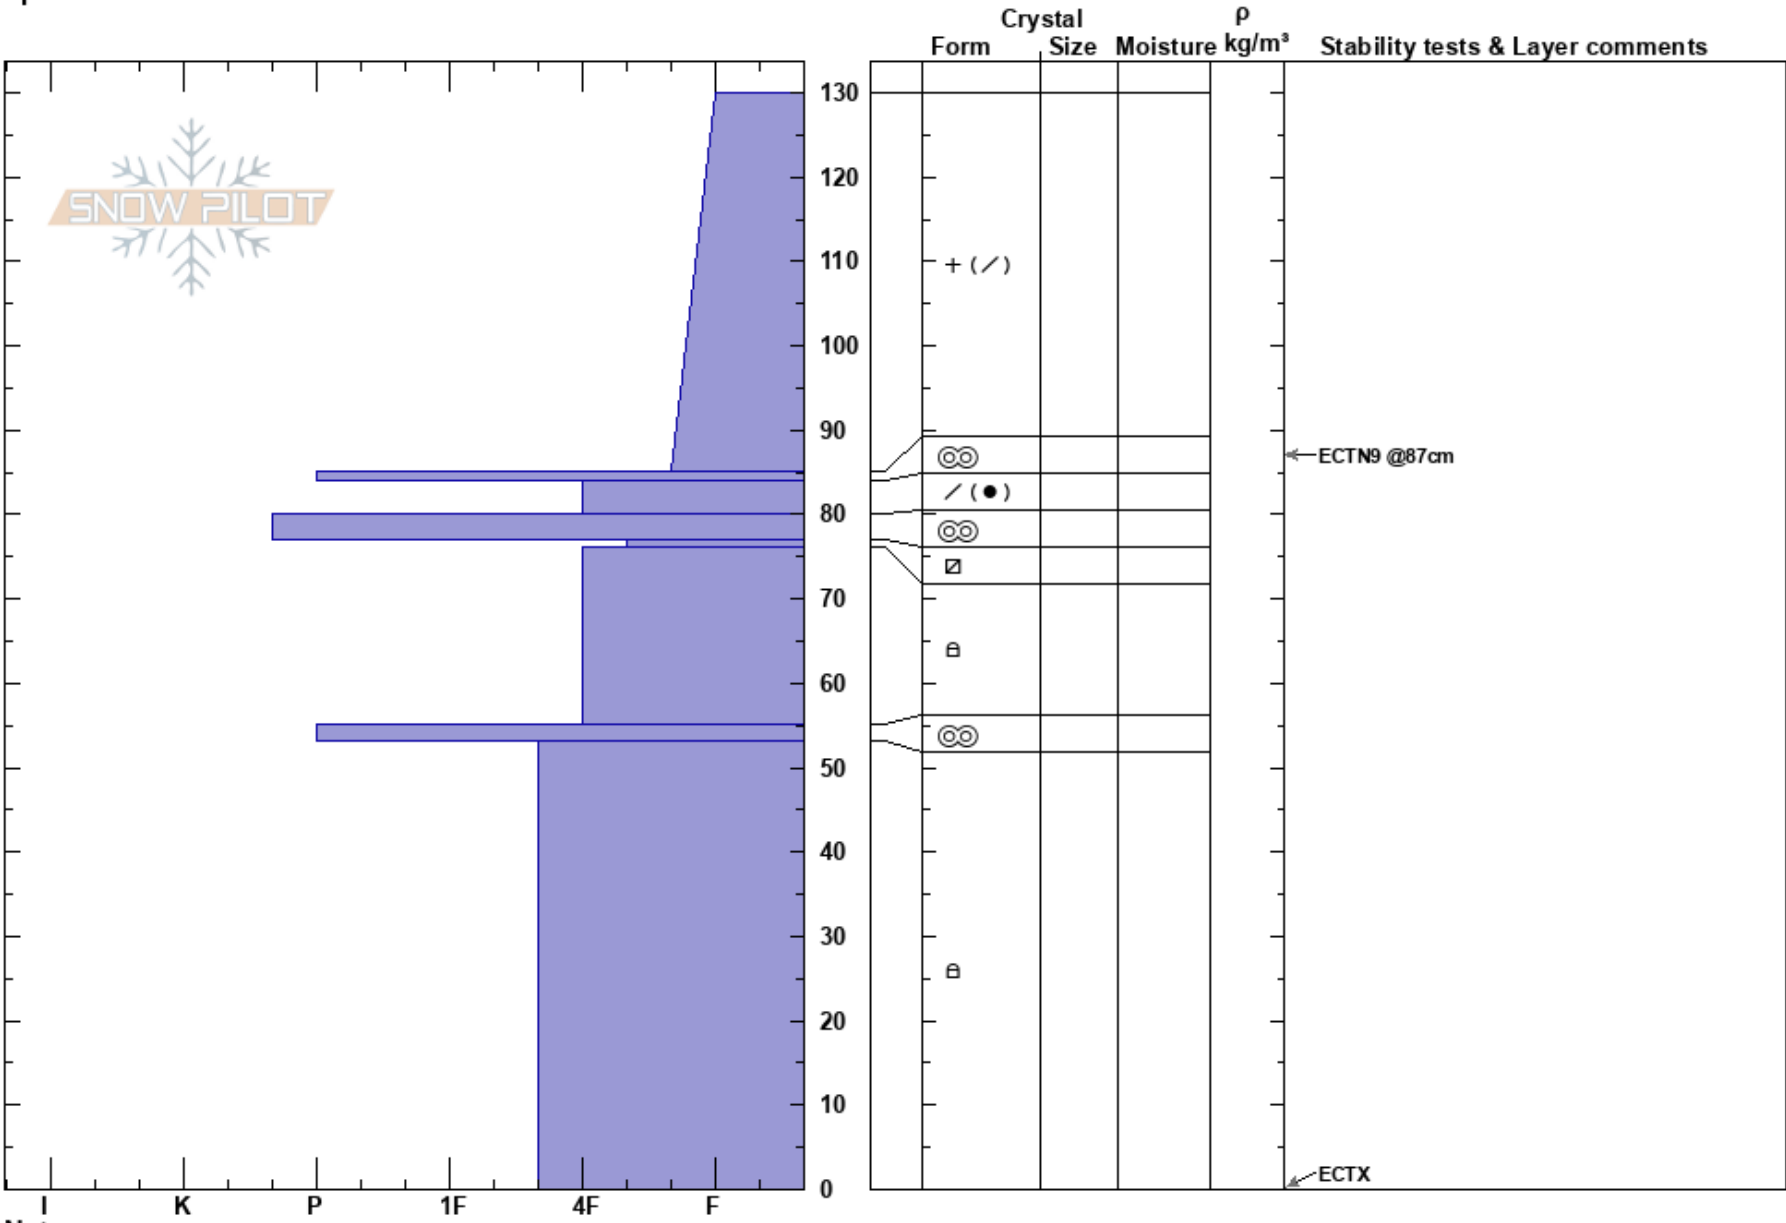

Brooke S Aspect
 Togwotee Pass
 WY
 Elevation: 9200 ft
 Aspect: 180°
 Specifics:

Gabrielle Antonioli
 03/06/2024 - 12:00pm
 Co-ord: 43.73318N, -110.01216W
 Slope Angle: 20°
 Wind Loading:

Stability:
 Air Temperature:
 Sky Cover:
 Precipitation: S-1
 Wind:
 HS:130
 Layer Notes: