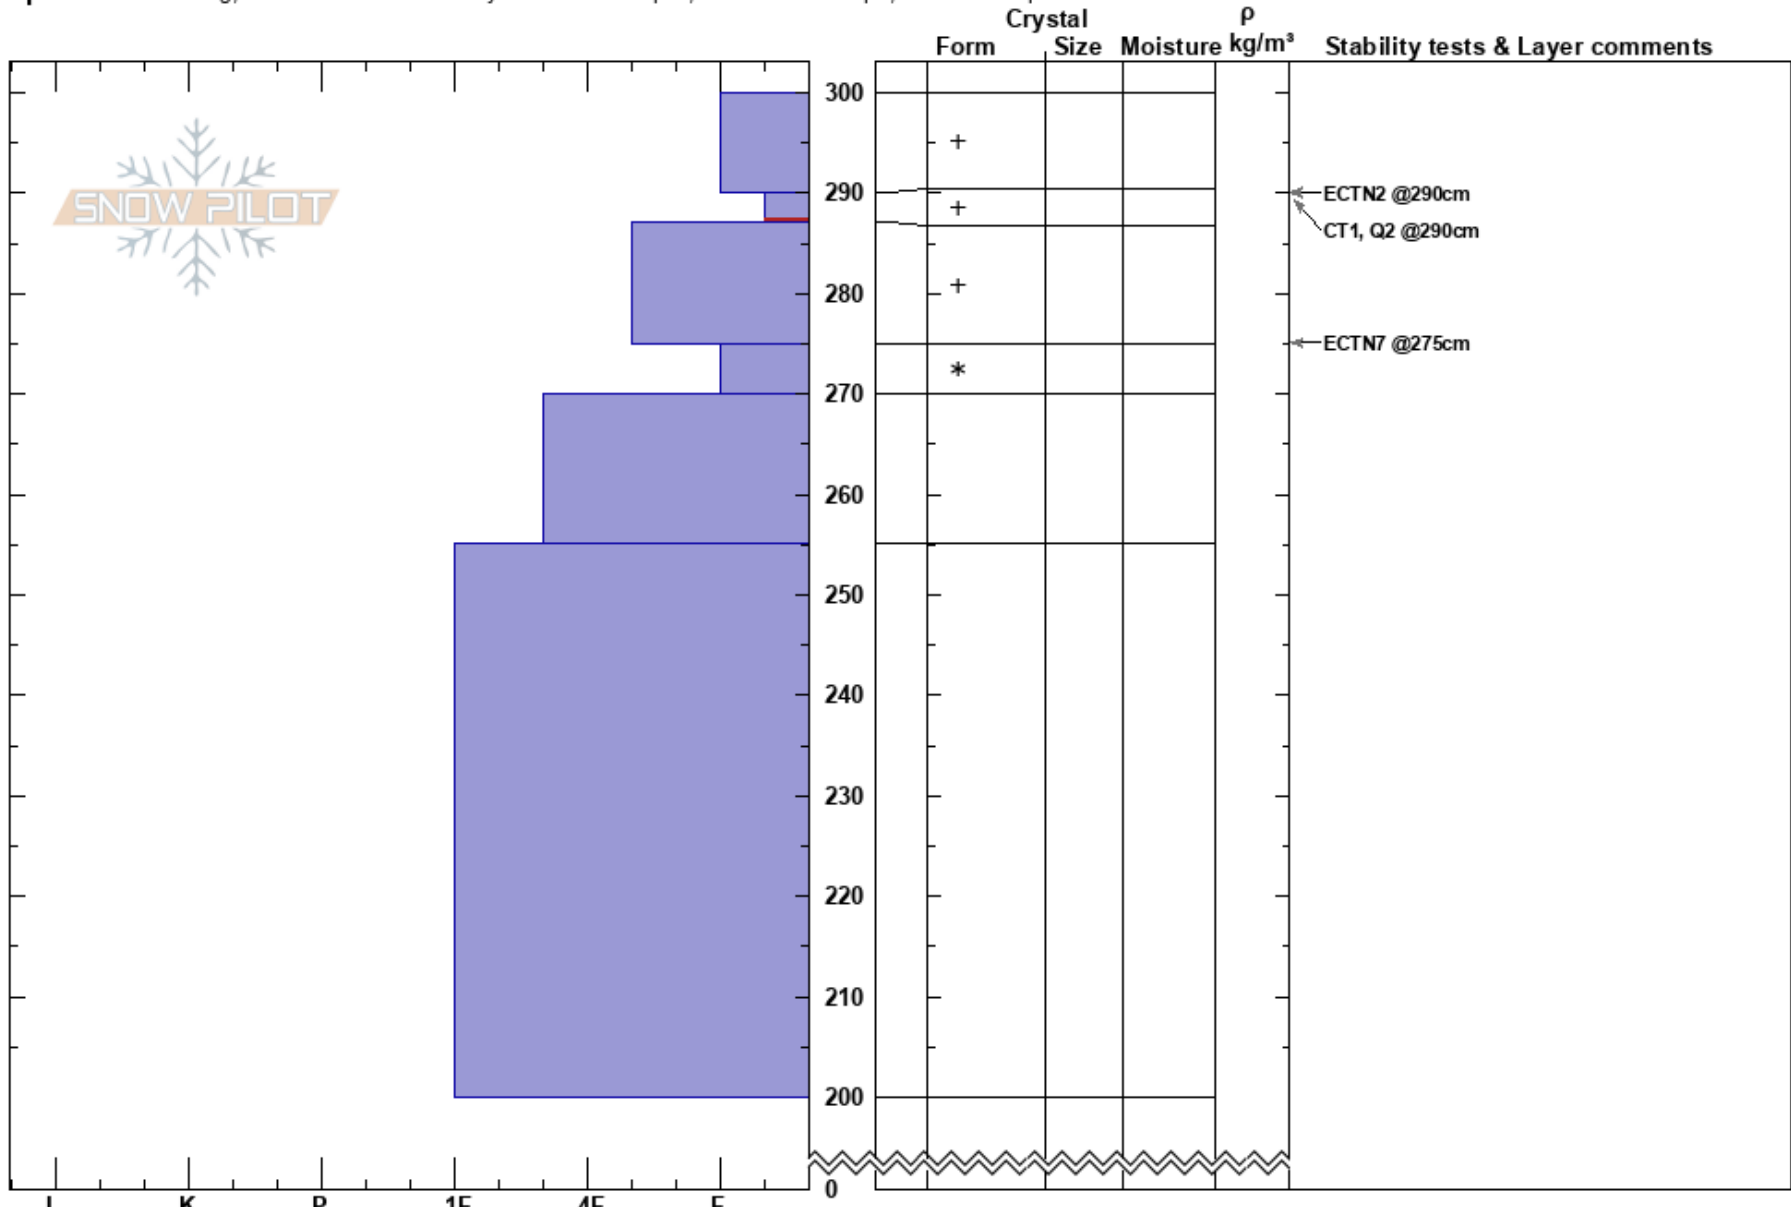

Woody ridge  
 Cooke City  
 MT  
 Elevation: 9420 ft  
 Aspect: 265°

Alex Marienthal  
 02/02/2018 - 1:15pm  
 Co-ord: 44.98464N, -109.92780W  
 Slope Angle: 22°  
 Wind Loading:

Stability: Fair Unstable  
 Air Temperature:  
 Sky Cover: OVC  
 Precipitation: S-1  
 Wind: SW Moderate  
 HS:300  
 Layer Notes:  
 290-287cm:Problematic layer

Specifics: Cracking; Recent avalanche activity on different slopes; Ski tracks on slope; We skied slope

**Notes:** Upper 4" of storm slab very reactive to ski cuts on rollovers, especially where there is slight wind effect. Ski triggered D1 storm slabs. Otherwise good stability in this pit.  
 Possible previous skier track/traffic down 40-60cm.