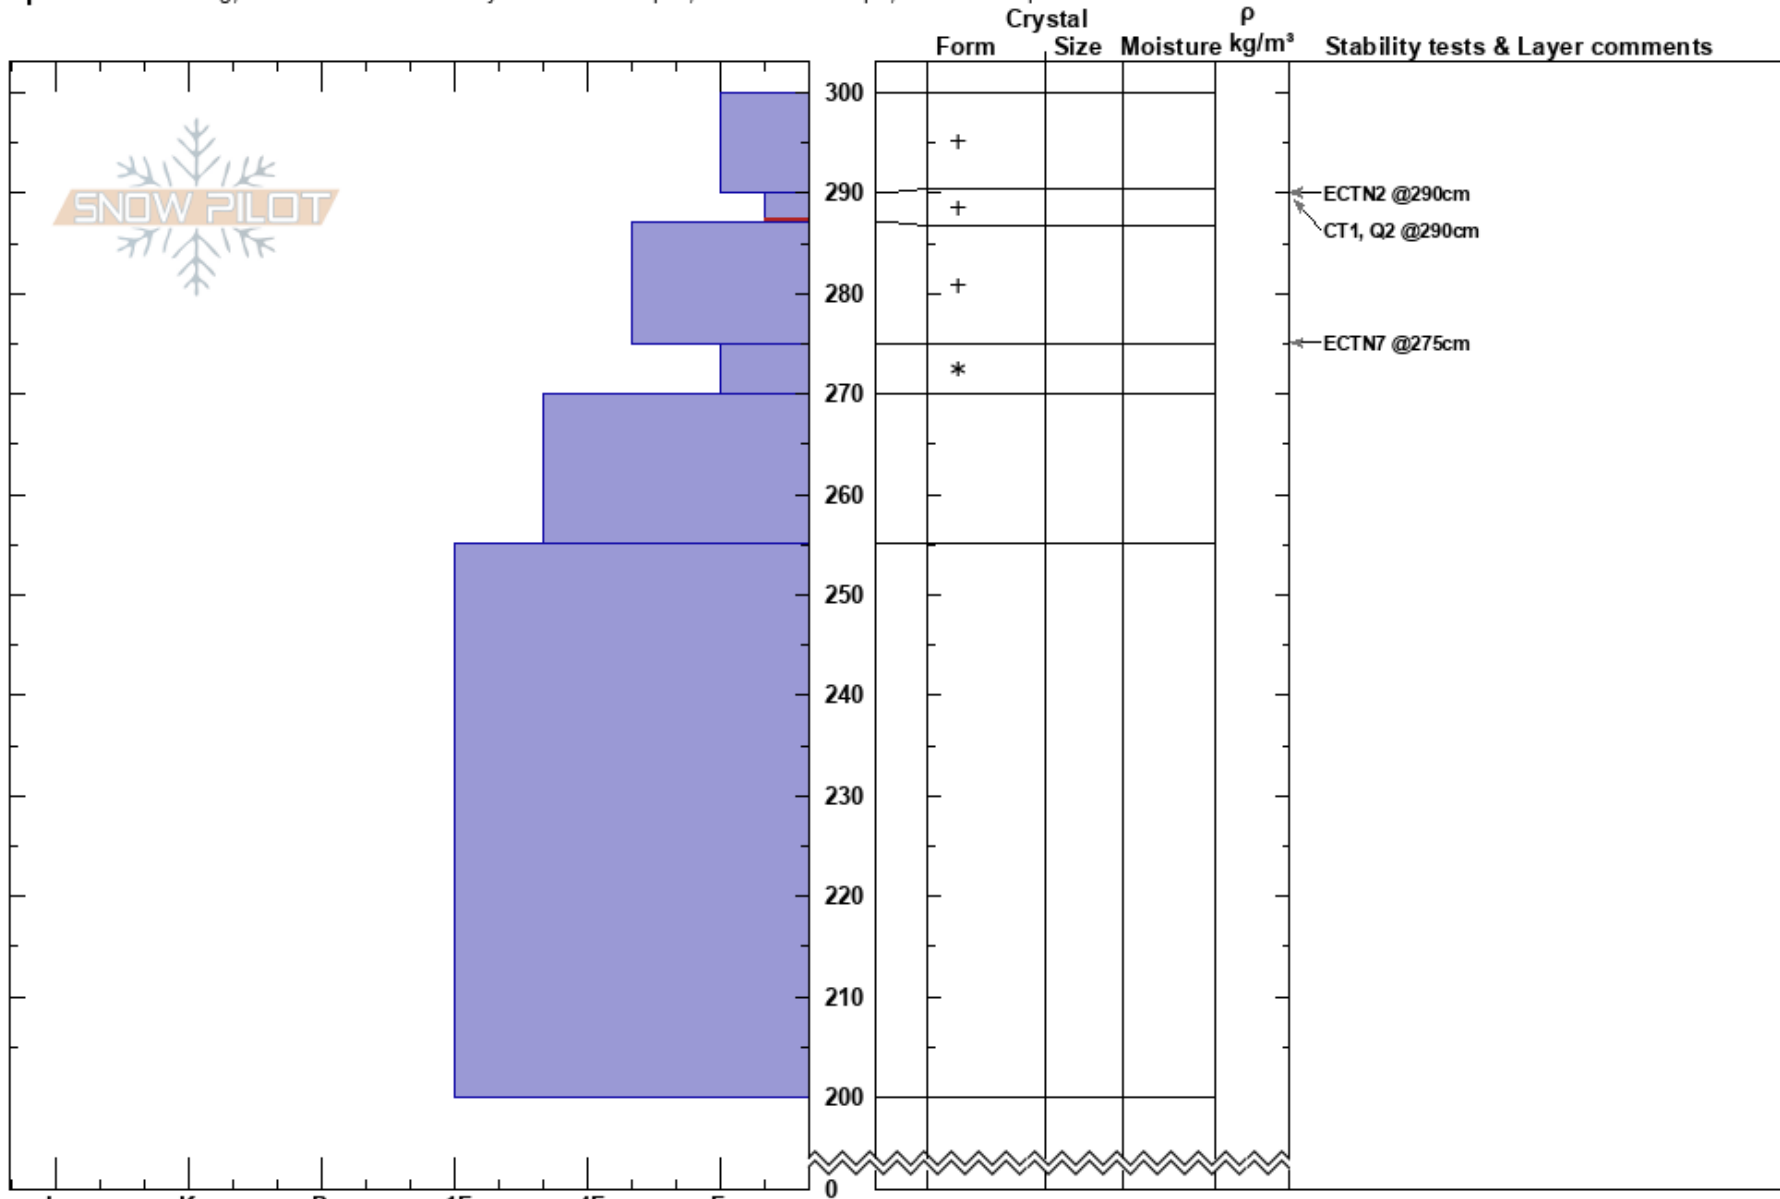

Woody ridge
 Cooke City
 MT
 Elevation: 9420 ft
 Aspect: 265°

Alex Marienthal
 02/02/2018 - 1:15pm
 Co-ord: 44.98464N, -109.92780W
 Slope Angle: 22°
 Wind Loading:

Stability: Fair Unstable
 Air Temperature:
 Sky Cover: OVC
 Precipitation: S-1
 Wind: SW Moderate
 HS:300
 Layer Notes:
 290-287cm:Problematic layer

Specifics: Cracking; Recent avalanche activity on different slopes; Ski tracks on slope; We skied slope

Notes: Upper 4" of storm slab very reactive to ski cuts on rollovers, especially where there is slight wind effect. Ski triggered D1 storm slabs. Otherwise good stability in this pit.
 Possible previous skier track/traffic down 40-60cm.