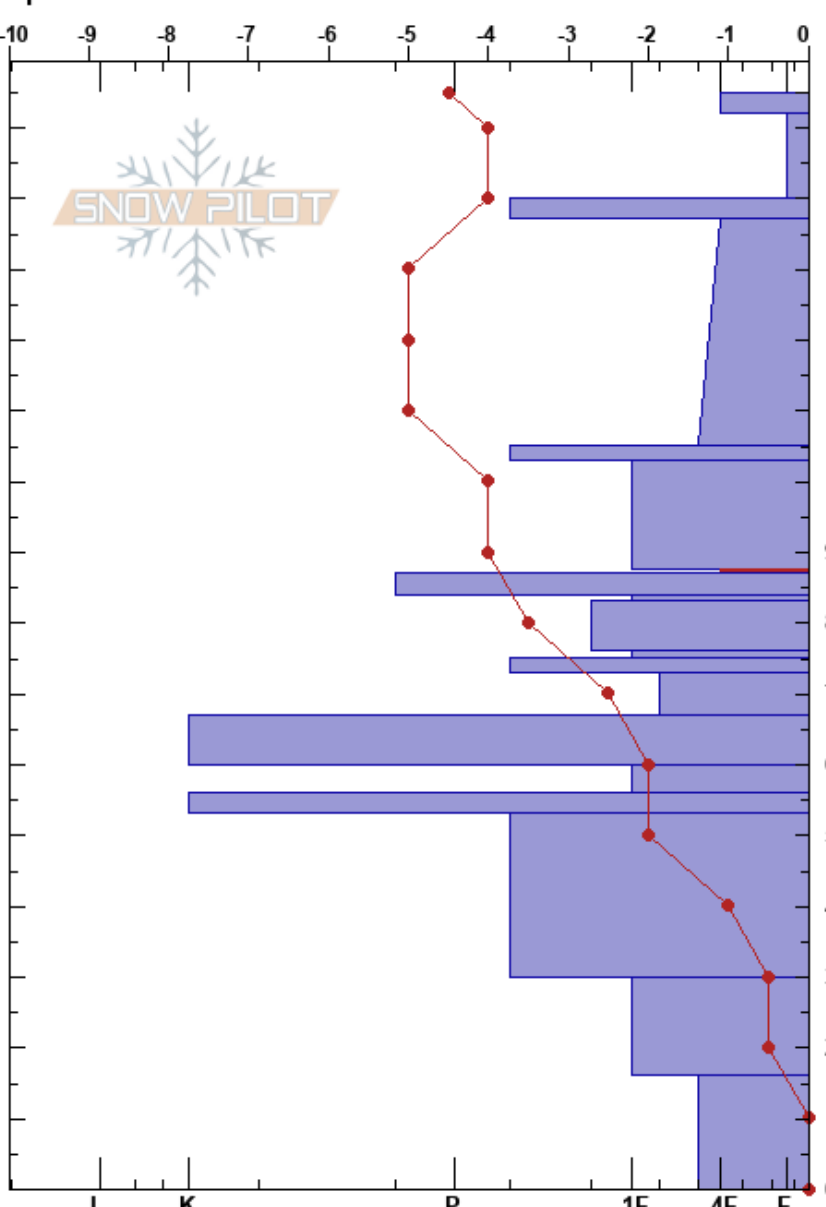

Shed 11 Wx, GNP
 Flathead Range
 MT
Elevation: 6448 ft
Aspect: 191°
Specifics:

Jackson George
 03/05/2024 - 1:46pm
Co-ord: 48.24641N, -113.54304W
Slope Angle: 24°
Wind Loading: no

Stability:
Air Temperature: -6°C
Sky Cover: BKN
Precipitation: S-1
Wind: W Light Breeze

HS: 155
Layer Notes:
 155-152cm: Moist Surface Snow
 140-137cm: March 4th Sun Crust
 87.5-87cm: Problematic layer
 87-84cm: February 19th Crust
 75-73cm: February 6th Crust
 [More Layer Comments below]

Depth (cm)	Crystal		Moisture	Stability tests & Layer comments
	Form	Size		
155				
150	+		M	155-152cm: Moist Surface Snow
145	+		D	
140	-		D	140-137cm: March 4th Sun Crust
135				
130	/		D	
125				
120				
115				
110	⊙		D	
105	●	0.5-1	D	
100	⊖	0.3-0.5	D	
95	⊙		D	
90	□	0.5-1	D	87-84cm: February 19th Crust ECTP24 @87cm
85	⊖	0.5-1	D	ECTP27 @87cm
80	□	0.5-1	D	PST40/115 (End) @87cm
75	⊙		D	CT22, Q1 @87cm
70	□	1	D	
65	⊙		D	75-73cm: February 6th Crust
60	⊖	1	D	67-60cm: February 3rd Crust
55	⊙		D	
50				
45				
40	□	0.5	D	
35				
30				
25	□	1-1.5	D	
20				
15				
10	□	2	D	
5				
0				

Notes: . Additional Layer Comments: 60-67cm: February 3rd Crust;