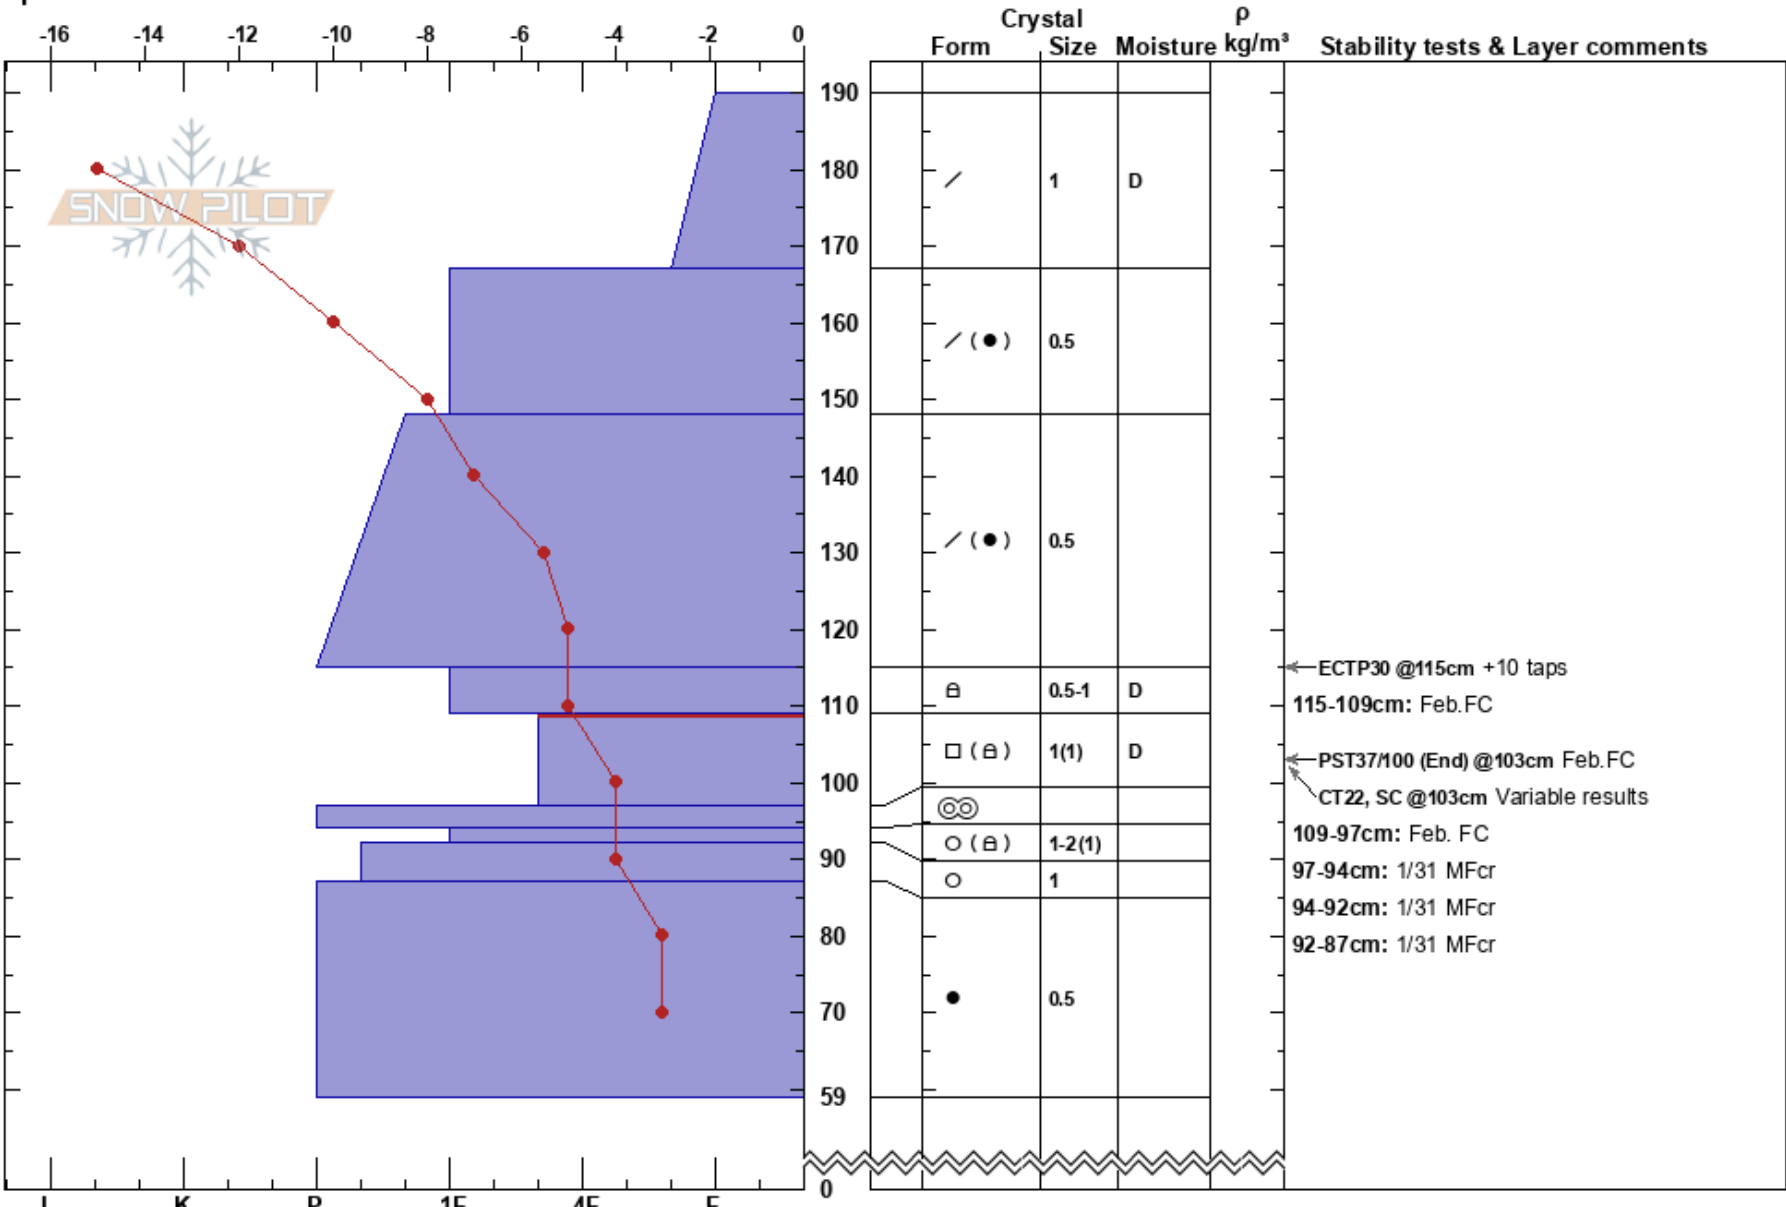

20240305_KangarooCrownDrew Lovell
 North Cascades, East 03/05/2024 - 11:00am
 WA
Elevation: 6750 ft
Aspect: NW
Specifics:

Co-ord:
Slope Angle: 34°
Wind Loading: previous

Stability:
Air Temperature: -7°C
Sky Cover: CLR
Precipitation: NO
Wind: Calm

HS:190
PF:35
PS:25
Layer Notes:
 115-109cm: Feb.FC
 109-97cm: Feb. FC
 109-97cm: Problematic layer
 97-94cm: 1/31 MFcr
 94-92cm: 1/31 MFcr
 [More Layer Comments below]

Notes: . Additional Layer Comments: 87-92cm: 1/31 MFcr;