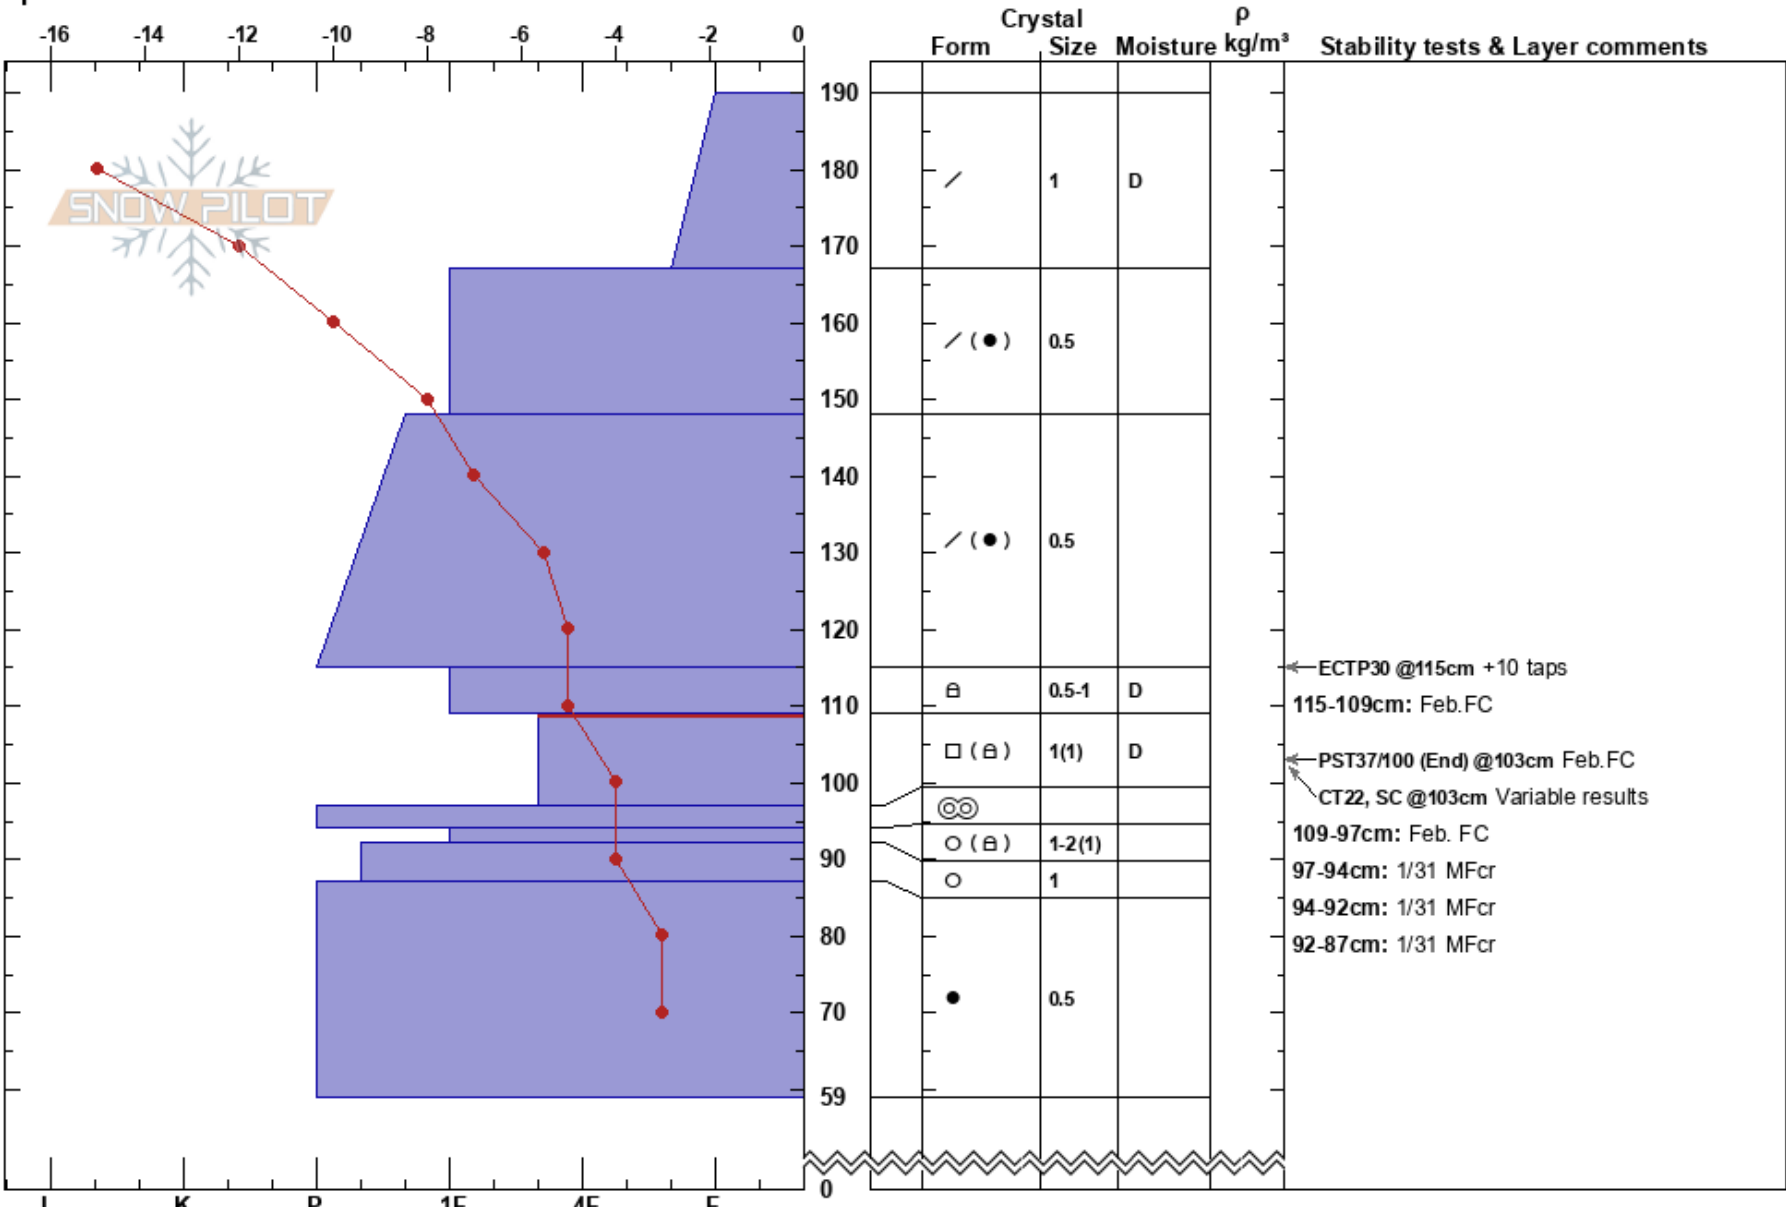

20240305\_KangarooCrownDrew Lovell  
 North Cascades, East 03/05/2024 - 11:00am  
 WA  
**Elevation:** 6750 ft  
**Aspect:** NW  
**Specifics:**

**Co-ord:**  
**Slope Angle:** 34°  
**Wind Loading:** previous

**Stability:**  
**Air Temperature:** -7°C  
**Sky Cover:** CLR  
**Precipitation:** NO  
**Wind:** Calm

**HS:** 190  
**PF:** 35  
**PS:** 25  
**Layer Notes:**  
 115-109cm: Feb.FC  
 109-97cm: Feb. FC  
 109-97cm: Problematic layer  
 97-94cm: 1/31 MFcr  
 94-92cm: 1/31 MFcr  
 [More Layer Comments below]

**Notes:** . Additional Layer Comments: 87-92cm: 1/31 MFcr;