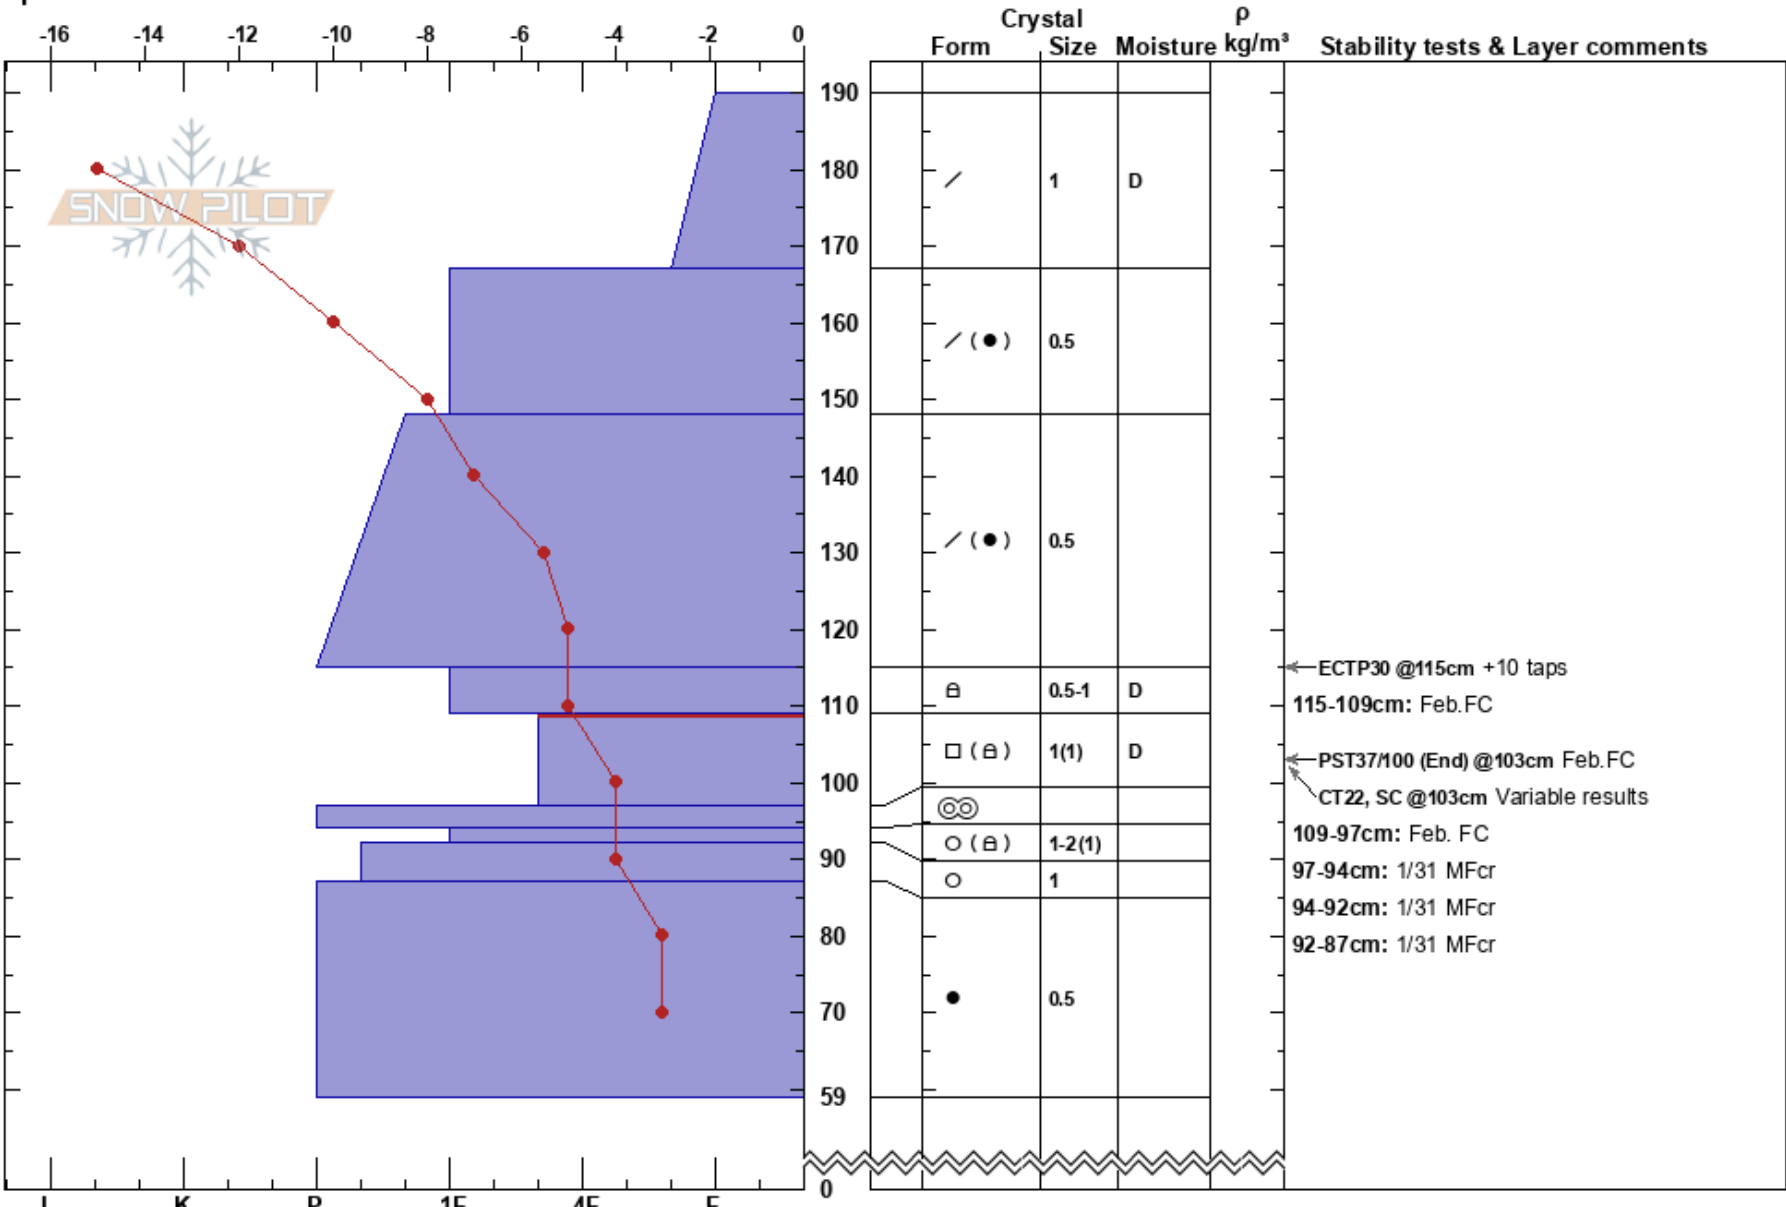

20240305_KangarooCrownDrew Lovell
 North Cascades, East 03/05/2024 - 11:00am
 WA
Elevation: 6750 ft
Aspect: NW
Specifics:

Co-ord:
Slope Angle: 34°
Wind Loading: previous

Stability:
Air Temperature: -7°C
Sky Cover: CLR
Precipitation: NO
Wind: Calm

HS: 190
PF: 35
PS: 25
Layer Notes:
 115-109cm: Feb.FC
 109-97cm: Feb. FC
 109-97cm: Problematic layer
 97-94cm: 1/31 MFcr
 94-92cm: 1/31 MFcr
 [More Layer Comments below]

Notes: . Additional Layer Comments: 87-92cm: 1/31 MFcr;