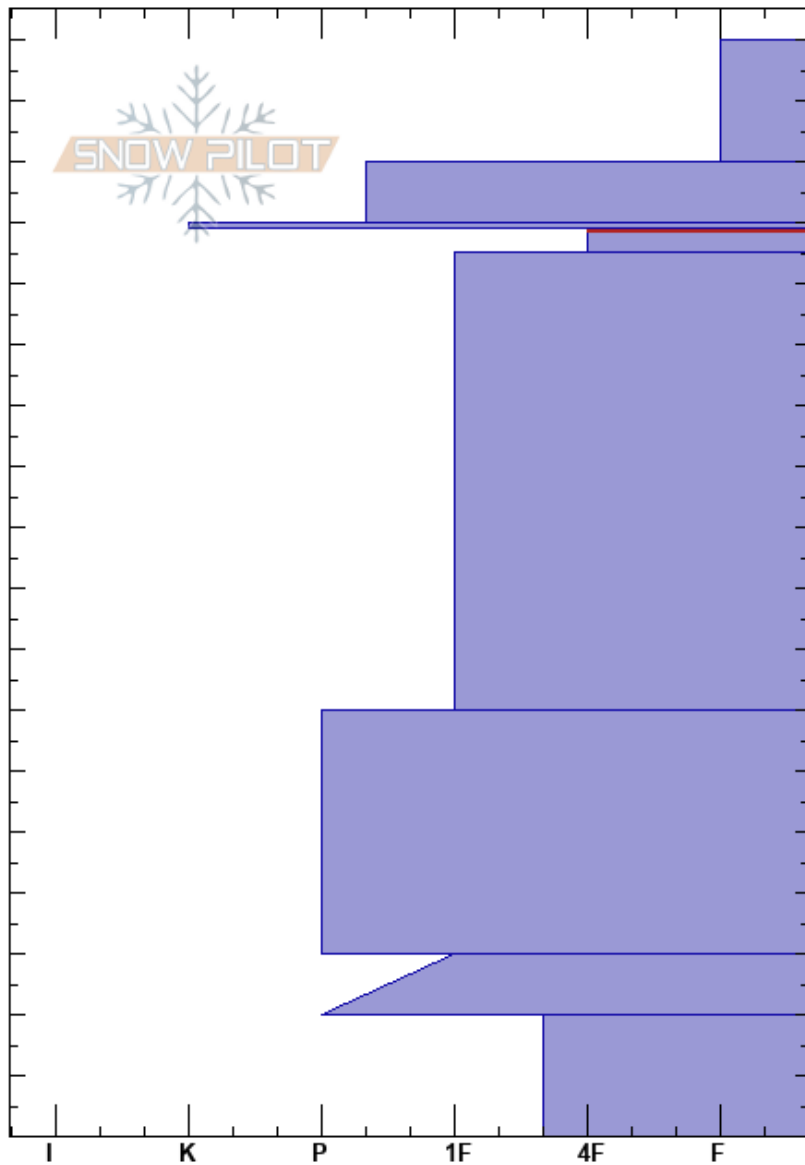

Microdot
 Hatcher Pass
 AK
 Elevation: 4572 ft
 Aspect: S

Ryan Lewthwaite
 03/05/2024 - 1:30pm
 Co-ord: 61.79359N, -149.26034W
 Slope Angle: 36°
 Wind Loading: yes

Stability: Fair
 Air Temperature: 17°F
 Sky Cover: OVC
 Precipitation: NO
 Wind: SE Light Breeze

HS: 180
 PF: 10
 PS: 8
 Layer Notes:
 149-145cm: Problematic layer
 30-20cm: Deteriorating
 20-0cm: Chains

Specifics: Recent avalanche activity on different slopes; We skied slope

Crystal Form	Crystal Size	Moisture	ρ kg/m ³	Stability tests & Layer comments
+				
⬤				
■				
⊖				
⊖				
⊖		D-M		
⊖⊖				30-20cm: Deteriorating
□ (∧)		M		ECTX CTN Irreg Crust Brk

20-0cm: Chains

Notes: