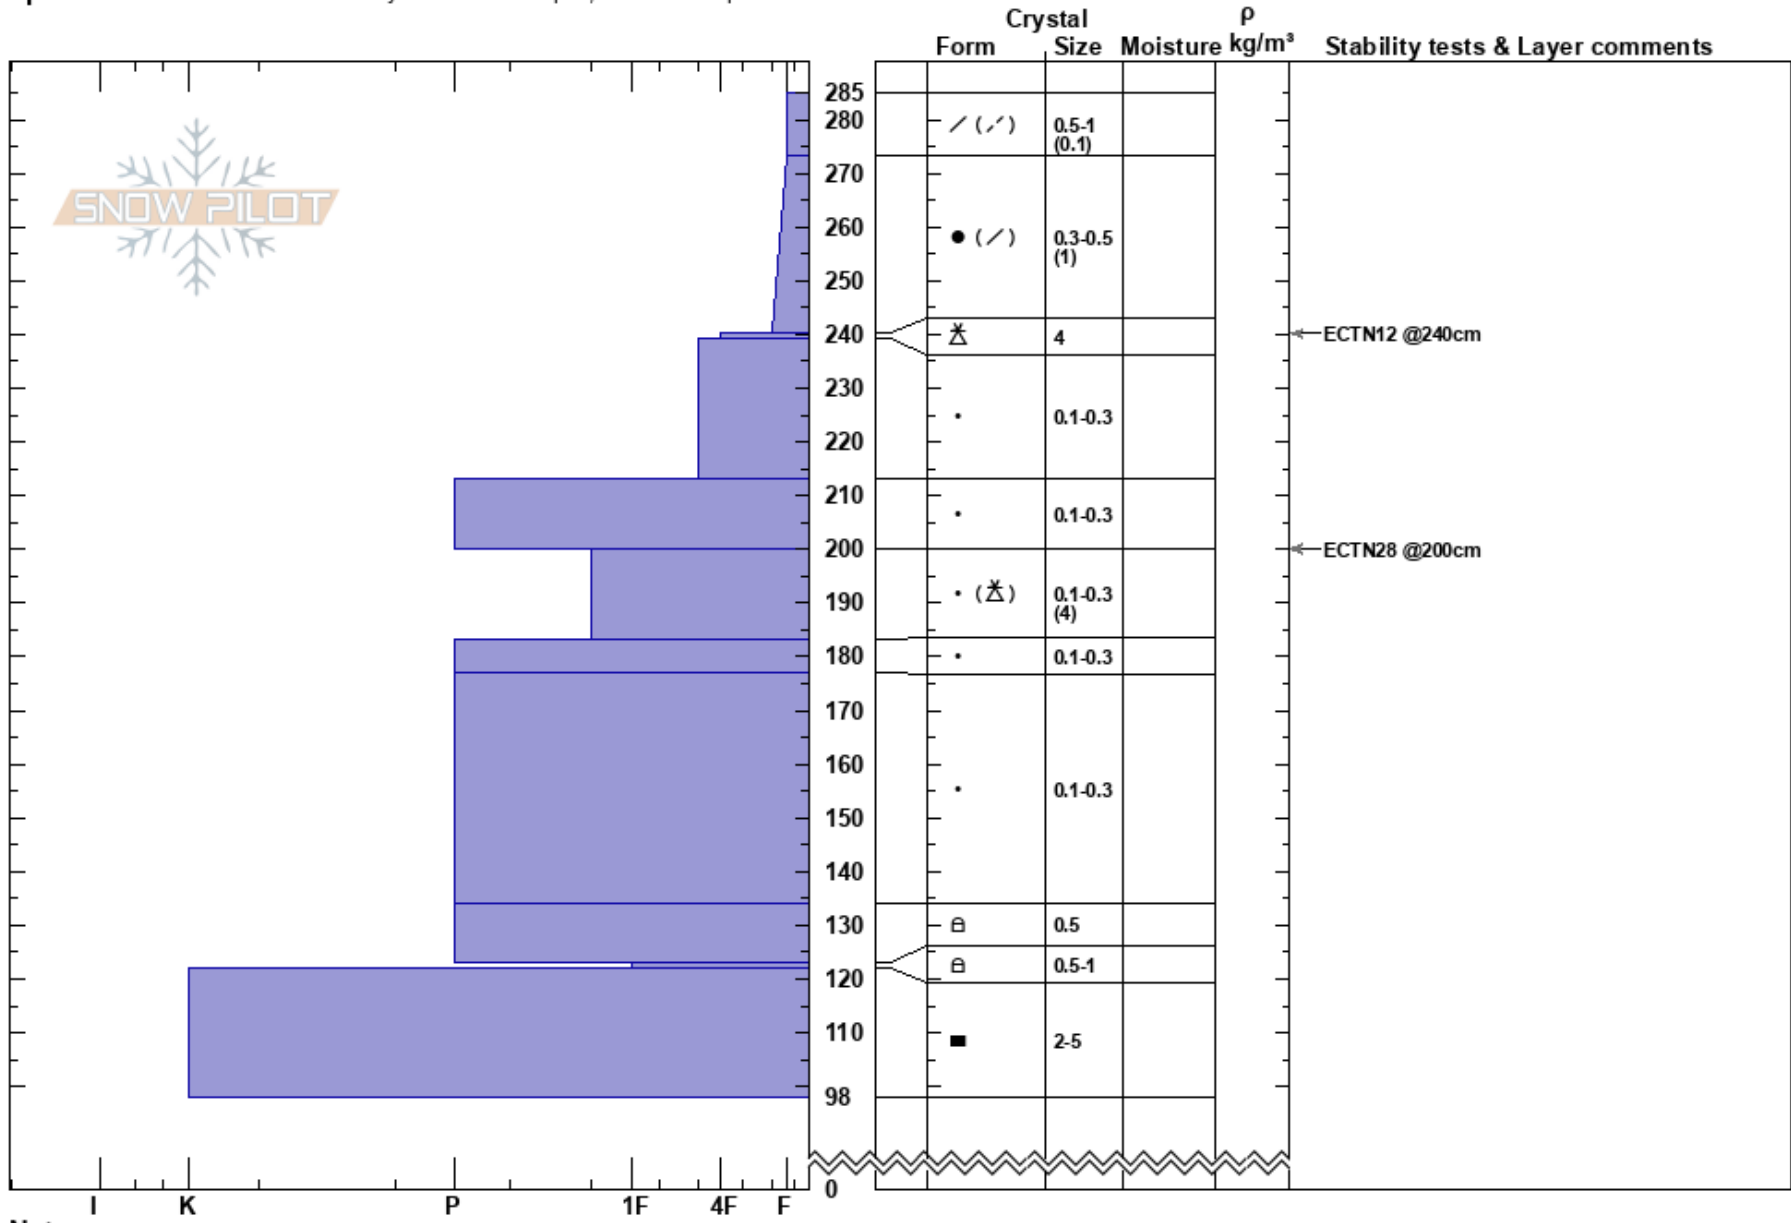

tunnel ridge 1  
 Flathead Range  
 MT  
 Elevation: 5800 ft  
 Aspect: NE  
 Specifics: Recent avalanche activity on different slopes; We skied slope

Jeff Metsky  
 03/05/2024 - 11:00am  
 Co-ord: 12U 300253W 5356111N  
 Slope Angle: 17°  
 Wind Loading: yes

Stability: Good HS:285  
 Air Temperature: -4°C PF:35 123-122cm:Problematic layer  
 Sky Cover: BKN PS:20  
 Precipitation: NO  
 Wind: SW Light Breeze

Notes: