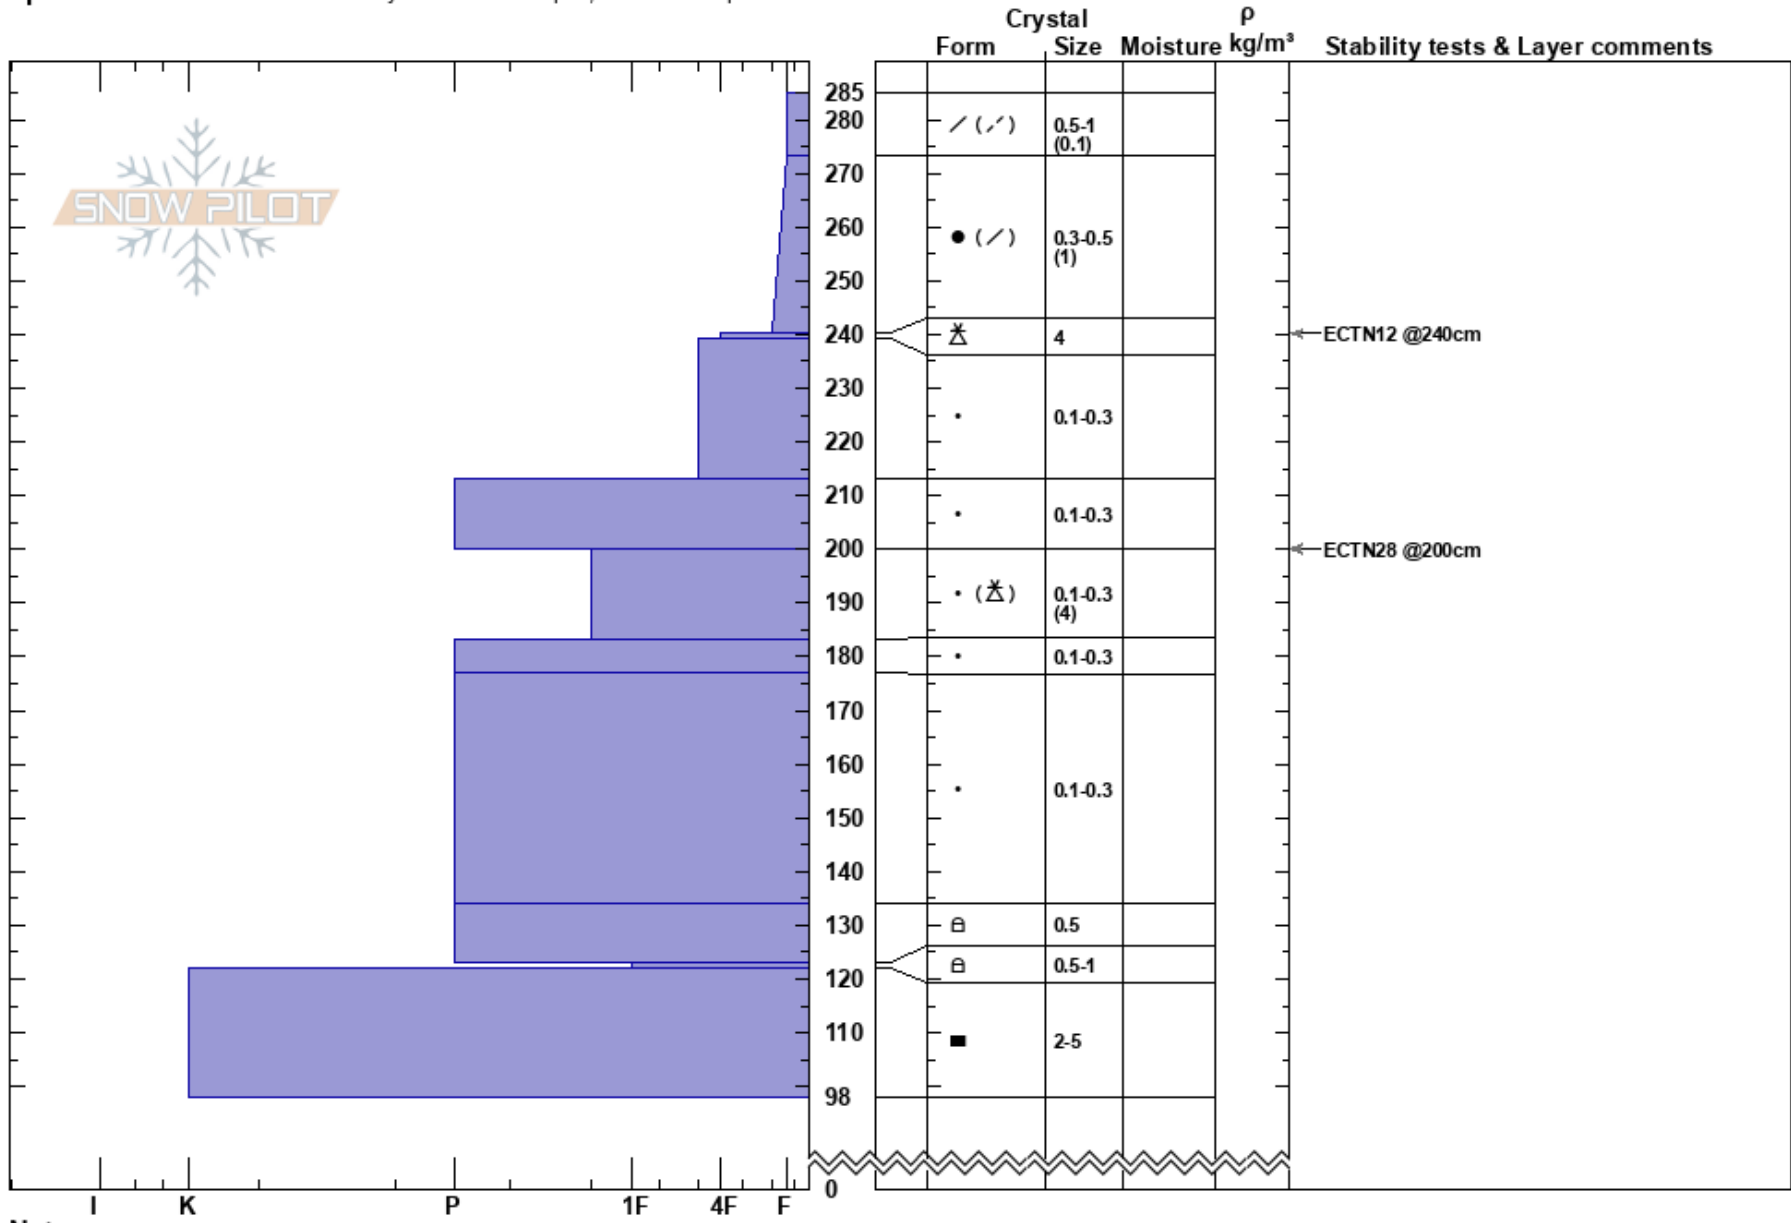

tunnel ridge 1
 Flathead Range
 MT
 Elevation: 5800 ft
 Aspect: NE
 Specifics: Recent avalanche activity on different slopes; We skied slope

Jeff Metsky
 03/05/2024 - 11:00am
 Co-ord: 12U 300253W 5356111N
 Slope Angle: 17°
 Wind Loading: yes

Stability: Good HS:285
 Air Temperature: -4°C PF:35 123-122cm:Problematic layer
 Sky Cover: BKN PS:20
 Precipitation: NO
 Wind: SW Light Breeze

Notes: