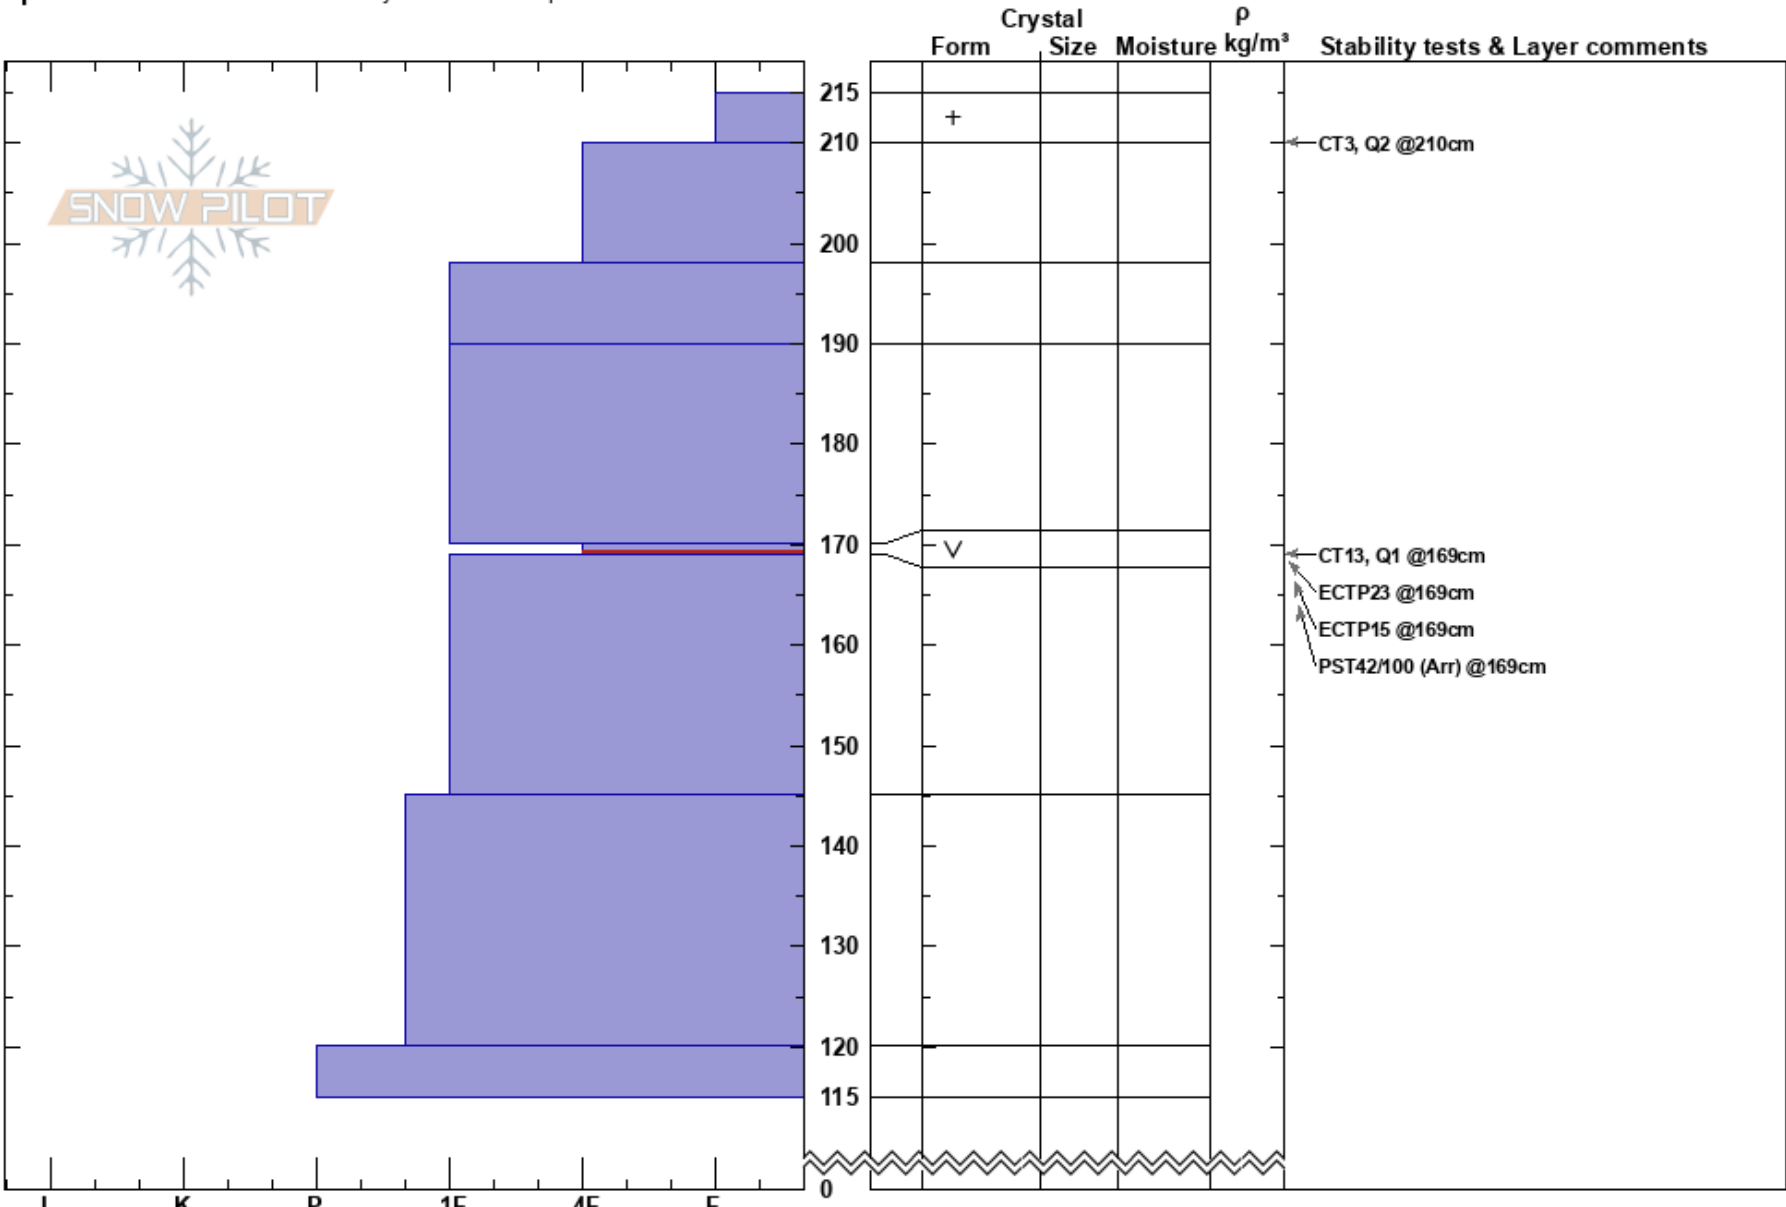

Mt. Abundance
 Cooke City
 MT
 Elevation: 9000 ft
 Aspect: 123°
 Specifics: Recent avalanche activity on different slopes

Alex Marienthal
 02/01/2018 - 12:32pm
 Co-ord: 45.06263N, -110.01007W
 Slope Angle: 24°
 Wind Loading:

Stability: Fair Unstable
 Air Temperature:
 Sky Cover: SCT
 Precipitation: NO
 Wind: SW Calm

HS:215
 PS: 20 170-169cm: Problematic layer

Layer Notes:

Notes: