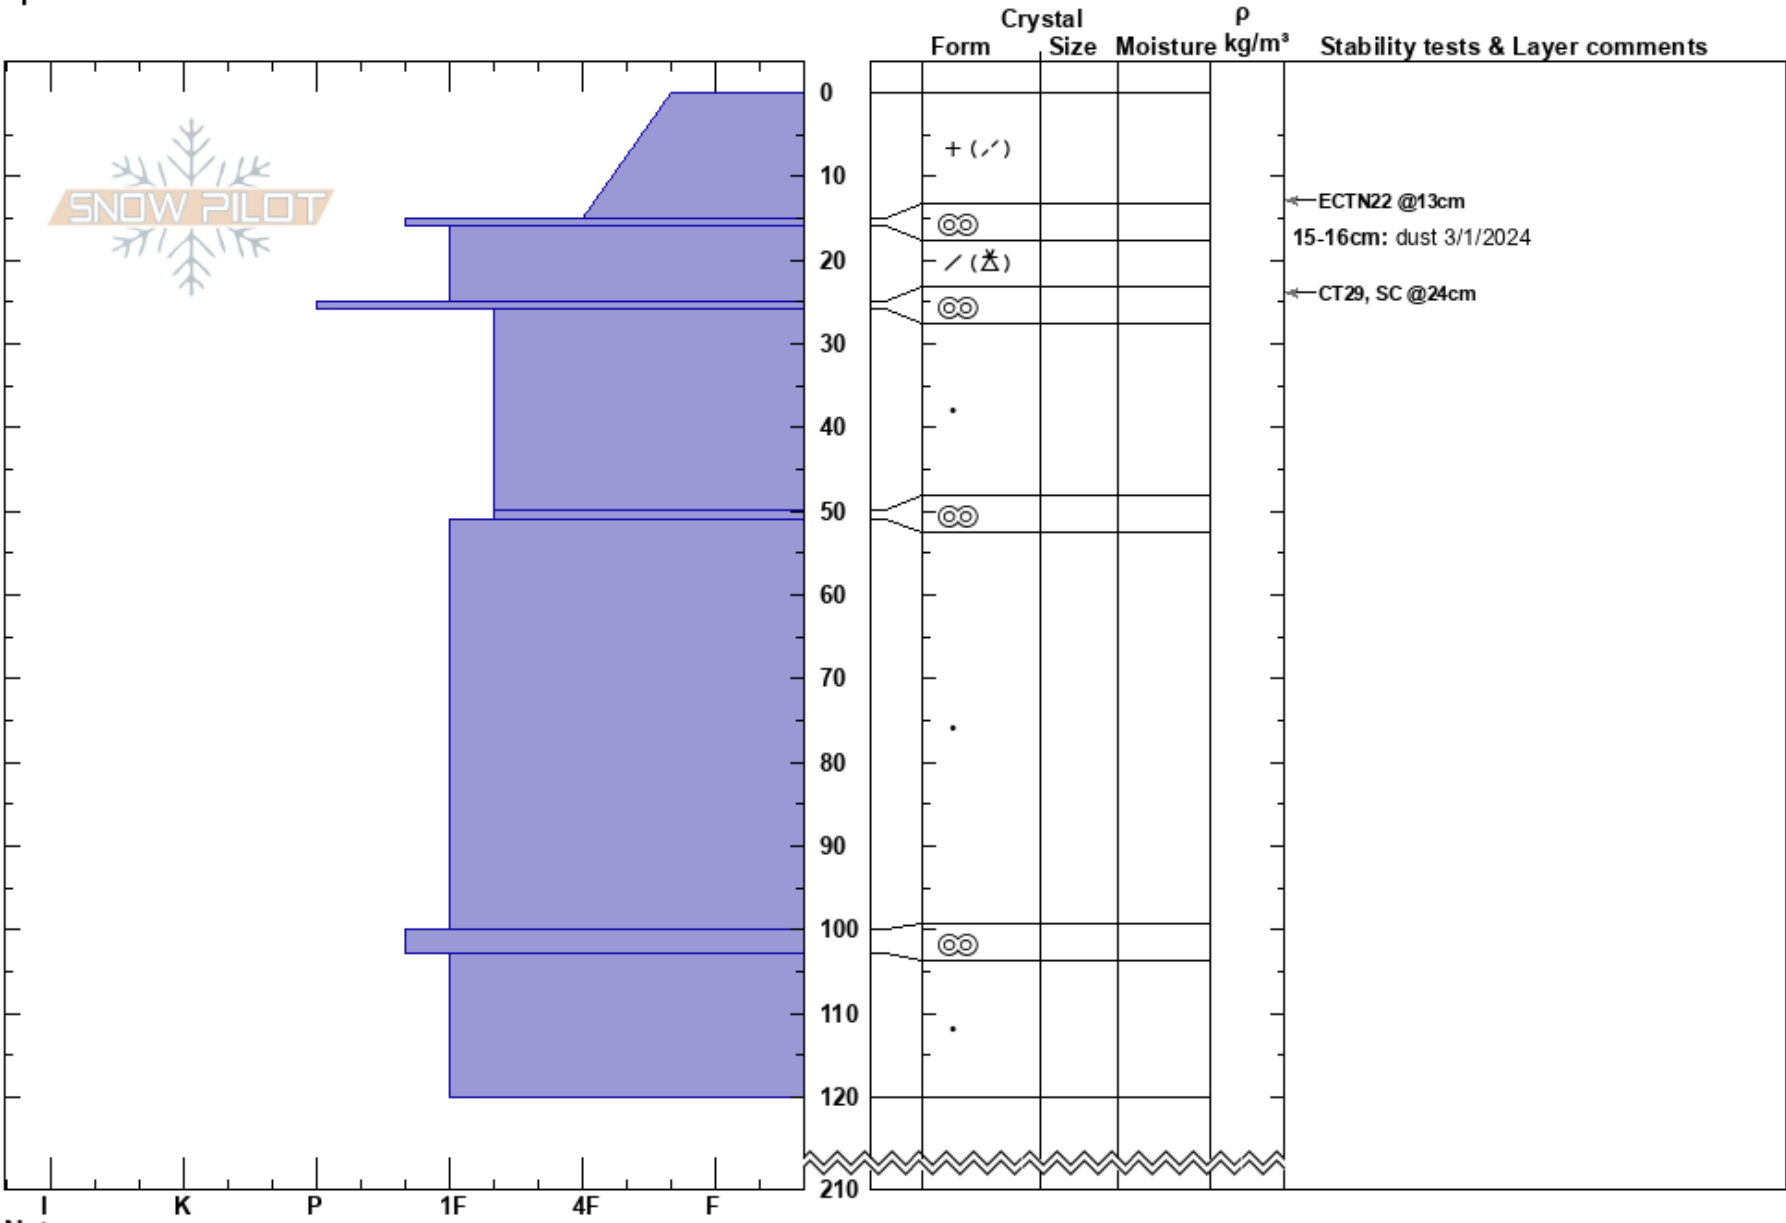

Wood Camp  
 Bear River Range  
 UT  
 Elevation: 7200 ft  
 Aspect: NW  
 Specifics:

Chris Benson  
 03/05/2024 - 2:00pm  
 Co-ord: 12T 445931W 4630847N  
 Slope Angle: 22°  
 Wind Loading: yes

Stability:  
 Air Temperature:  
 Sky Cover: X  
 Precipitation: S1  
 Wind: SW Moderate

HS:210  
 PF:30 15-16cm: dust 3/1/2024  
 PS:20

Notes: