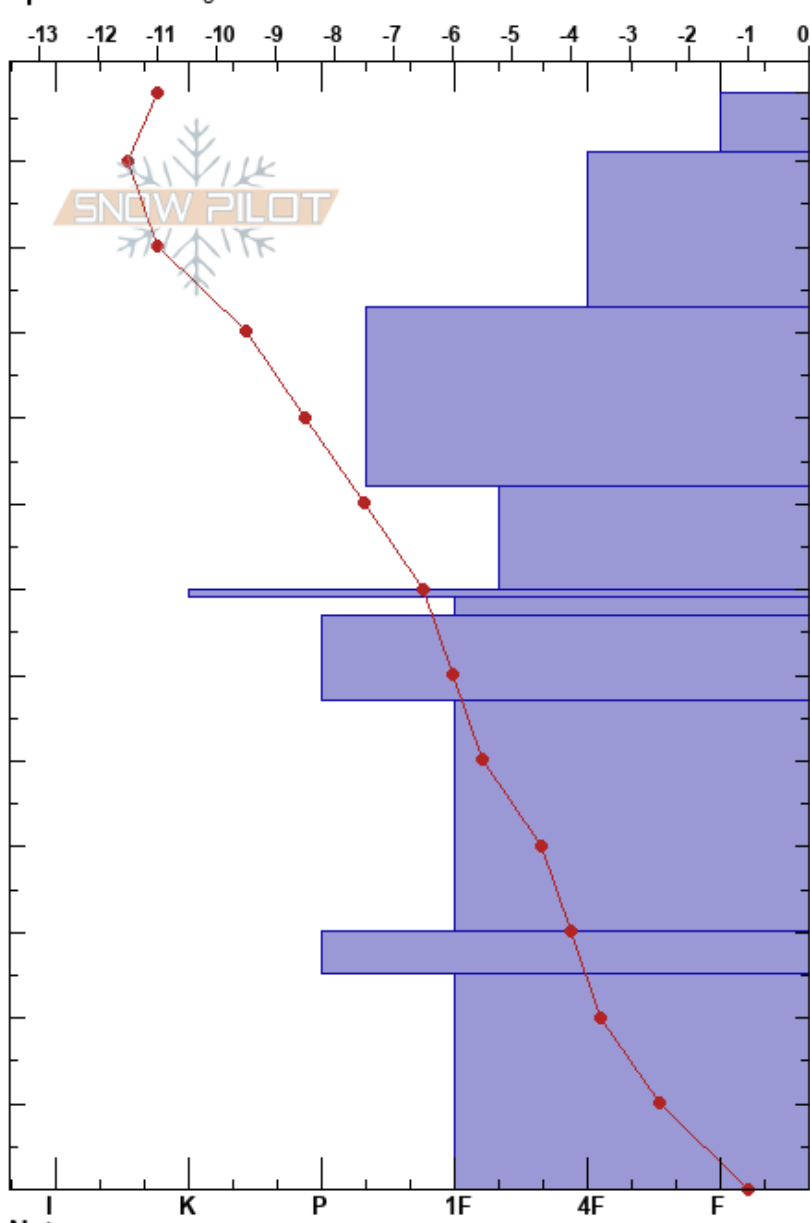

Goat's Eye Study Plot Banff Visitor Safety
 Banff, Yoho and Kootenay 05/03/2024 - 13:00
 AB Co-ord: 51.08945N, -115.75441W
 Elevation: 2275 m Slope Angle: 0°
 Aspect: Wind Loading:
 Specifics: Pit dug in a Ski Area

Stability: HS:128 Layer Notes:
 Air Temperature: -14°C PF:55 69-67cm:Problematic layer
 Sky Cover: OVC
 Precipitation: S-1
 Wind: NE Light Breeze

Height (cm)	Crystal		Moisture	ρ kg/m ³	Stability tests & Layer comments
	Form	Size			
128	/ (+)		D		
120	/				
110	/				
100	.				
90	.				
80	□				← CT25, SP @82cm
70	■				← ECTP24 @68cm Feb 3 interface
70	□	2			
60	□				
50					
40	□				
30	^				
20					
10	^				
0					