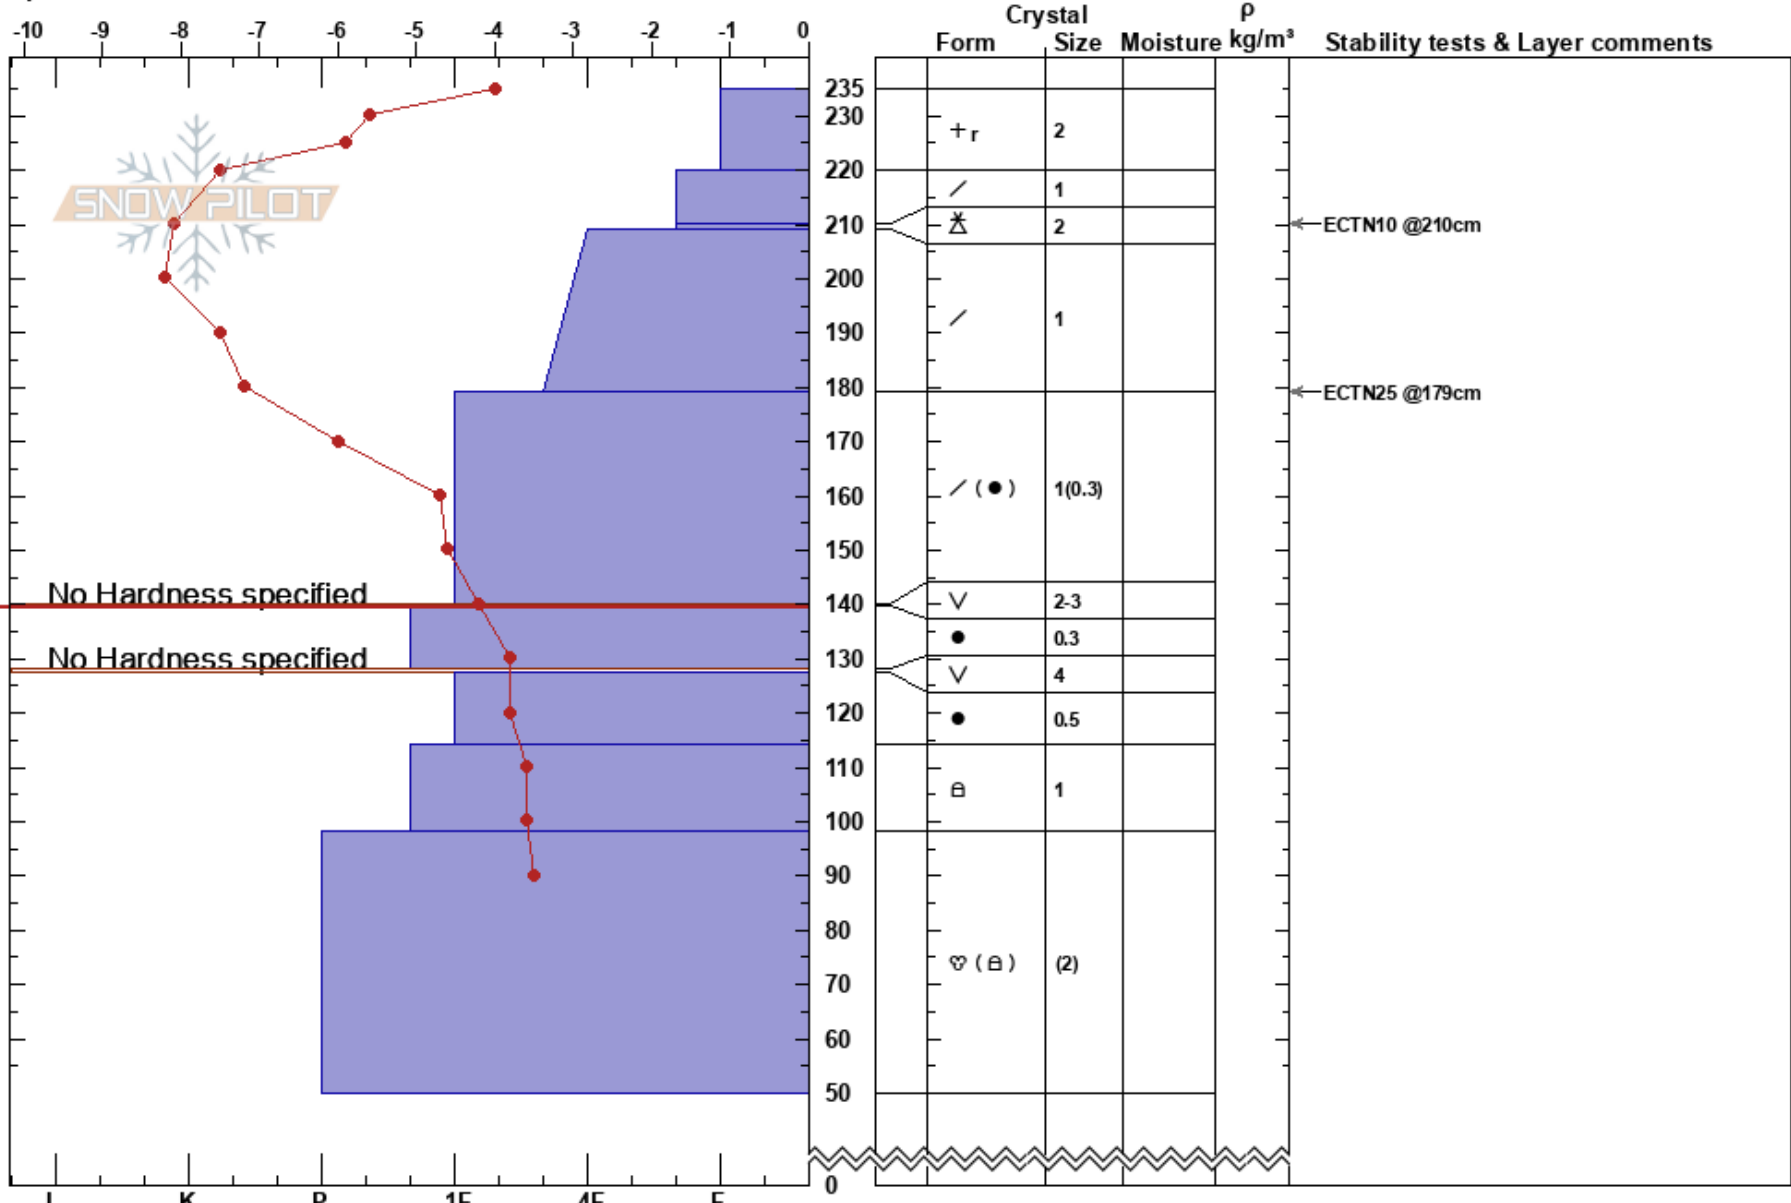

Solitude  
Silver Valley Area  
ID  
Elevation: 5800 ft  
Aspect: N

Drew Mahan  
03/04/2024 - 11:00am  
Co-ord:  
Slope Angle: 32°  
Wind Loading: no

Stability:  
Air Temperature: -6°C  
Sky Cover: OVC  
Precipitation: S1  
Wind: SW Light Breeze

HS:235  
PF:50 140-139.5cm:Problematic layer  
PS:30

Specifics: Pit dug in a Ski Area; Ski tracks on slope; We skied slope

Notes: