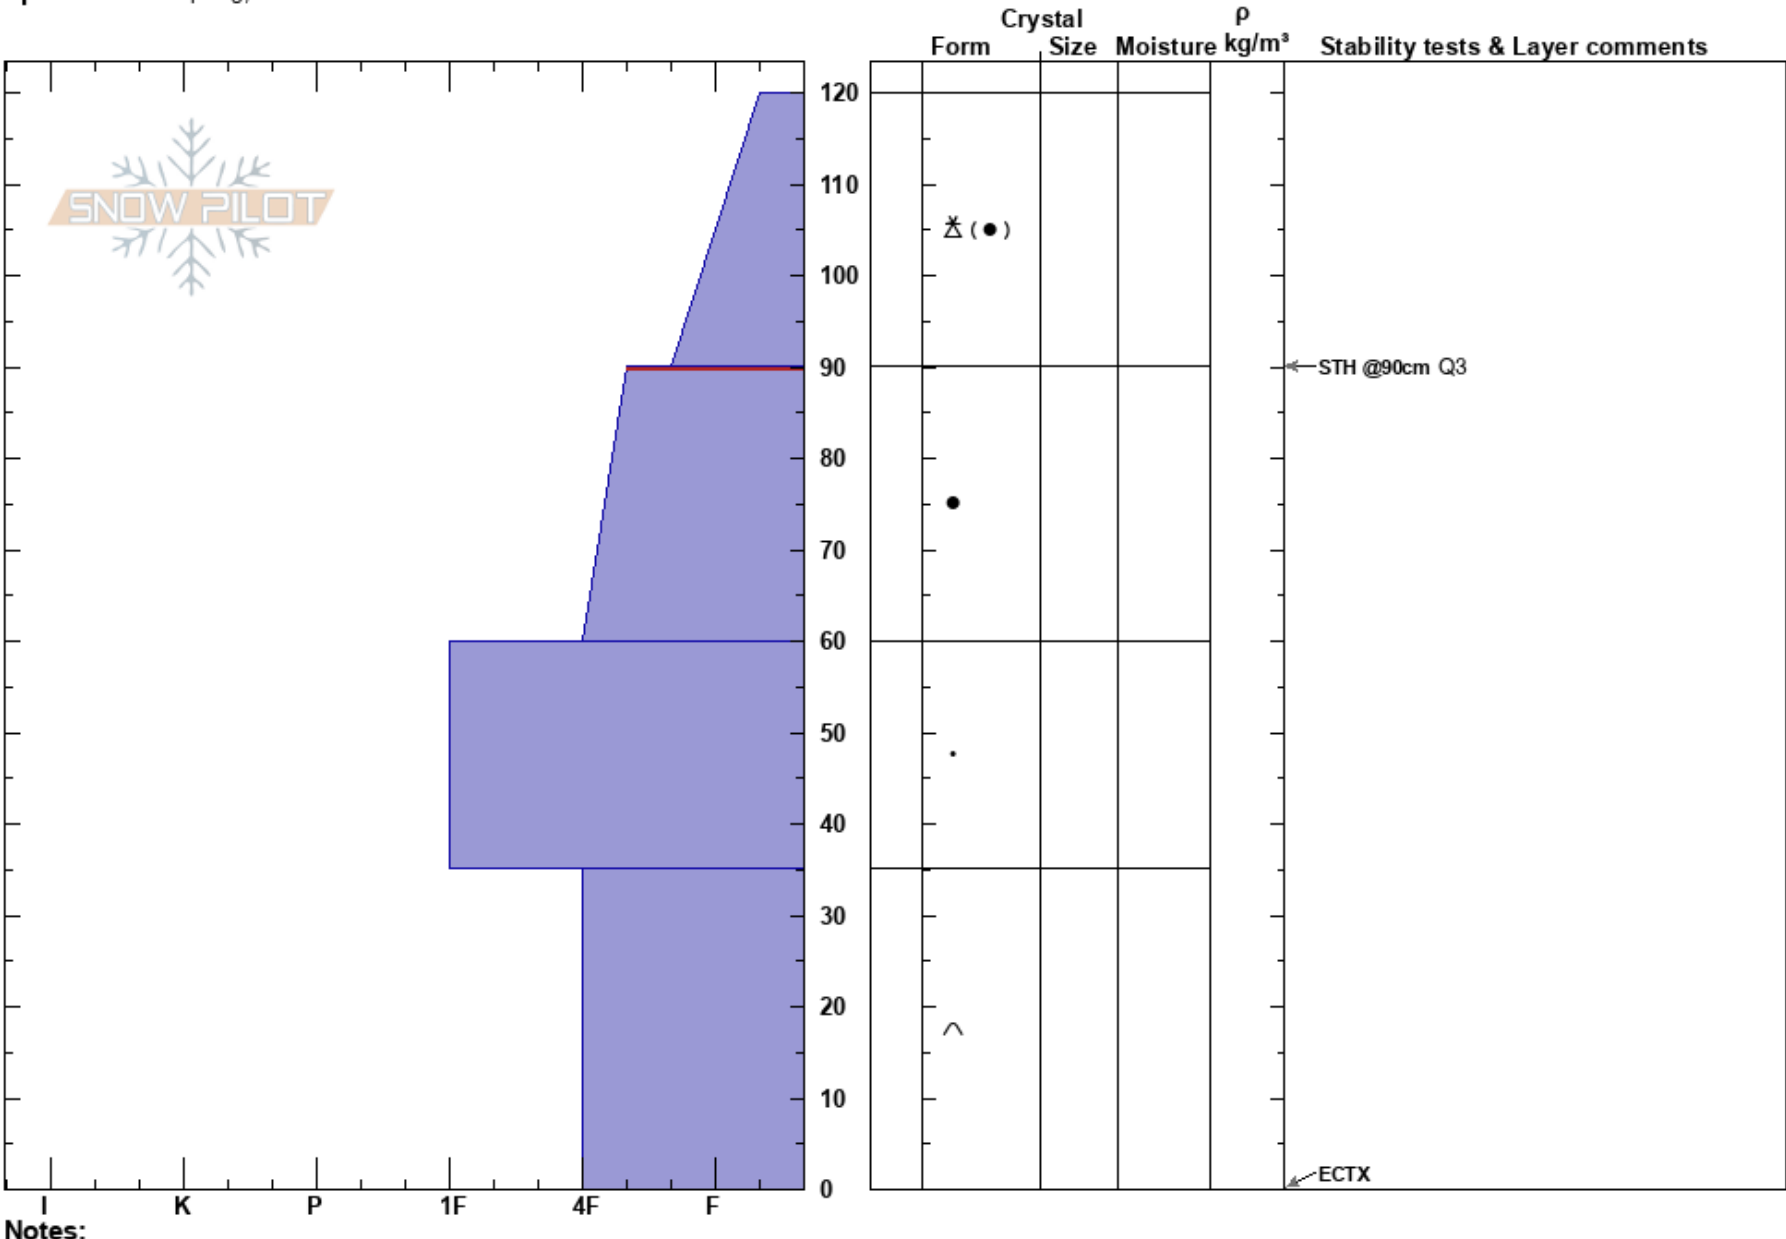

South America
Grand Mesa
CO
Elevation: 9500 ft
Aspect: N
Specifics: Collapsing, localized

Jaime Odin
03/04/2024 - 6:00pm
Co-ord: 39.06312N, -108.12406W
Slope Angle: 20°
Wind Loading:

Stability: Good
Air Temperature:
Sky Cover: SCT
Precipitation: NO
Wind: Calm
HS:120
PF:60 90-60cm:Problematic layer
PS:30