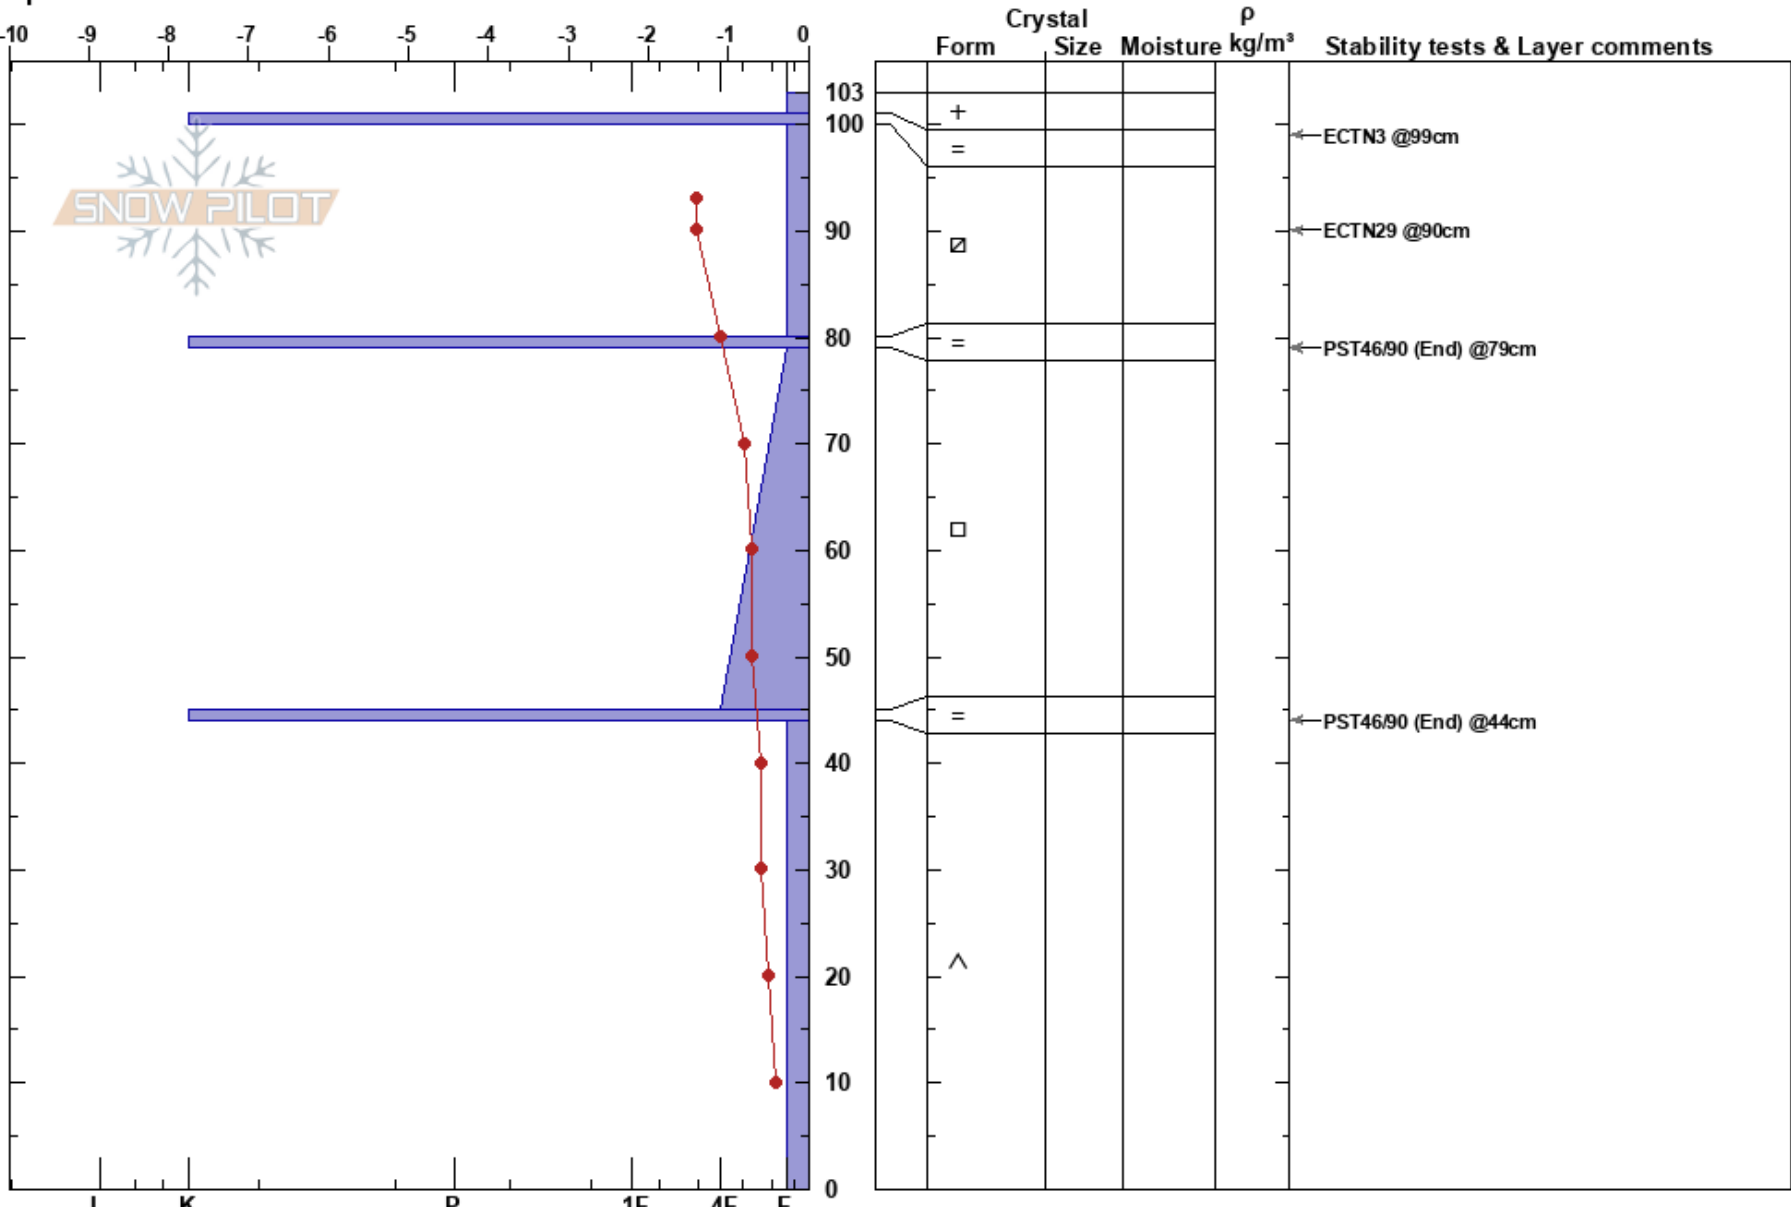

Valles S  
 Funäsfjällen  
 Sweden  
 Elevation: 839 m  
 Aspect: S  
 Specifics:

Matilda Johansson  
 05/03/2024 - 12:00  
 Co-ord: 33V 366141E 6949683N  
 Slope Angle: 27°  
 Wind Loading: no

Stability: HS:103  
 Air Temperature: -1°C PF:20  
 Sky Cover: OVC  
 Precipitation: NO  
 Wind: Calm

Layer Notes:

Notes: TL. PWL och ev. blöt snö.