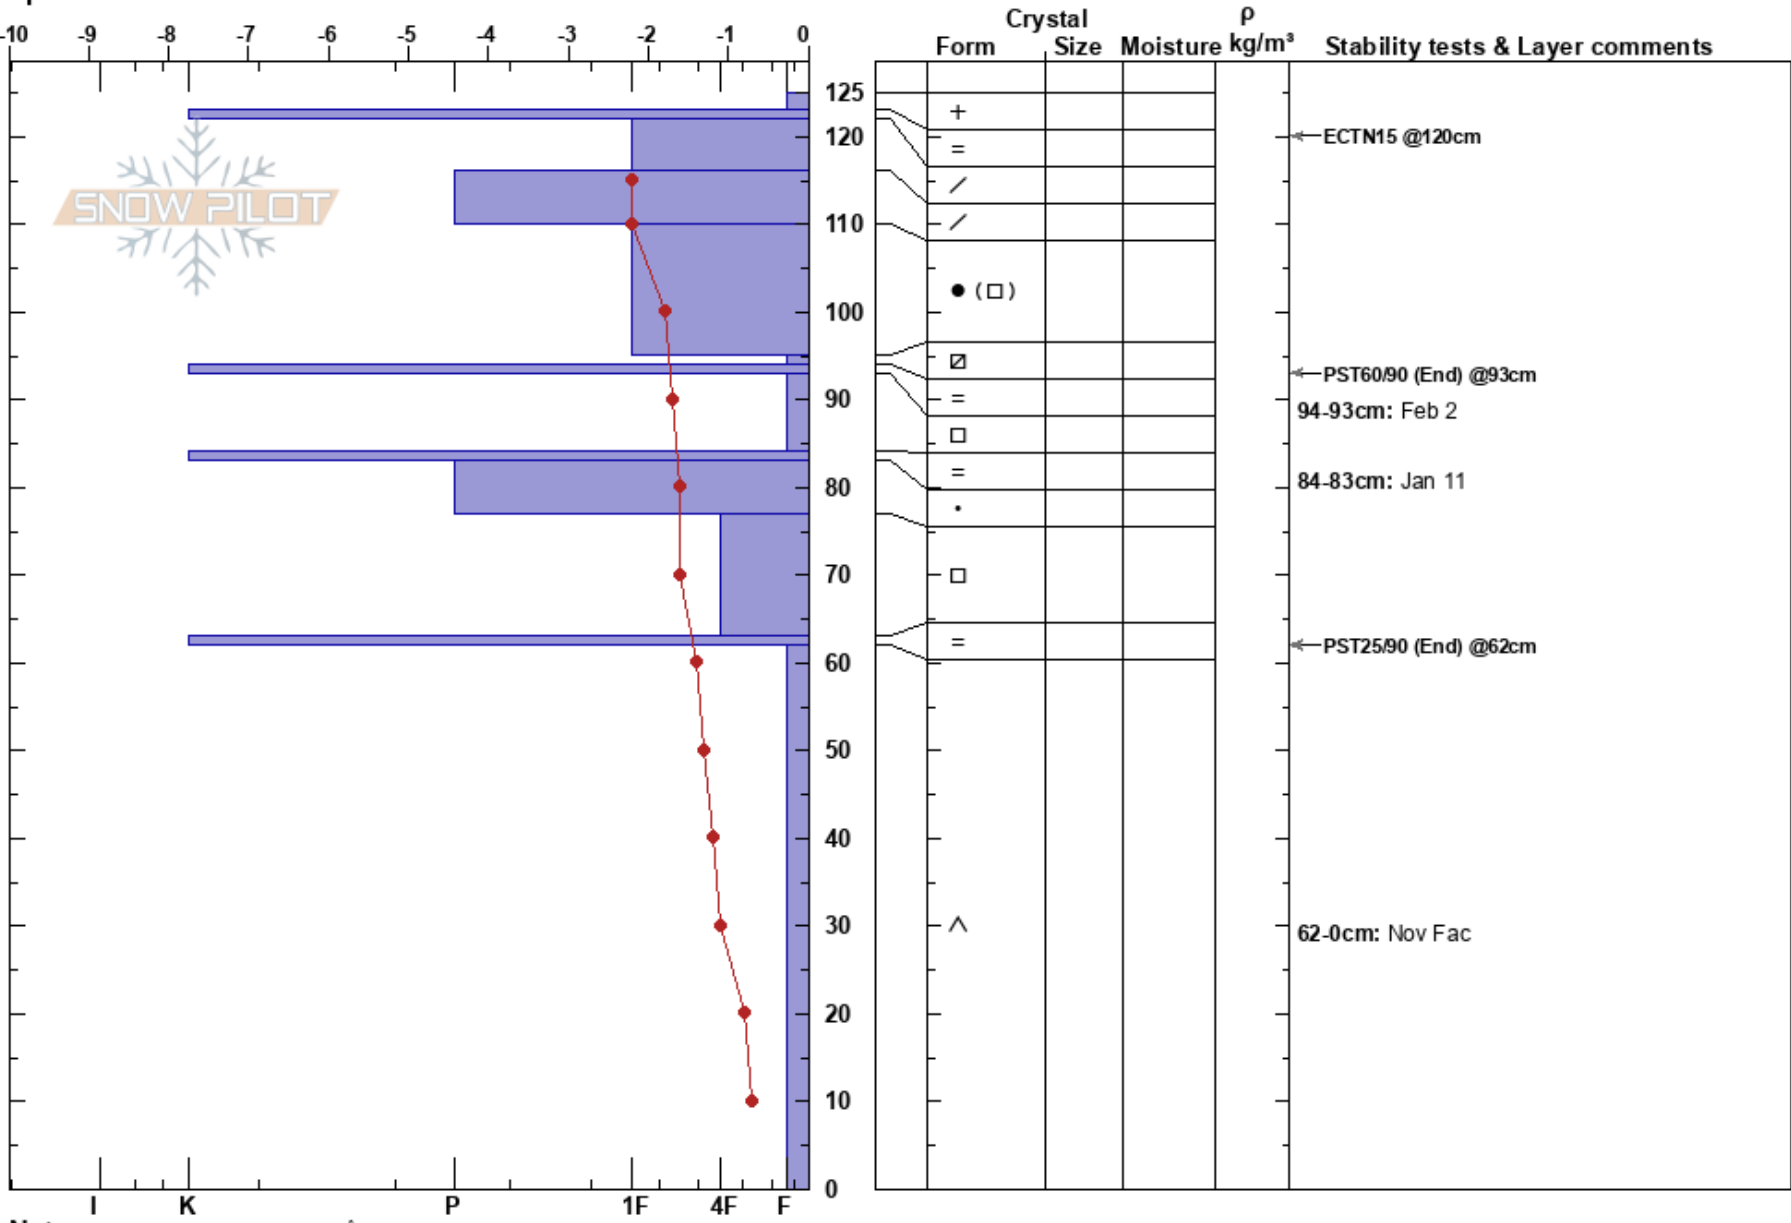

Kariknallarna N-NÖ
 Funäsfjällen
 Sweden
Elevation: 910 m
Aspect: N
Specifics:

Matilda Johansson
 05/03/2024 - 11:00
Co-ord: 33V 364141E 6949828N
Slope Angle: 23°
Wind Loading: no

Stability:
Air Temperature: -3°C
Sky Cover: OVC
Precipitation: NO
Wind: SE Light Breeze

HS: 125
PF: 5
 94-93cm: Feb 2
 84-83cm: Jan 11
 62-0cm: Nov Fac

Notes: TL öppet. PWL och ev. våt snö.