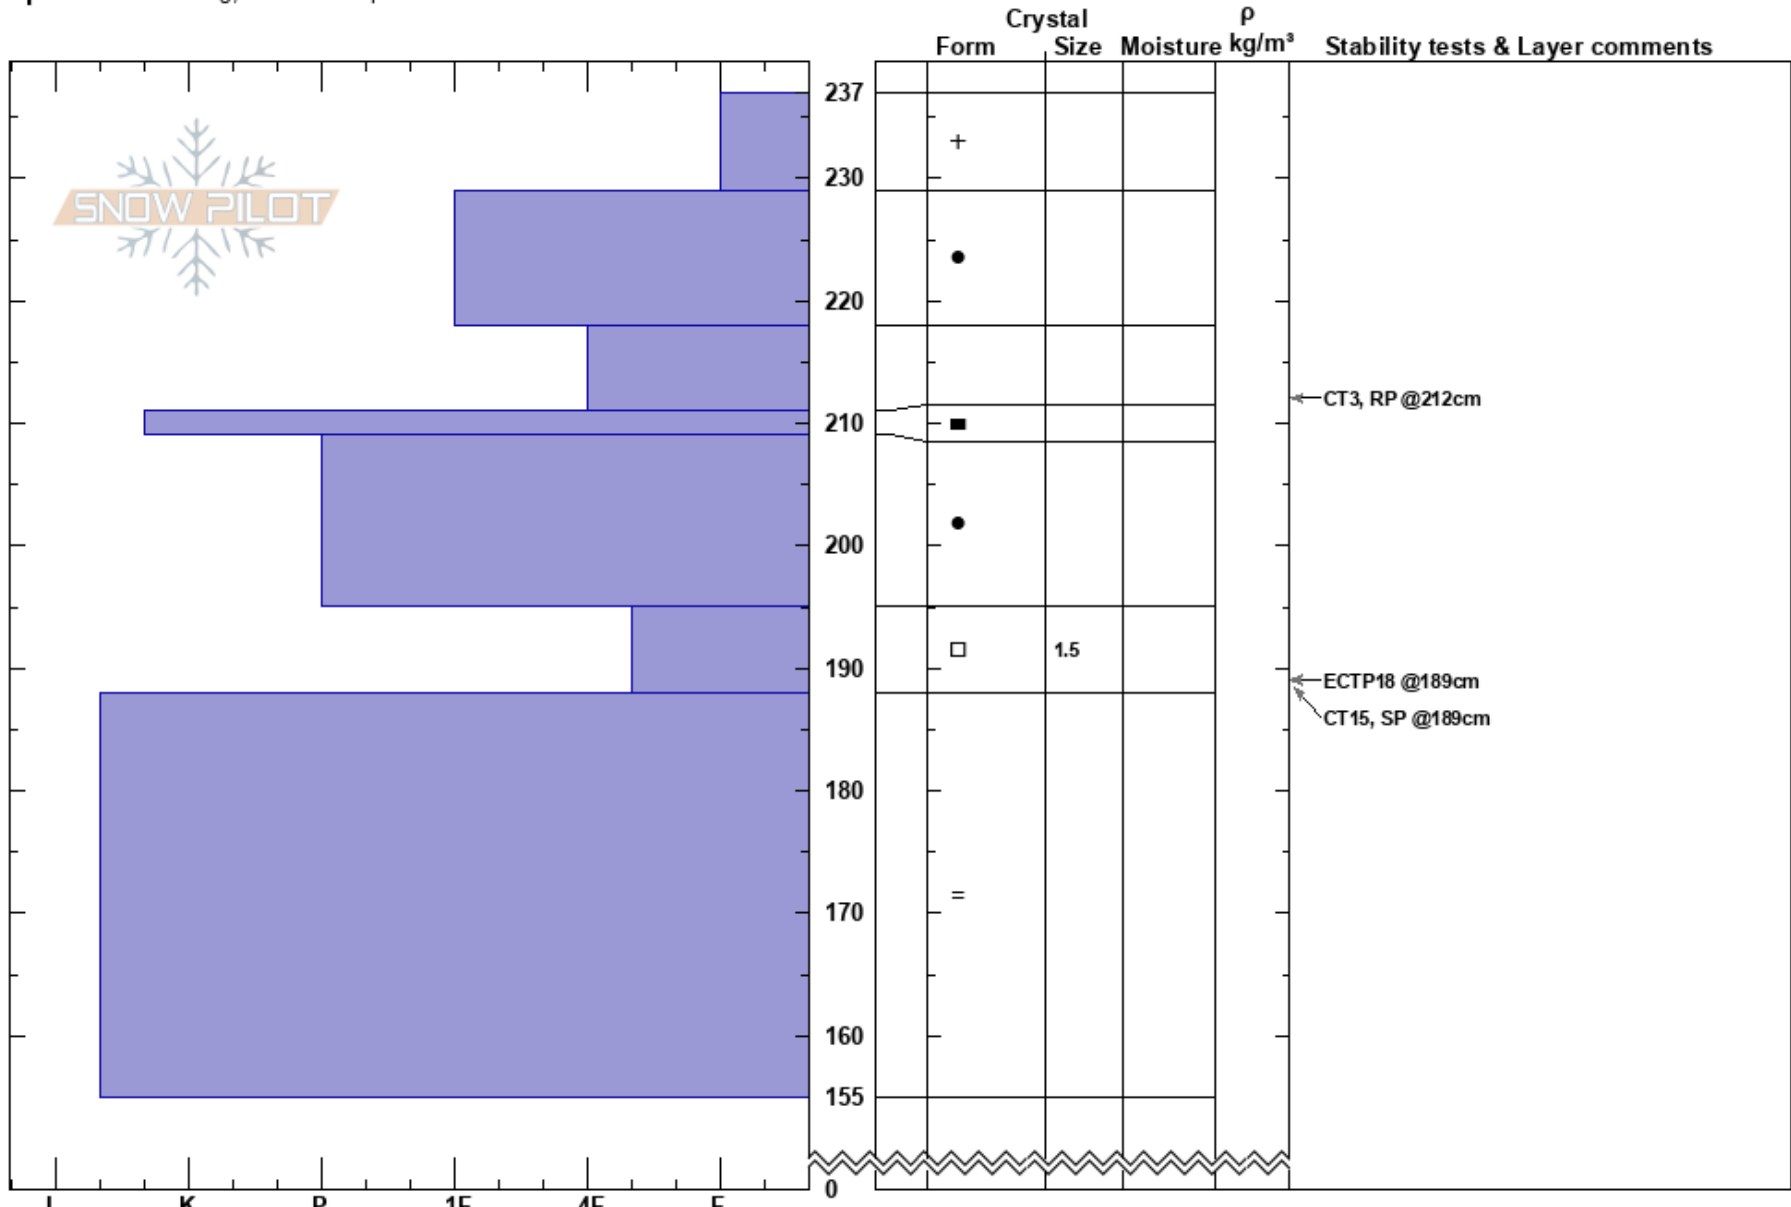

Shiribetsu SW  
Niseko Mountains  
Japan  
Elevation: 2700 ft  
Aspect: SW  
Specifics: Cracking; We skied slope

Josh Lanney  
05/03/2024 - 14:00  
Co-ord: 42.73642N, 140.92163W  
Slope Angle: 25°  
Wind Loading: previous

Stability: **HS:237**  
Air Temperature: -3°C  
Sky Cover: BKN  
Precipitation: NO  
Wind: W Light Breeze  
PF:20 195-188cm:Problematic layer  
PS: 10

Notes: