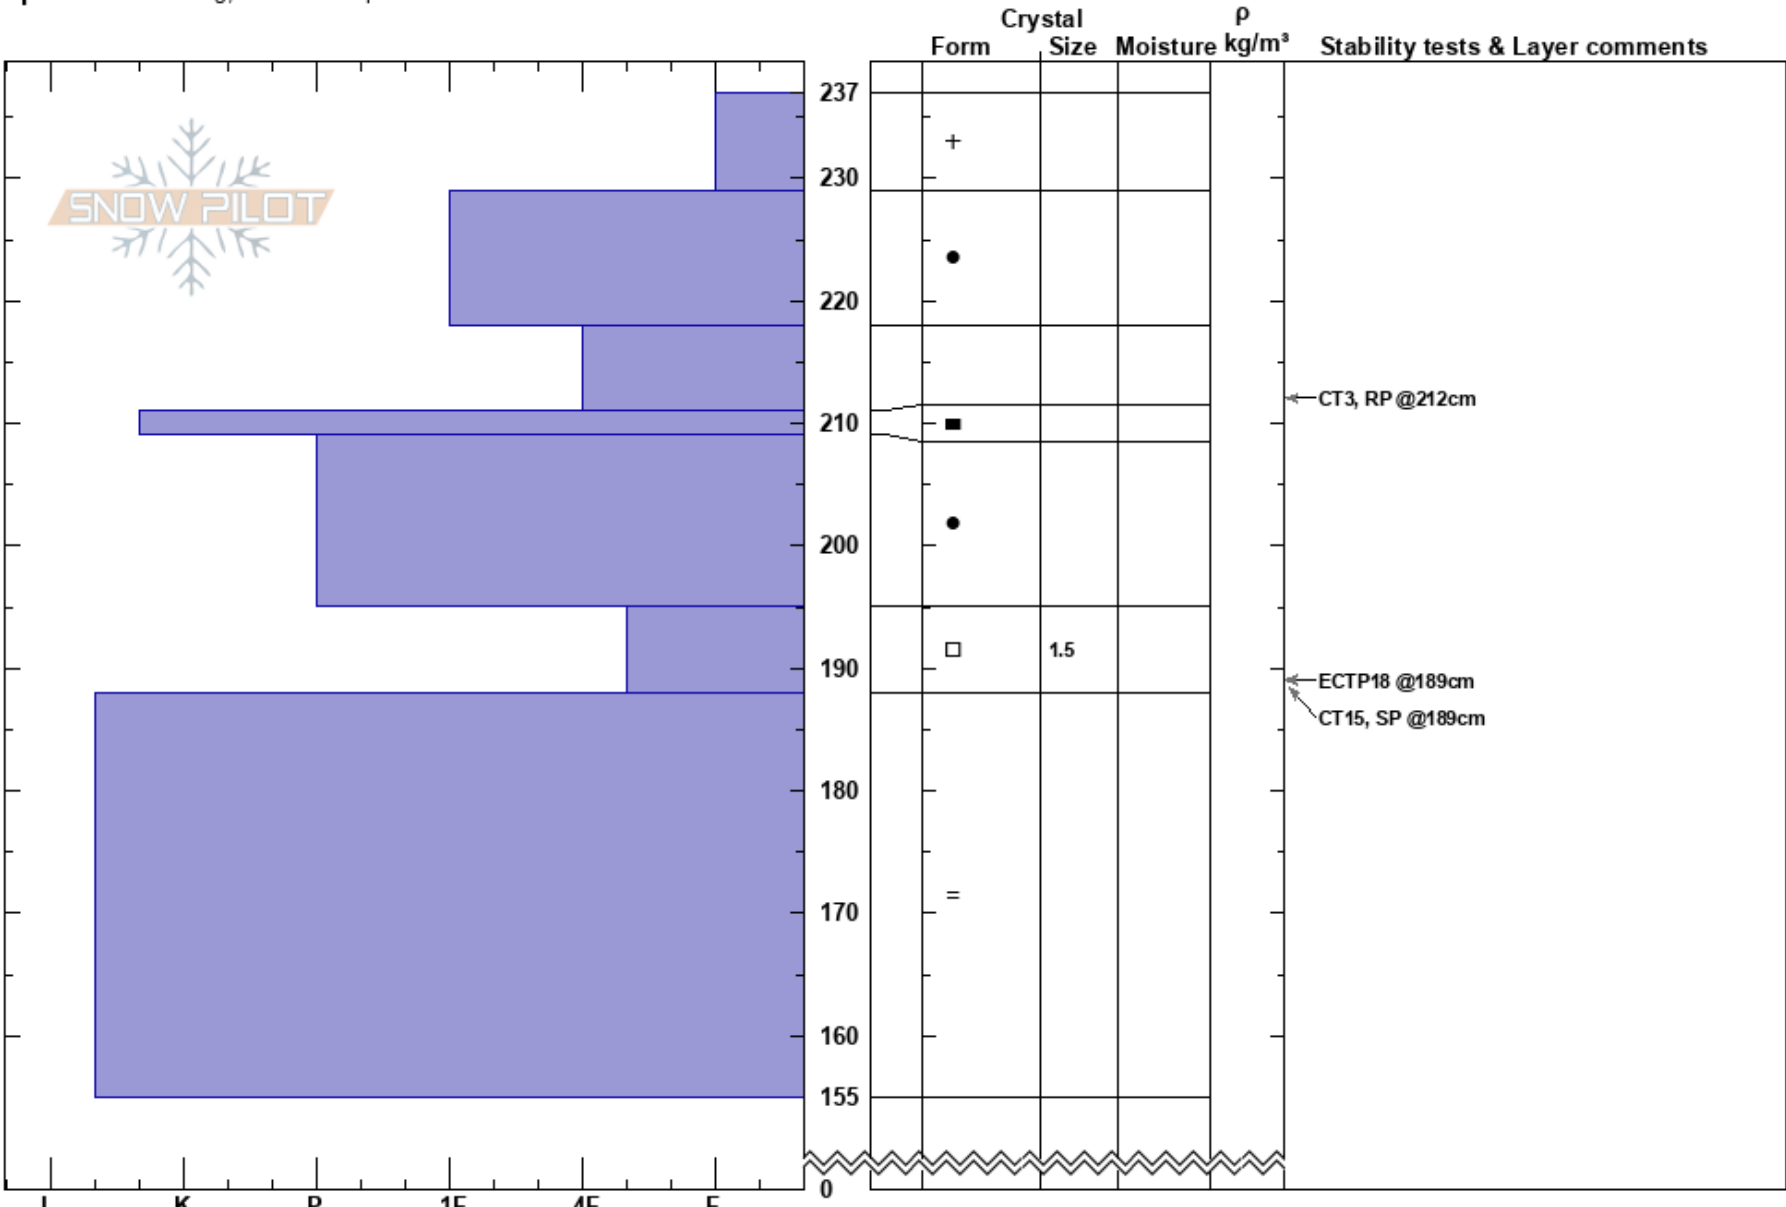

Shiribetsu SW  
 Niseko Mountains  
 Japan  
 Elevation: 2700 ft  
 Aspect: SW  
 Specifics: Cracking; We skied slope

Josh Lanney  
 05/03/2024 - 14:00  
 Co-ord: 42.73642N, 140.92163W  
 Slope Angle: 25°  
 Wind Loading: previous

Stability: **HS:237**  
 Air Temperature: -3°C  
 Sky Cover: BKN  
 Precipitation: NO  
 Wind: W Light Breeze  
 PF:20 195-188cm:Problematic layer  
 PS: 10

Notes: