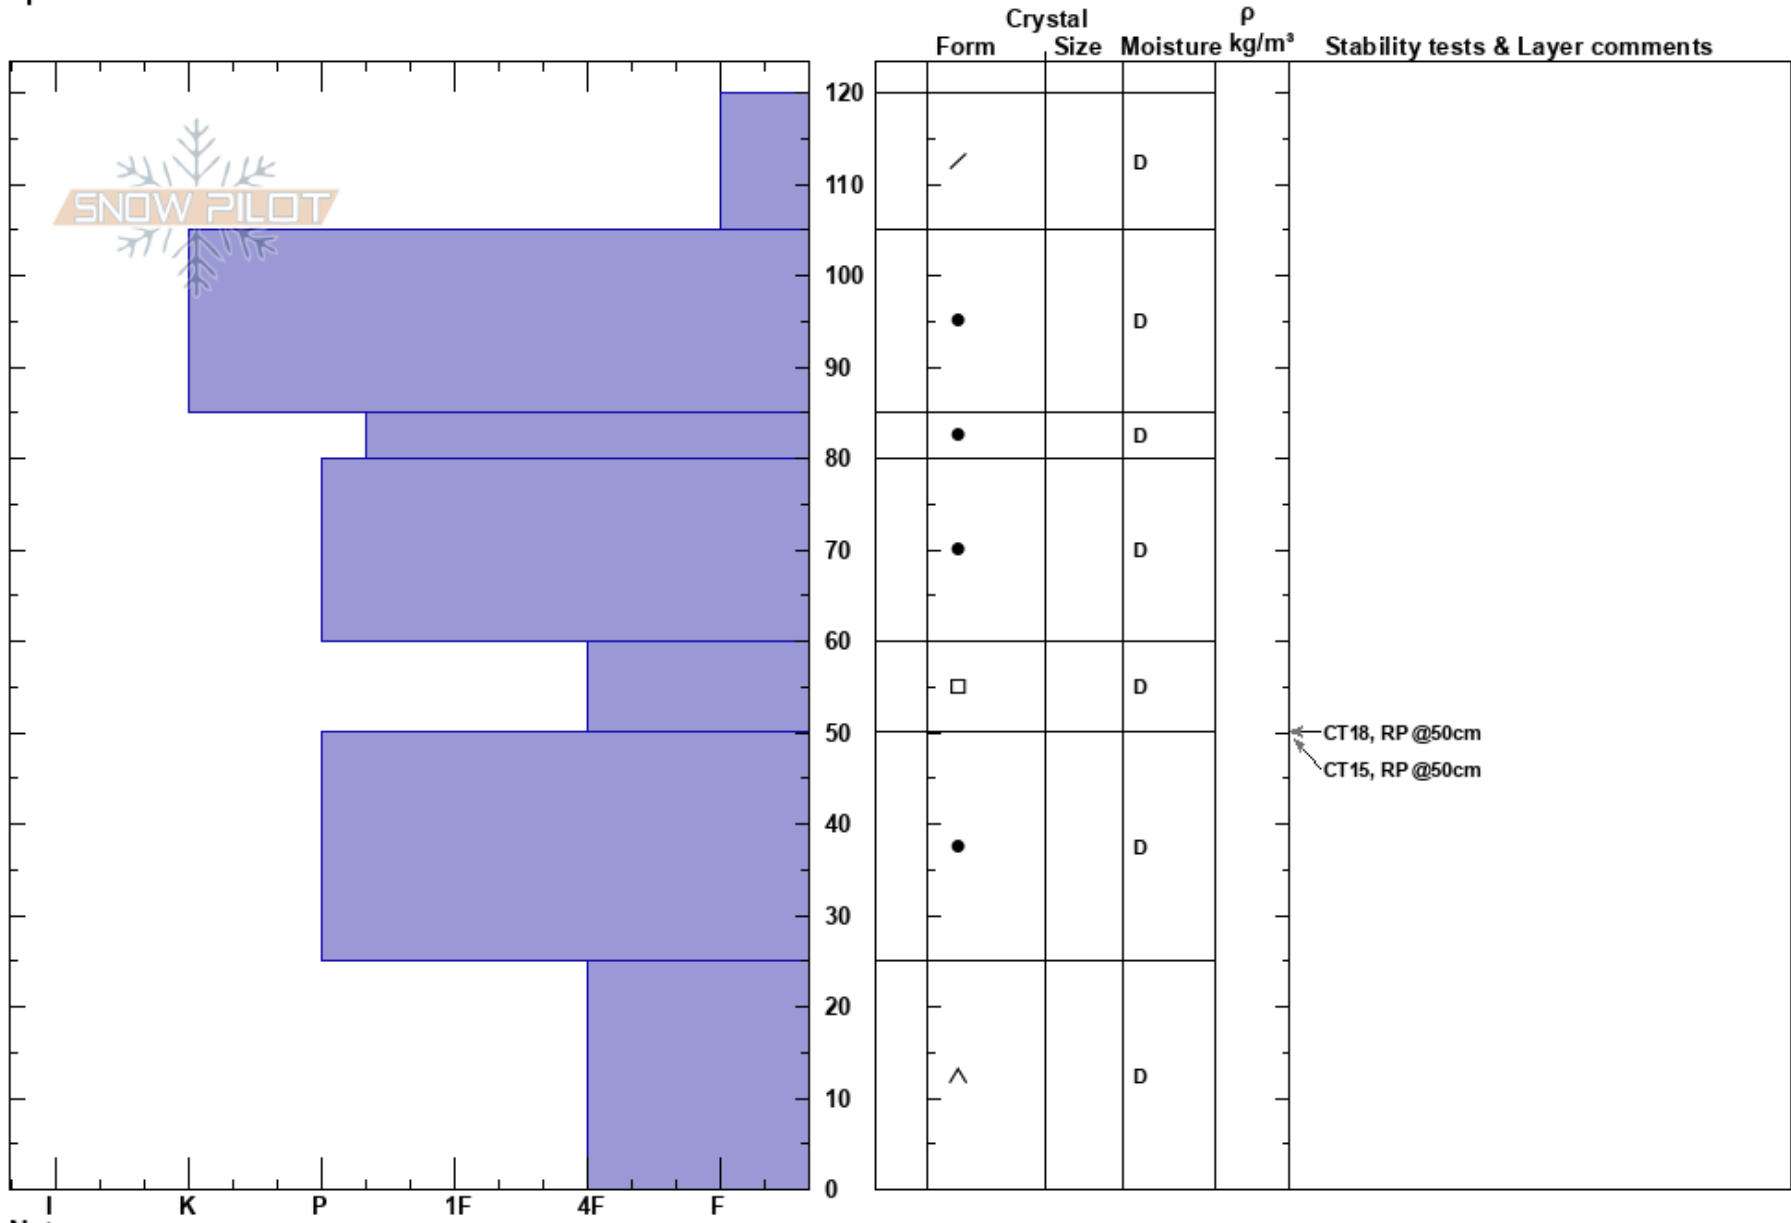

180202 Little Prof
 Vail/Summit County
 CO
Elevation: 12085 ft
Aspect: SE
Specifics:

Ryan Zarter
 02/02/2018 - 1:30pm
Co-ord: 39.64822N, -104.87898W
Slope Angle: 38°
Wind Loading: previous

Stability: **HS:**120 **Layer Notes:**
Air Temperature: -3.5°C **PF:**15
Sky Cover: BKN
Precipitation: NO
Wind: W Light Breeze