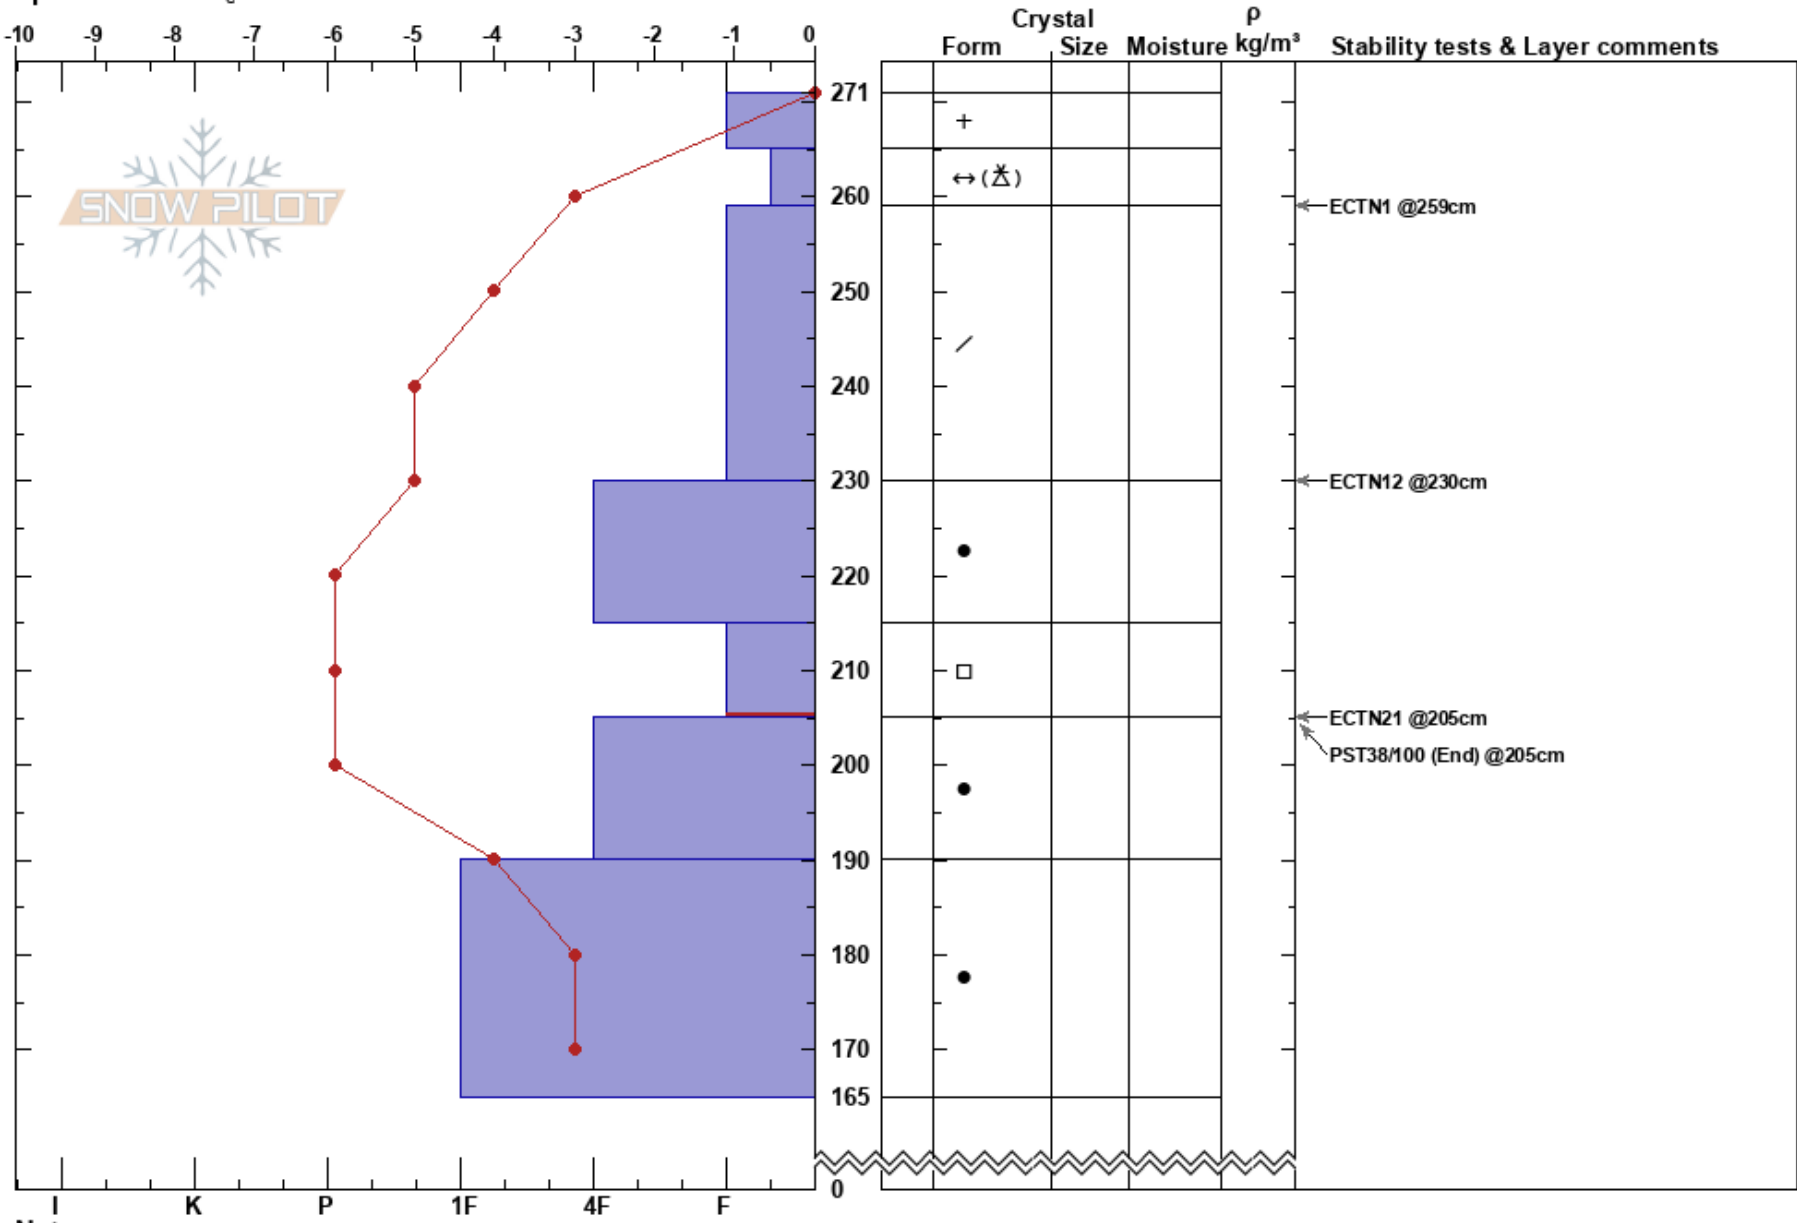

Seeley Lake  
 Missions  
 MT  
 Elevation: 6300 ft  
 Aspect: 44°  
 Specifics: Cracking

Logan King  
 02/02/2018 - 11:00am  
 Co-ord: 47.23529N, -113.69481W  
 Slope Angle: 22°  
 Wind Loading: yes

Stability:  
 Air Temperature: -0.5°C PF: 15 215-205cm:Problematic layer  
 Sky Cover: OVC  
 Precipitation: S1  
 Wind: W Strong