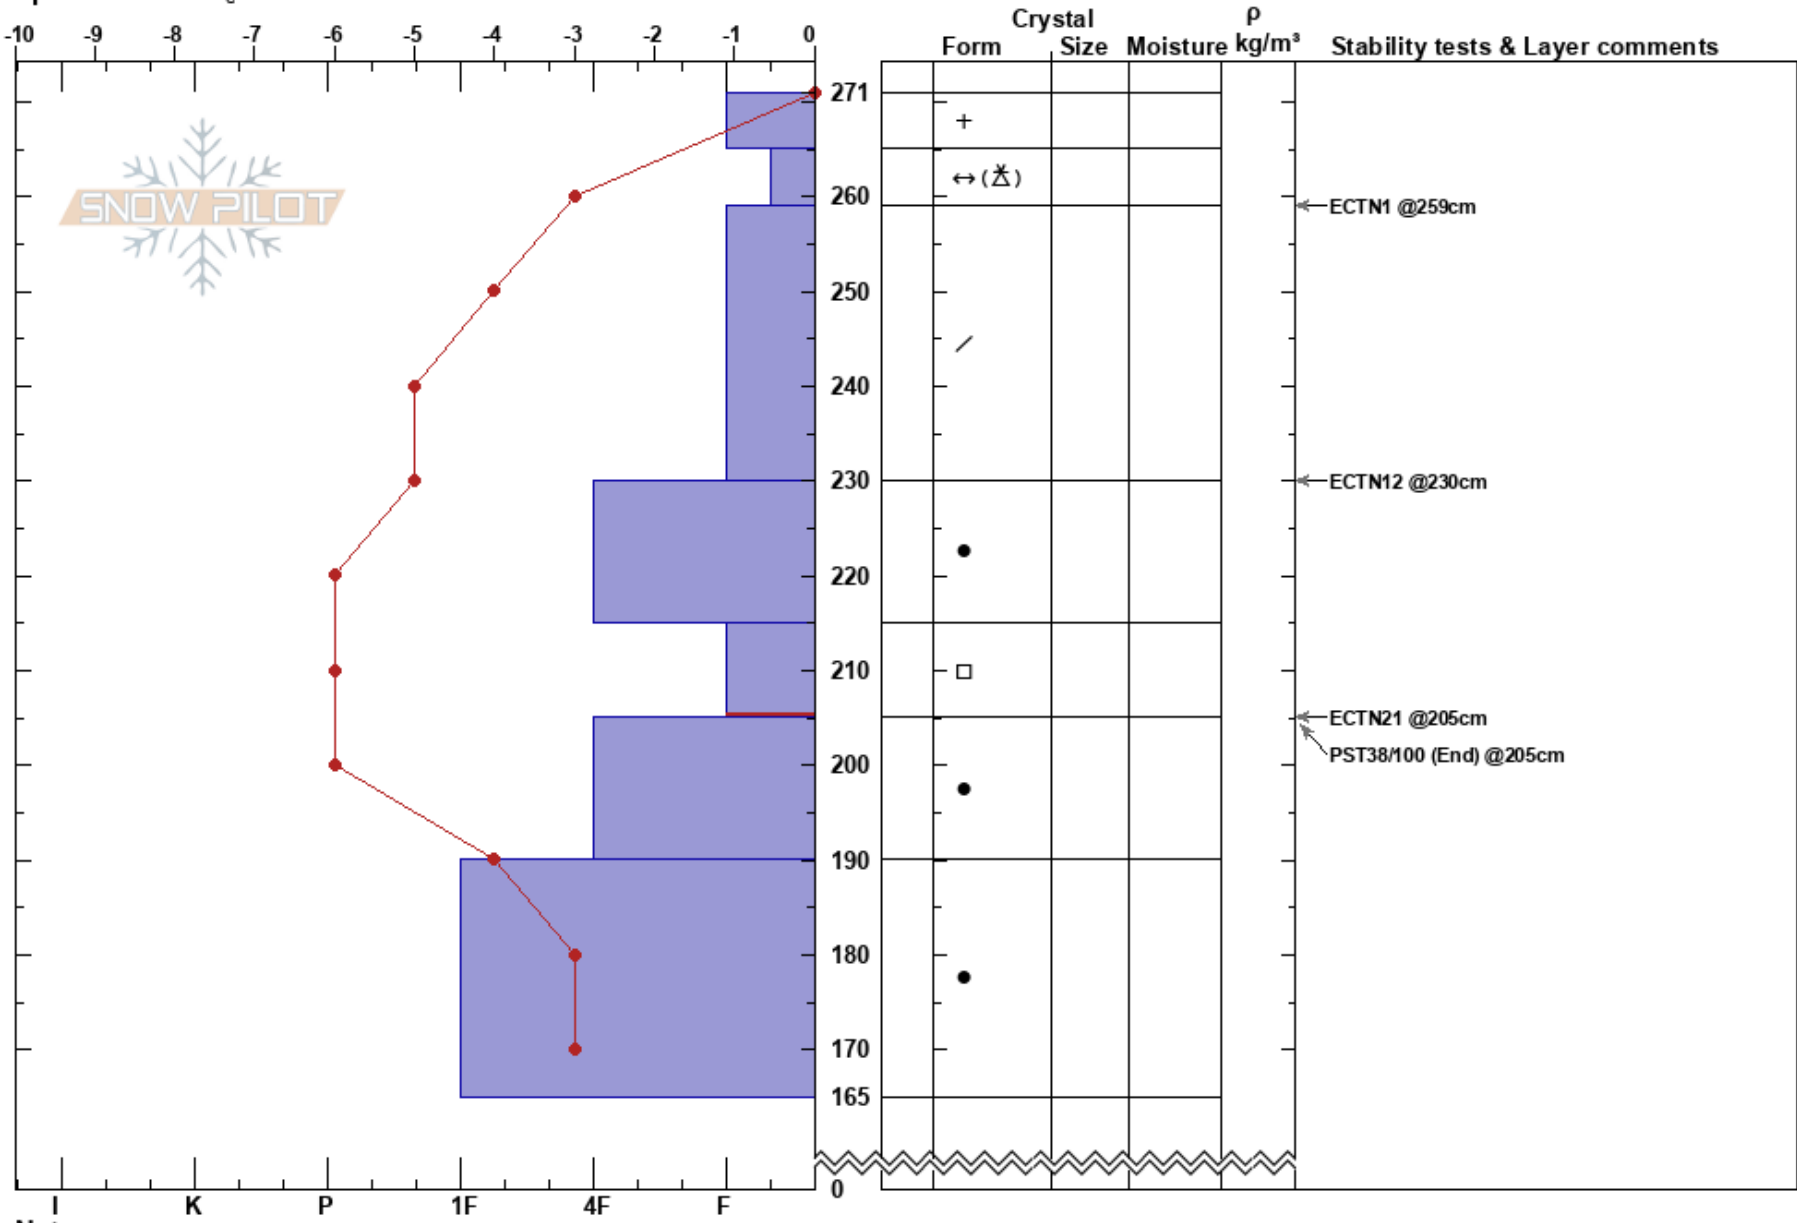

Seeley Lake
 Missions
 MT
 Elevation: 6300 ft
 Aspect: 44°
 Specifics: Cracking

Logan King
 02/02/2018 - 11:00am
 Co-ord: 47.23529N, -113.69481W
 Slope Angle: 22°
 Wind Loading: yes

Stability:
 Air Temperature: -0.5°C PF: 15 215-205cm:Problematic layer
 Sky Cover: OVC
 Precipitation: S1
 Wind: W Strong