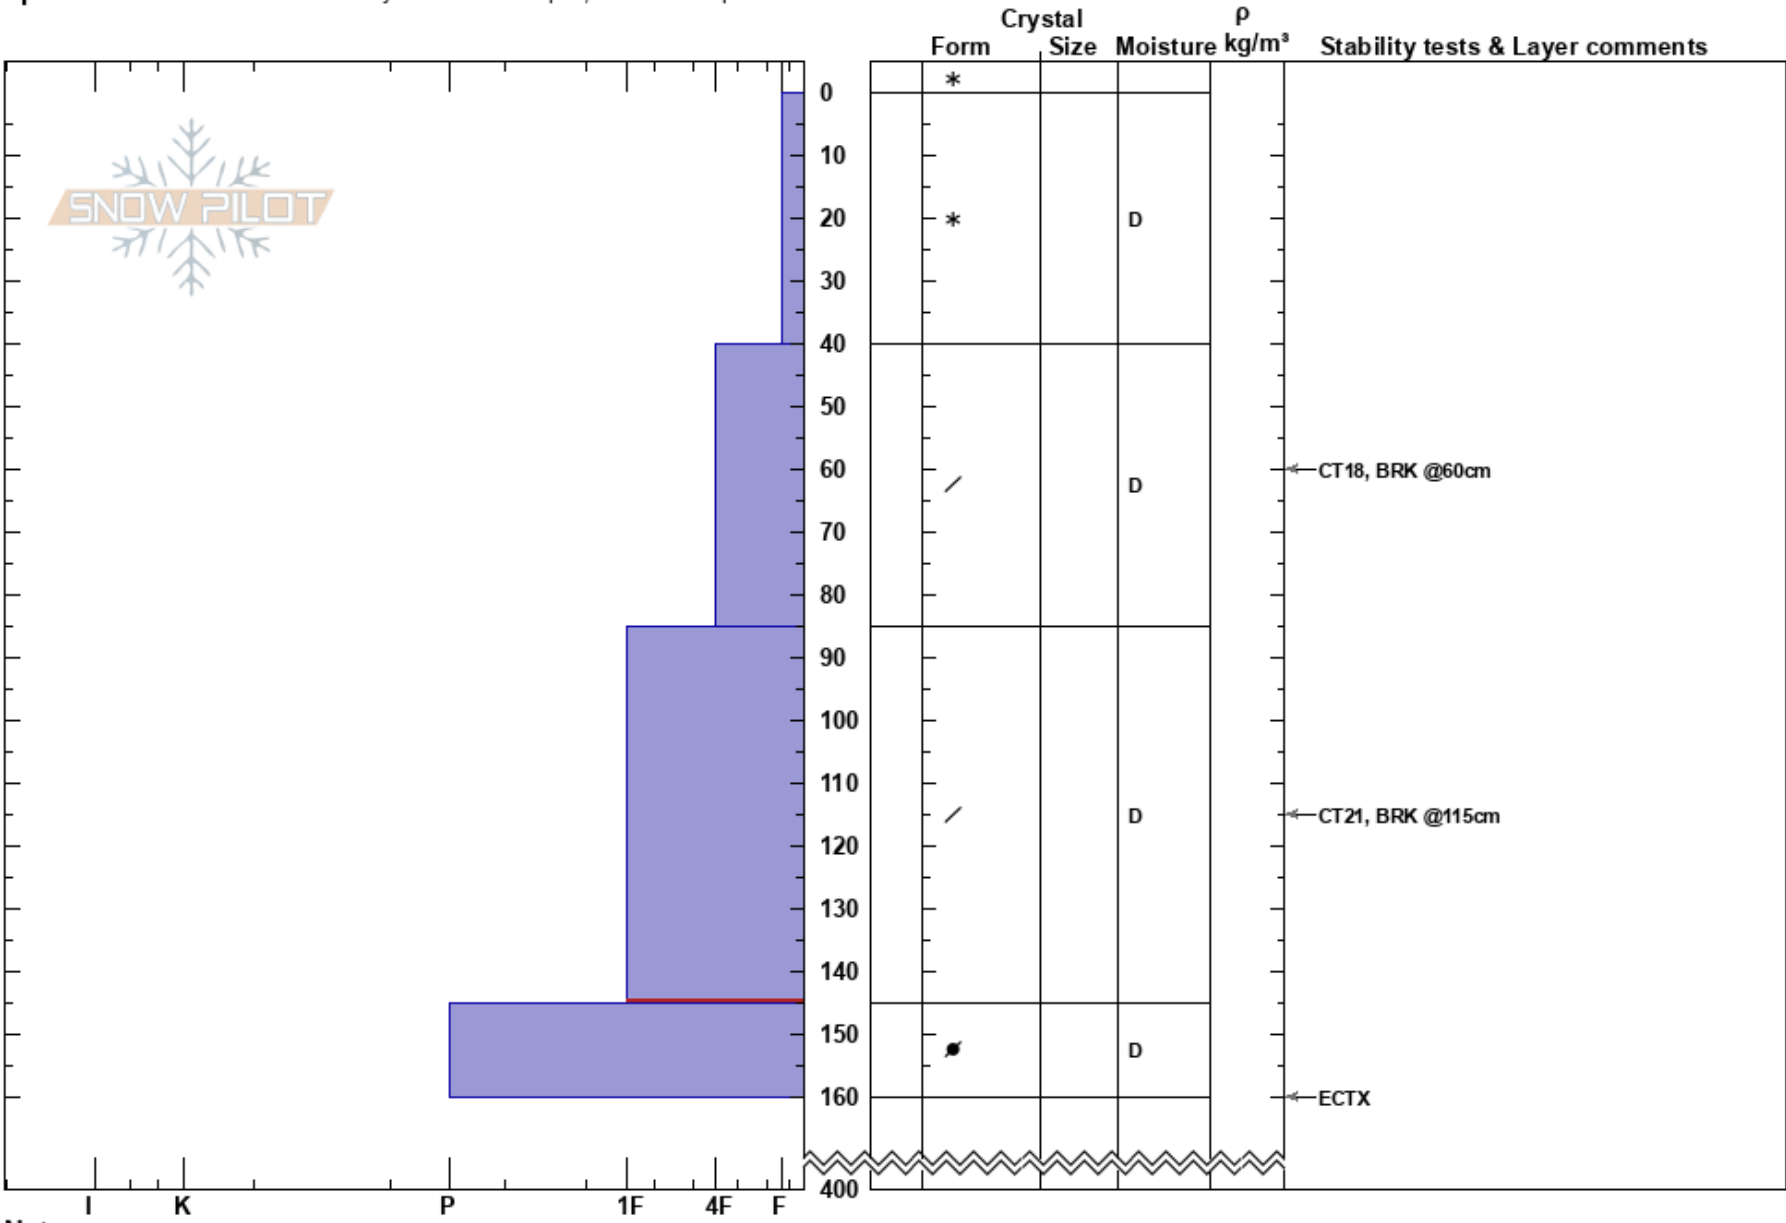

Hog Pipe
 Chugach Range
 AK
 Elevation: 6000 ft
 Aspect: NE
 Specifics: Recent avalanche activity on different slopes; We skied slope

Michael Barney
 02/23/2024 - 10:28am
 Co-ord: 61.09451N, -145.98650W
 Slope Angle:
 Wind Loading: no

Stability:
 Air Temperature:
 Sky Cover: CLR
 Precipitation: NO
 Wind: Calm

HS:400
 PF:65 85-145cm:Problematic layer
 PS:25

Notes: