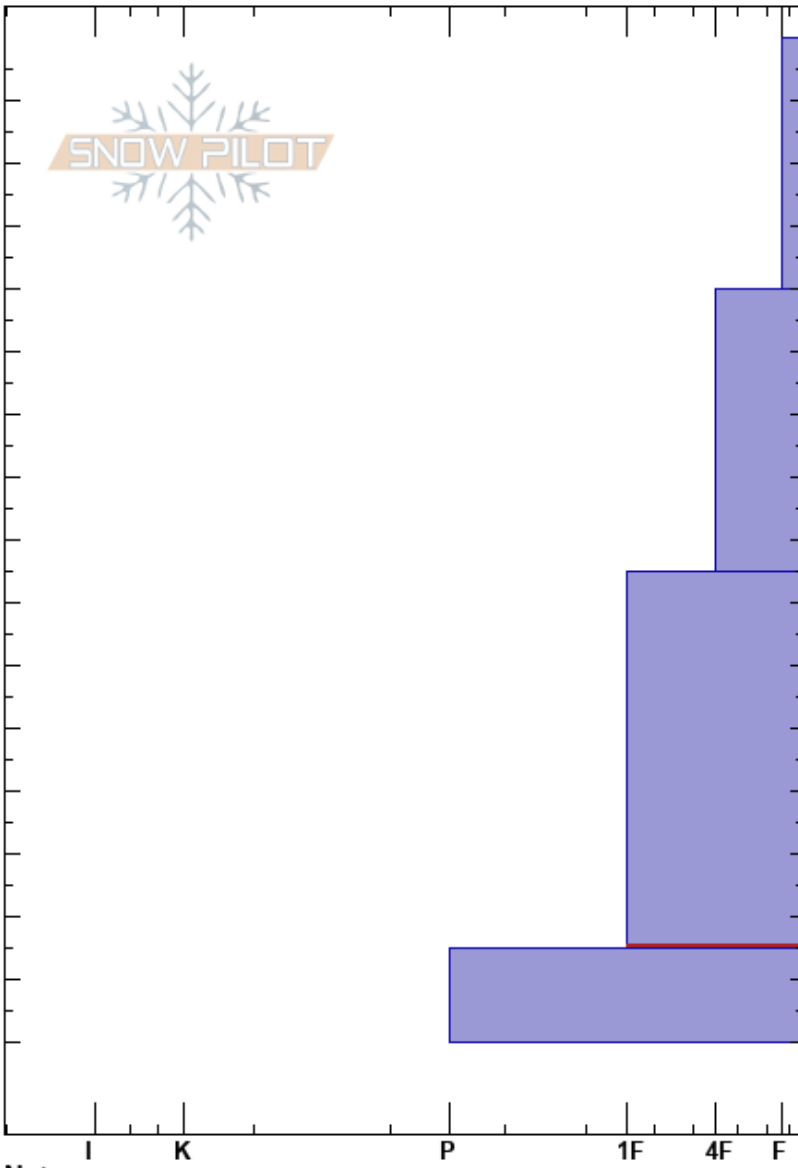

Hog Pipe
 Chugach Range
 AK
 Elevation: 6000 ft
 Aspect: NE
 Specifics: Recent avalanche activity on different slopes; We skied slope

Michael Barney
 02/23/2024 - 10:28am
 Co-ord: 61.09451N, -145.98650W
 Slope Angle:
 Wind Loading: no

Stability:
 Air Temperature:
 Sky Cover: CLR
 Precipitation: NO
 Wind: Calm

HS:400
 PF:65 85-145cm:Problematic layer
 PS:25

Crystal Form	Crystal Size	Moisture	ρ kg/m ³	Stability tests & Layer comments
*				
*		D		
/		D		← CT18, BRK @60cm
/		D		← CT21, BRK @115cm
•		D		← ECTX