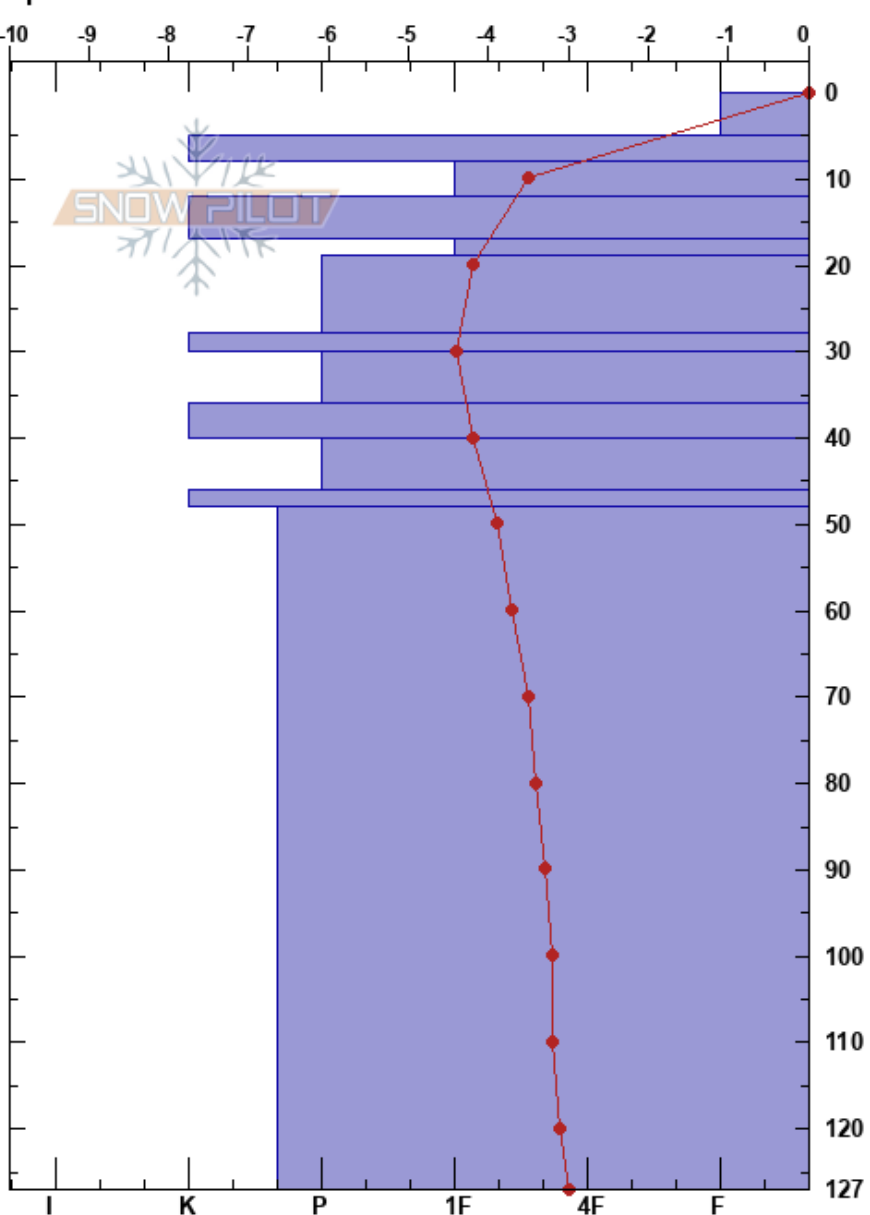

Skálarfjall
 Norðanverðir Vestfirð
 Iceland
 Elevation: 592 m
 Aspect: 180°
 Specifics:

Jóhann Hannibalsson
 04/03/2024 - 15:03
 Co-ord: 66.12096N, -23.33400W
 Slope Angle: 23°
 Wind Loading: no

Stability:
 Air Temperature: 0°C
 Sky Cover: SCT
 Precipitation: NO
 Wind: E Light Breeze

HS:127
 Layer Notes:
 46-48cm: Problematic layer

Form	Crystal Size	Moisture	ρ kg/m ³	Stability tests & Layer comments
○	0.5		120	
=	1		120	
●	0.3			
=	1			
/	0.3		280	← CT9, SP @19cm
/	0.3			
=	1			
/	0.3			
=	0.5			
/	0.3			
=	0.1		340	← CT22, BRK @48cm Óslétt brot
			330	
/	0.1			
			370	
			340	

Notes: Sólbíró víða í S-vísandi hlíðum.