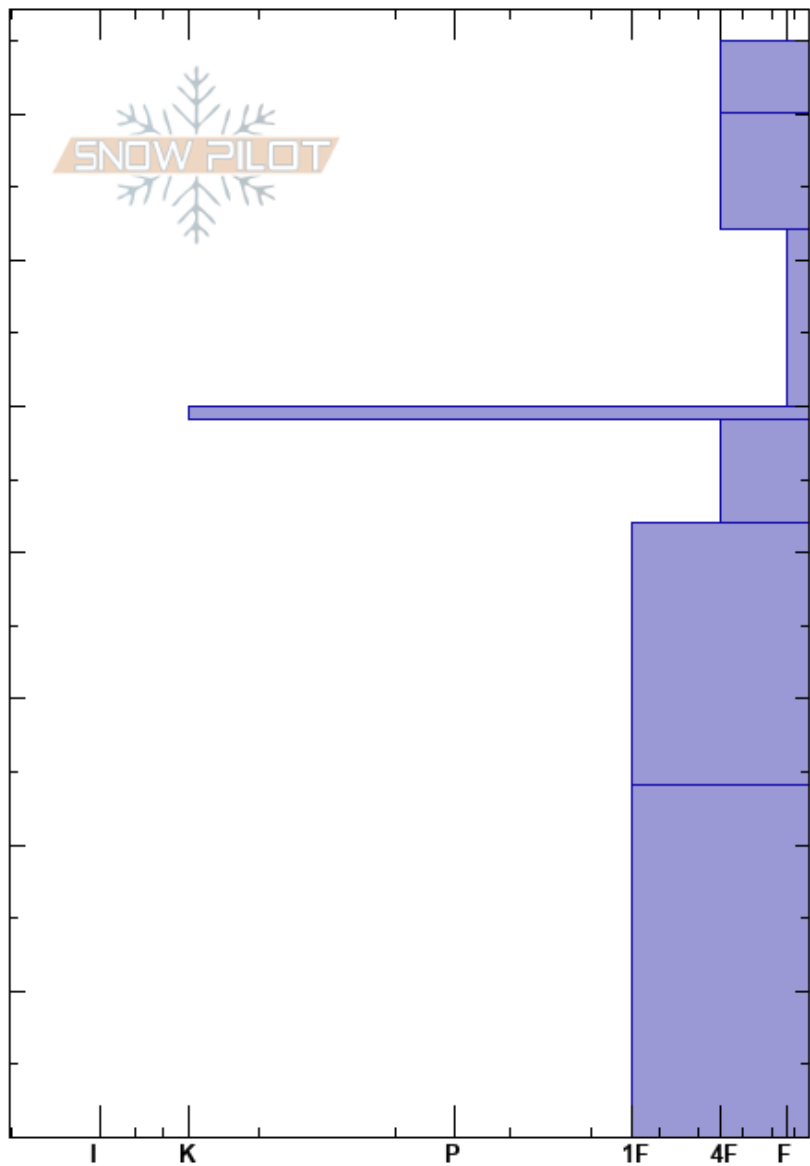

20180202 Pumphouse
 Front Range
 CO
 Elevation: 11760 ft
 Aspect: S
 Specifics:

Spencer Logan
 02/02/2018 - 11:30am
 Co-ord: 39.79830N, -105.79382W
 Slope Angle: 32°
 Wind Loading: yes

Stability:
 Air Temperature:
 Sky Cover: SCT
 Precipitation: NO
 Wind: NW Strong

HS:75
 Layer Notes:
 24-0cm: Problematic layer

Height (cm)	Crystal		ρ kg/m ³	Stability tests & Layer comments
	Form	Size		
75	/			
70	+			
62	□			← CT14, SP @62cm ← ECTN21 @62cm
50	■			
45	□			
33	□			
24				← CT14, SC @24cm
12	^			
0				