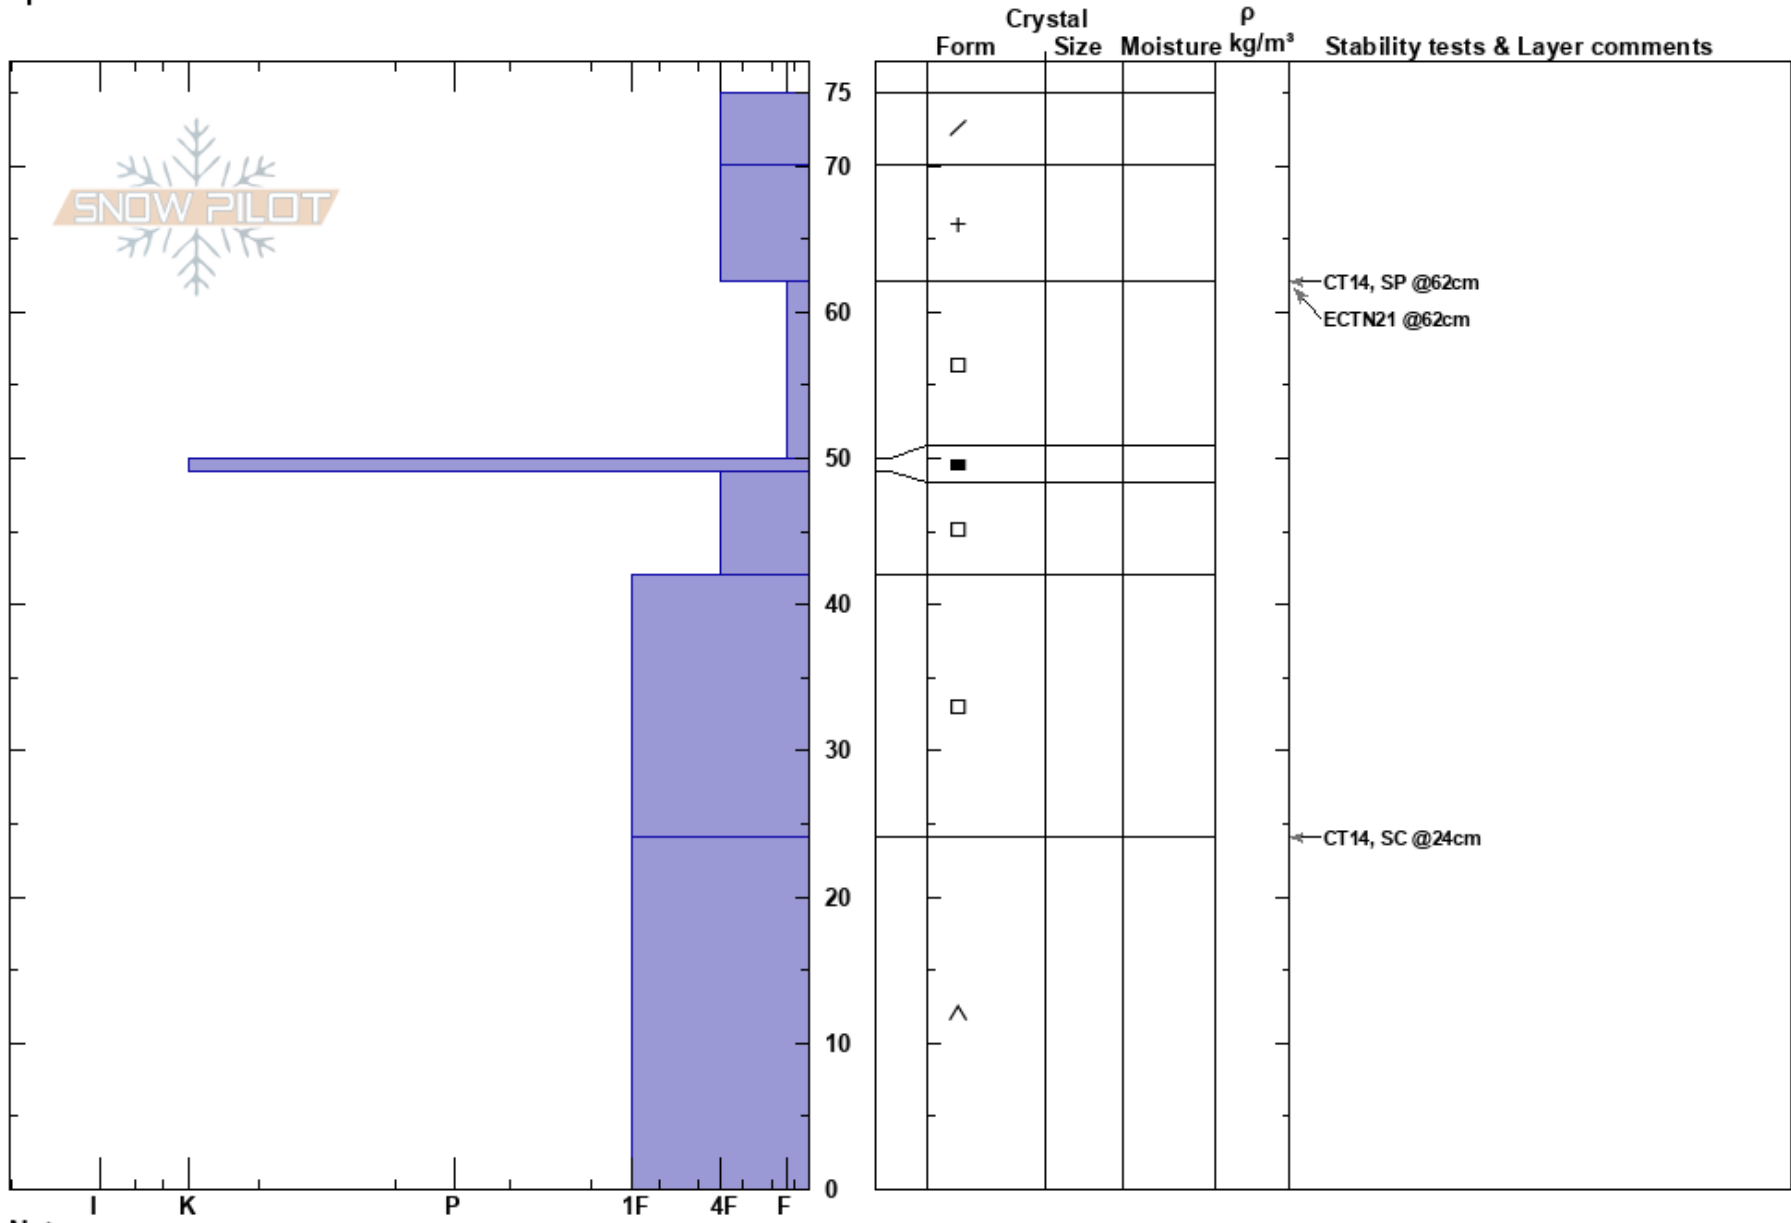

20180202 Pumphouse
 Front Range
 CO
 Elevation: 11760 ft
 Aspect: S
 Specifics:

Spencer Logan
 02/02/2018 - 11:30am
 Co-ord: 39.79830N, -105.79382W
 Slope Angle: 32°
 Wind Loading: yes

Stability:
 Air Temperature:
 Sky Cover: SCT
 Precipitation: NO
 Wind: NW Strong

HS:75
 Layer Notes:
 24-0cm: Problematic layer

Notes: