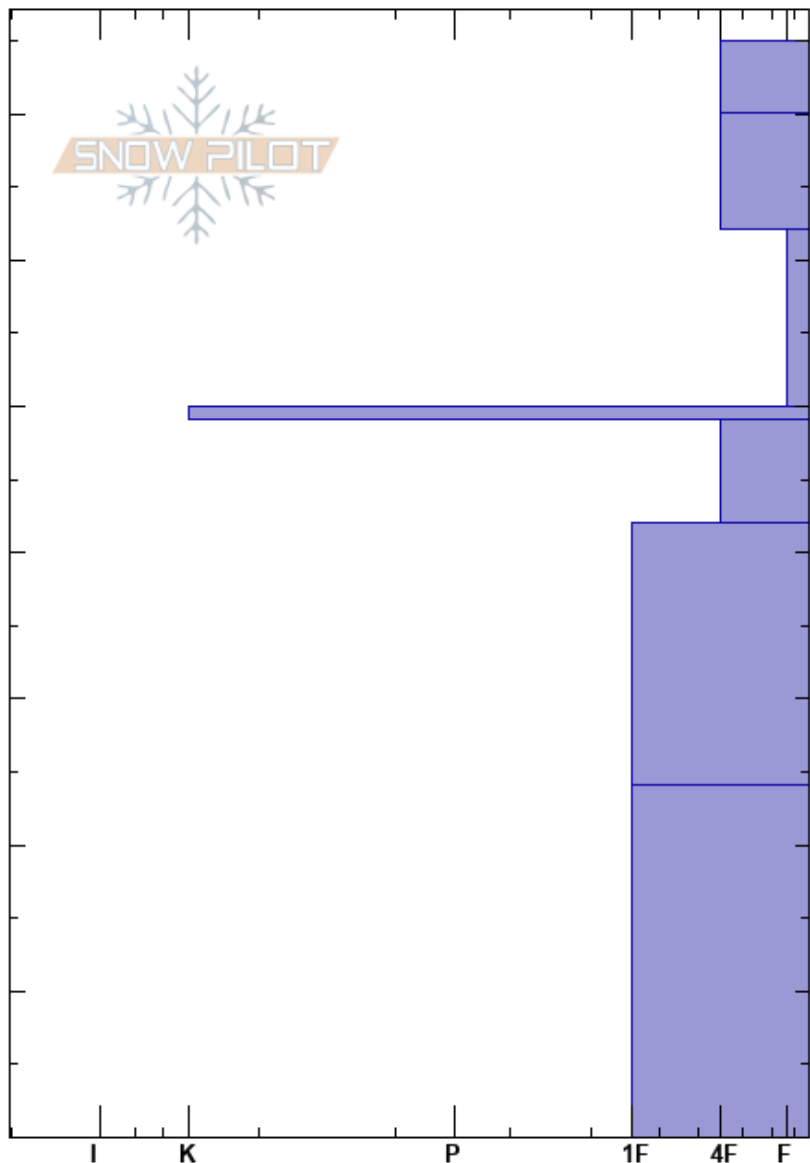

20180202 Pumphouse
 Front Range
 CO
 Elevation: 11760 ft
 Aspect: S
 Specifics:

Spencer Logan
 02/02/2018 - 11:30am
 Co-ord: 39.79830N, -105.79382W
 Slope Angle: 32°
 Wind Loading: yes

Stability:
 Air Temperature:
 Sky Cover: SCT
 Precipitation: NO
 Wind: NW Strong

HS:75
 Layer Notes:
 24-0cm: Problematic layer

Height (m)	Crystal		ρ kg/m ³	Stability tests & Layer comments
	Form	Size		
75	/			
70	+			
60	□			← CT14, SP @62cm ← ECTN21 @62cm
50	■			
45	□			
40				
30	□			
20				← CT14, SC @24cm
10	^			
0				