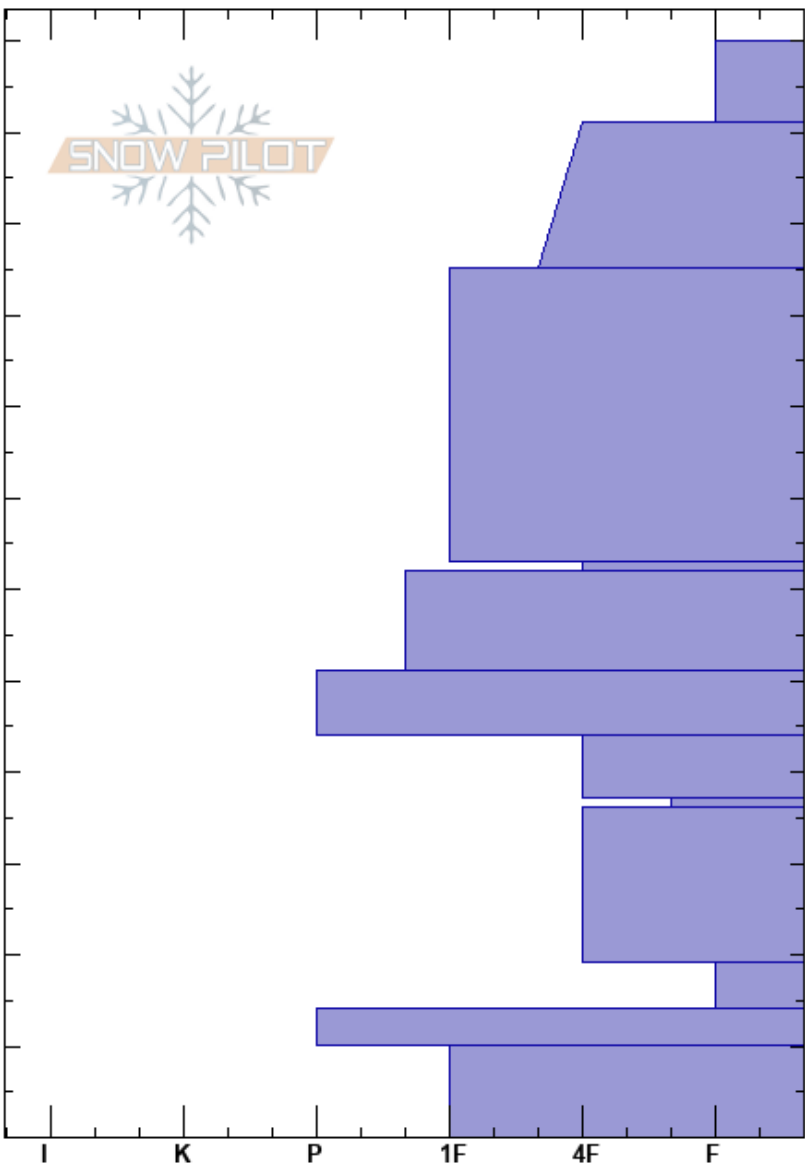

USGS Site  
 Lionhead Range  
 MT  
 Elevation: 8130 ft  
 Aspect: 33°  
 Specifics:

Zach Peterson  
 02/29/2024 - 11:30am  
 Co-ord: 44.69459N, -111.29700W  
 Slope Angle: 1°  
 Wind Loading: no

Stability:  
 Air Temperature:  
 Sky Cover: OVC  
 Precipitation: NO  
 Wind: Light Breeze

HS:120  
 PF:25 37-36cm:Problematic layer

Crystal Form	Crystal Size	Moisture	$\rho$ kg/m <sup>3</sup>	Stability tests & Layer comments
+				
/				
•	0.3			
⊙ (□)	(2)			
□	1-2			
⊖	1-2			
□	2-3			
∨	6			
□	2-4			
□	3-5			← ECTP27 @19cm
⊙				
^ (Δ)	4-6			