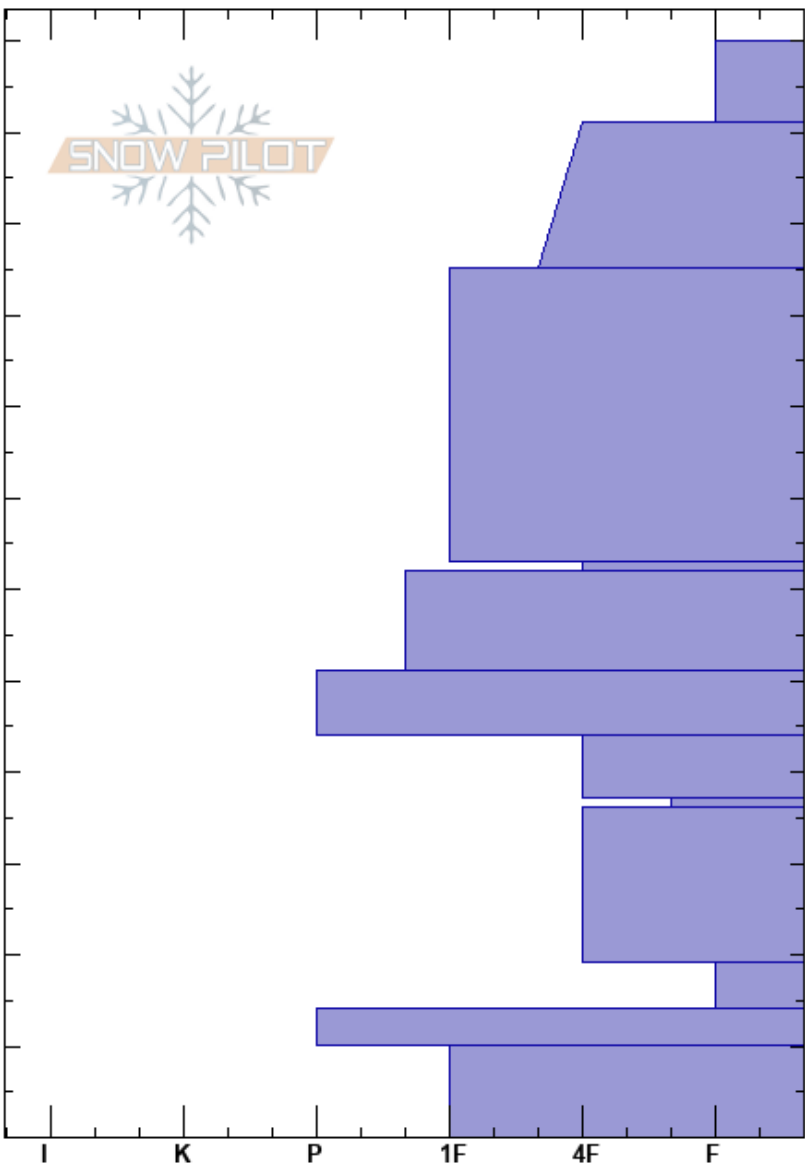

USGS Site  
 Lionhead Range  
 MT  
 Elevation: 8130 ft  
 Aspect: 33°  
 Specifics:

Zach Peterson  
 02/29/2024 - 11:30am  
 Co-ord: 44.69459N, -111.29700W  
 Slope Angle: 1°  
 Wind Loading: no

Stability:  
 Air Temperature:  
 Sky Cover: OVC  
 Precipitation: NO  
 Wind: Light Breeze

HS:120  
 PF:25 37-36cm:Problematic layer

Crystal Form	Crystal Size	Moisture	$\rho$ kg/m <sup>3</sup>	Stability tests & Layer comments
+				
/				
•	0.3			
⊙(□)	(2)			
□	1-2			
⊖	1-2			
□	2-3			
∨	6			
□	2-4			
□	3-5			← ECTP27 @19cm
⊙				
^ (Δ)	4-6			