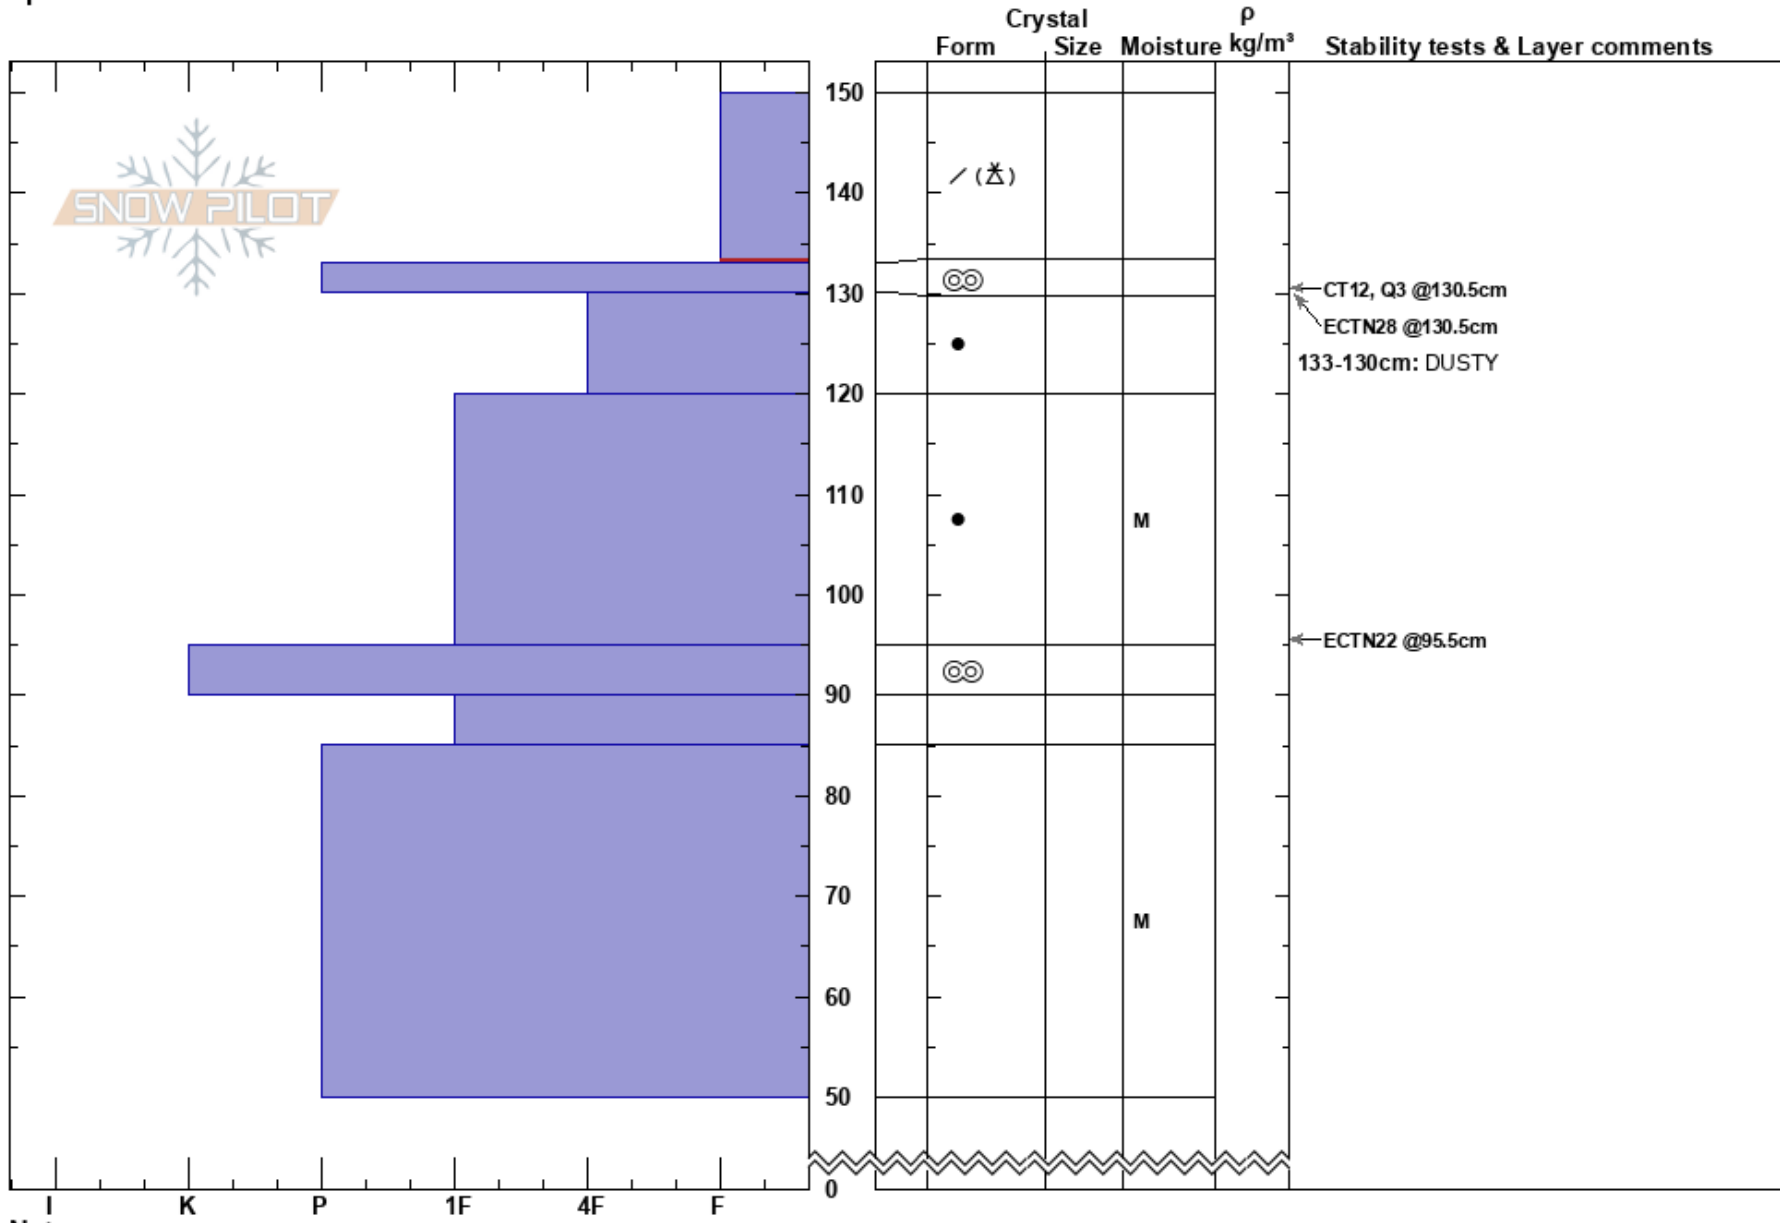

Hattie's Bowl
 Bear River Range
 UT
 Elevation: 6300 ft
 Aspect: E
 Specifics:

paige pagnucco
 03/03/2024 - 1:30pm
 Co-ord: 41.84482N, -111.59284W
 Slope Angle: 28°
 Wind Loading: yes

Stability:
 Air Temperature: -7°C
 Sky Cover: BKN
 Precipitation: S-1
 Wind: SW Strong

HS:150
 150-133cm: Problematic layer
 133-130cm: DUSTY

Notes: