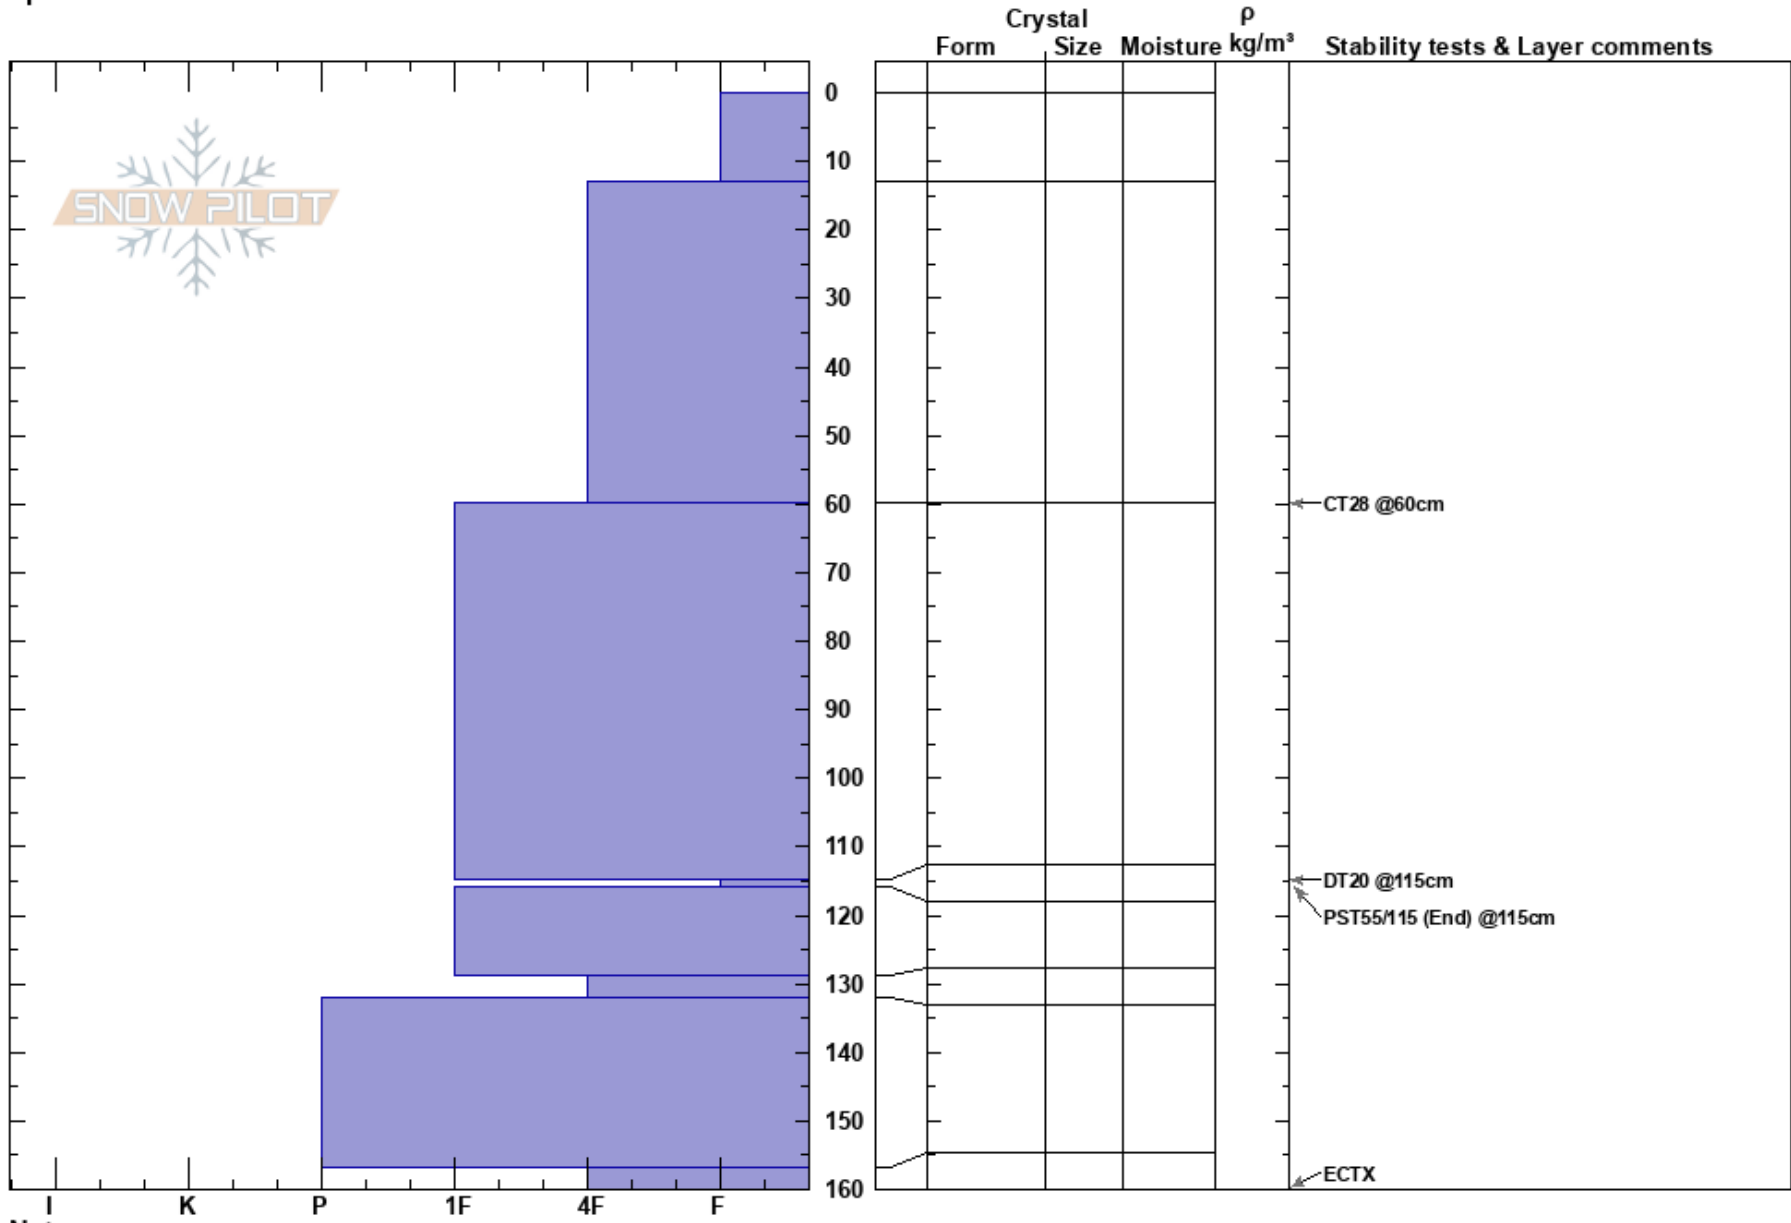

Skyline LKEW
 Stevens Pass
 WA
 Elevation: 5050 ft
 Aspect: E
 Specifics:

John Barkhausen
 03/03/2024 - 12:30pm
 Co-ord: 47.75663N, -121.09896W
 Slope Angle: 10°
 Wind Loading:

Stability: HS:160
 Air Temperature: 115-116cm: Problematic layer
 Sky Cover:
 Precipitation:
 Wind: