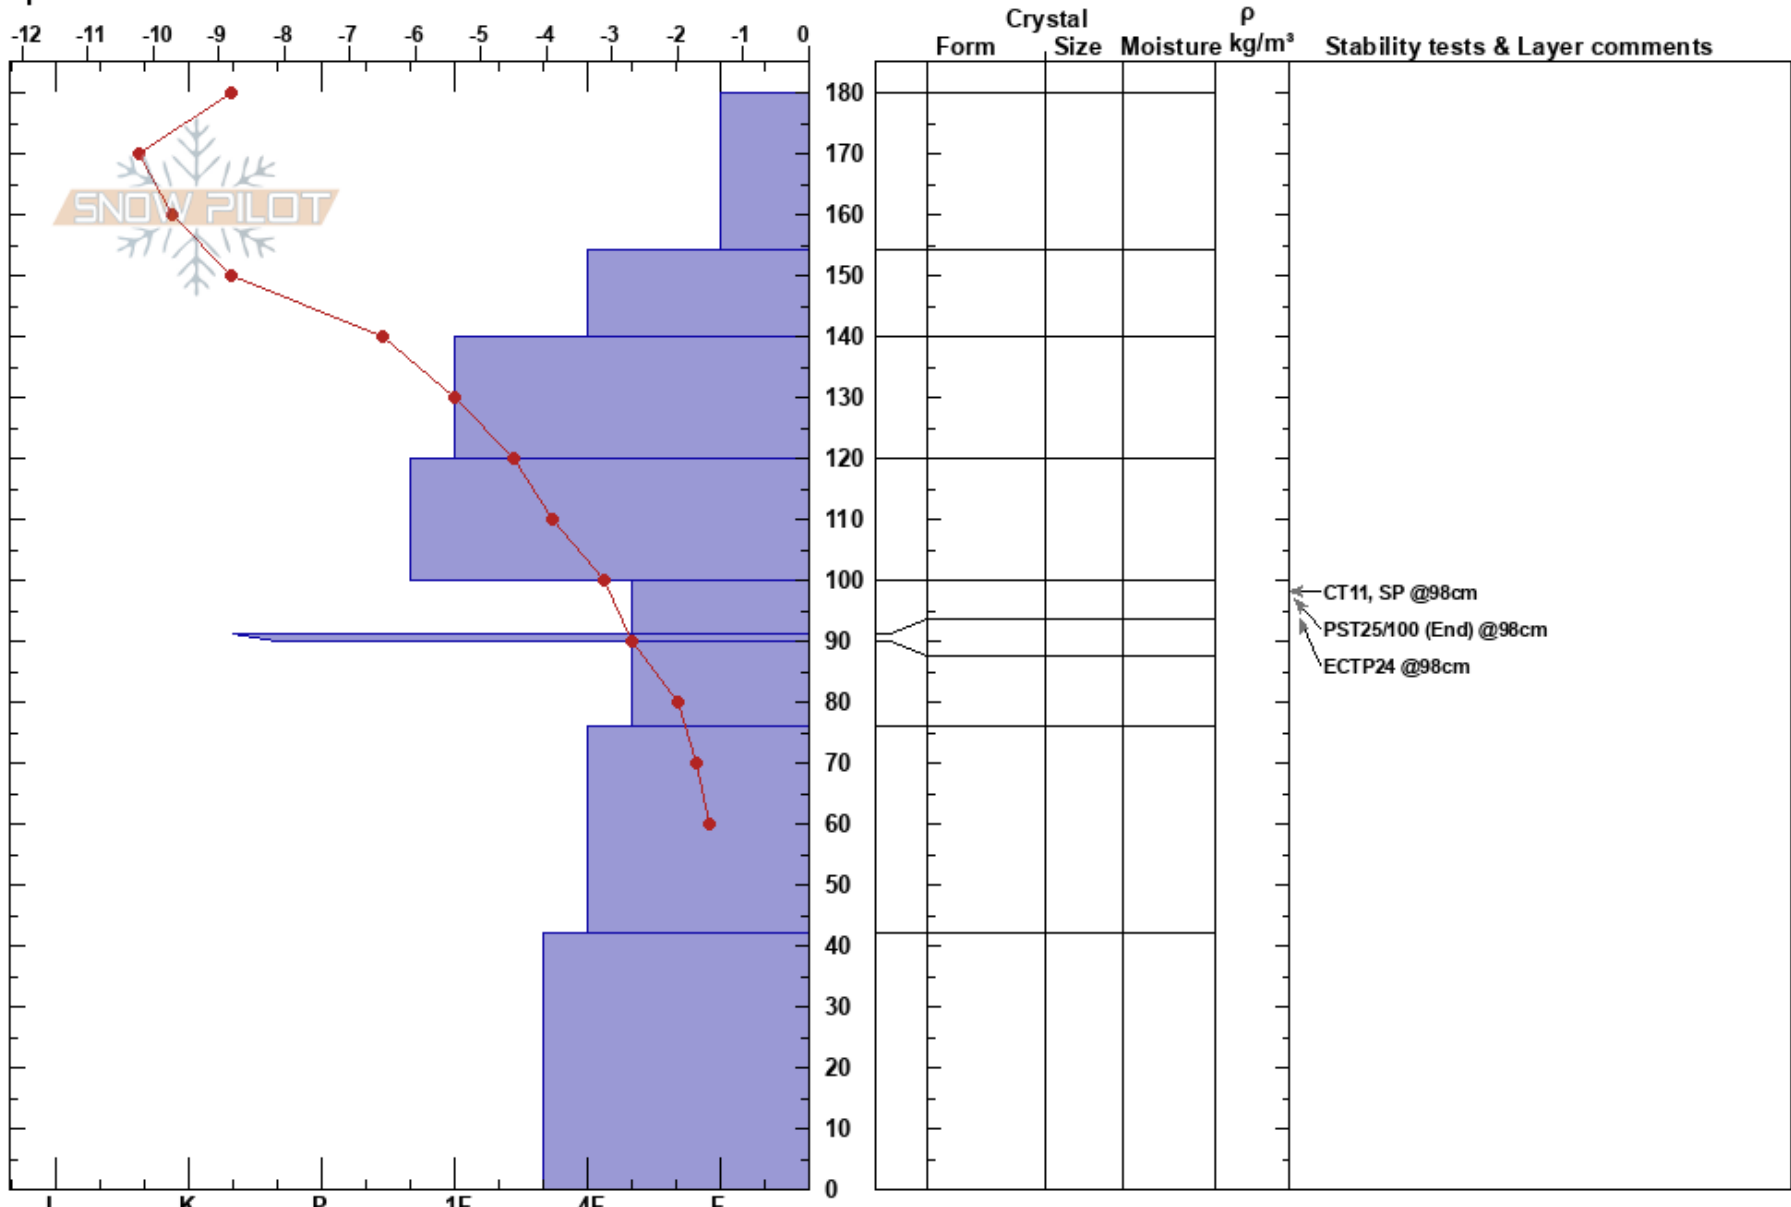

Crowfoot Glades
 Banff, Yoho and Kootenay
 AB
 Elevation: 2160 m
 Aspect: N
 Specifics:

Eric Dahlberg
 03/03/2024 - 11:50
 Co-ord: 51.64306N, -116.41843E
 Slope Angle: 33°
 Wind Loading:

Stability: HS:180
 Air Temperature: -10°C PF:140 100-91cm:Problematic layer
 Sky Cover: BKN PS:35
 Precipitation: S-1
 Wind: Calm

Notes: Huge settlement as soon as skis were taken off. Whole glade and surrounding area dropped and snow fell off trees.